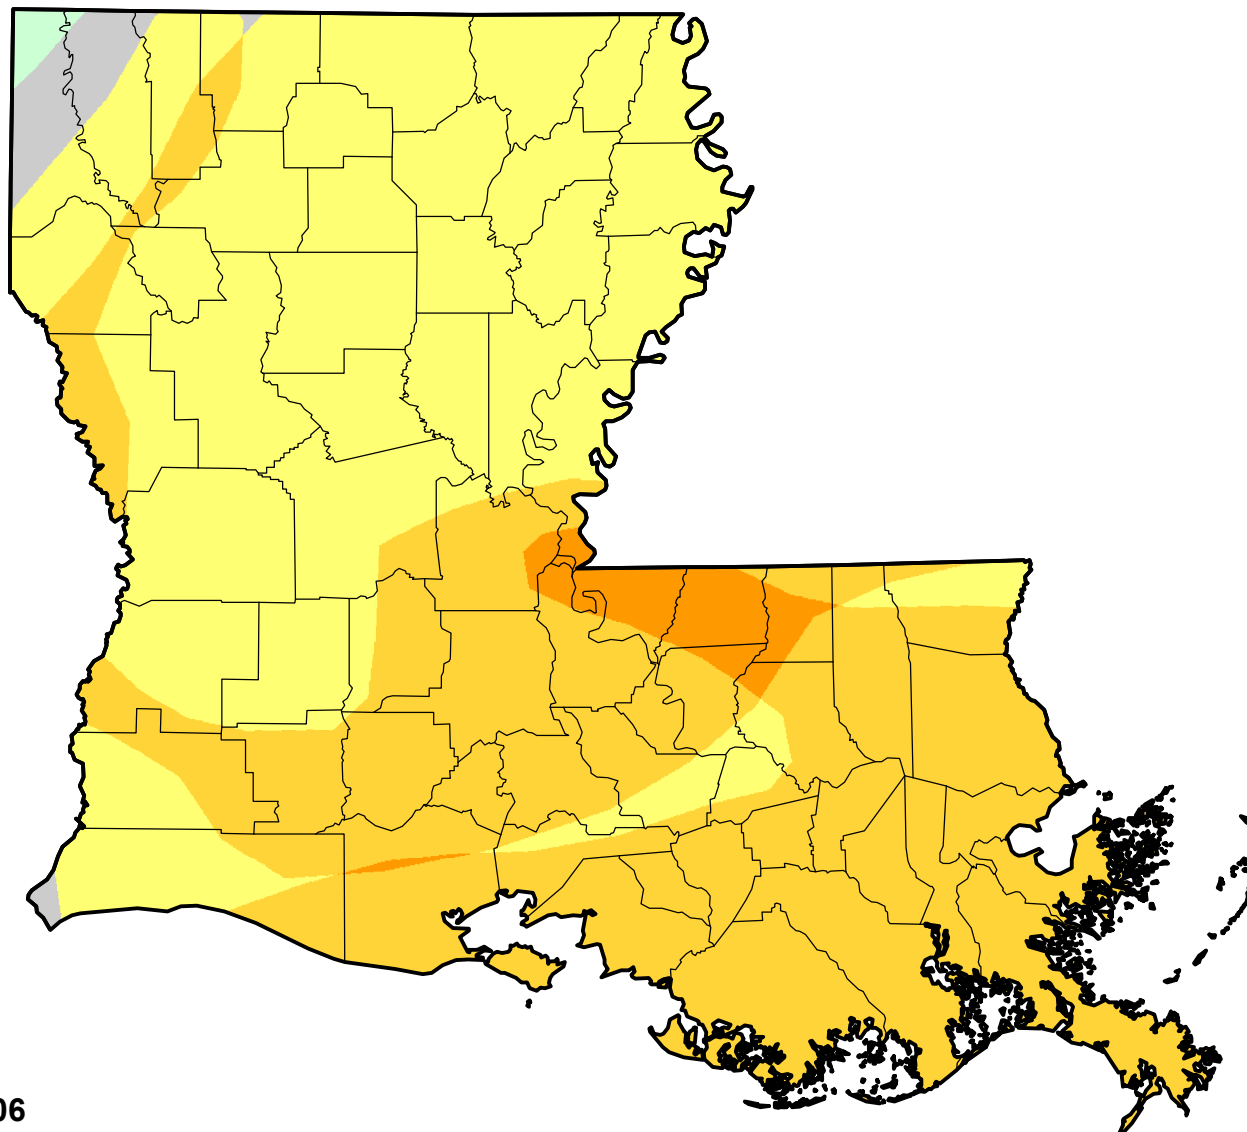

U.S. Drought Monitor Class Change - Louisiana

13 Week

May 30, 2006
compared to
March 2, 2006

droughtmonitor.unl.edu

-  5 Class Degradation
-  4 Class Degradation
-  3 Class Degradation
-  2 Class Degradation
-  1 Class Degradation
-  No Change
-  1 Class Improvement
-  2 Class Improvement
-  3 Class Improvement
-  4 Class Improvement
-  5 Class Improvement