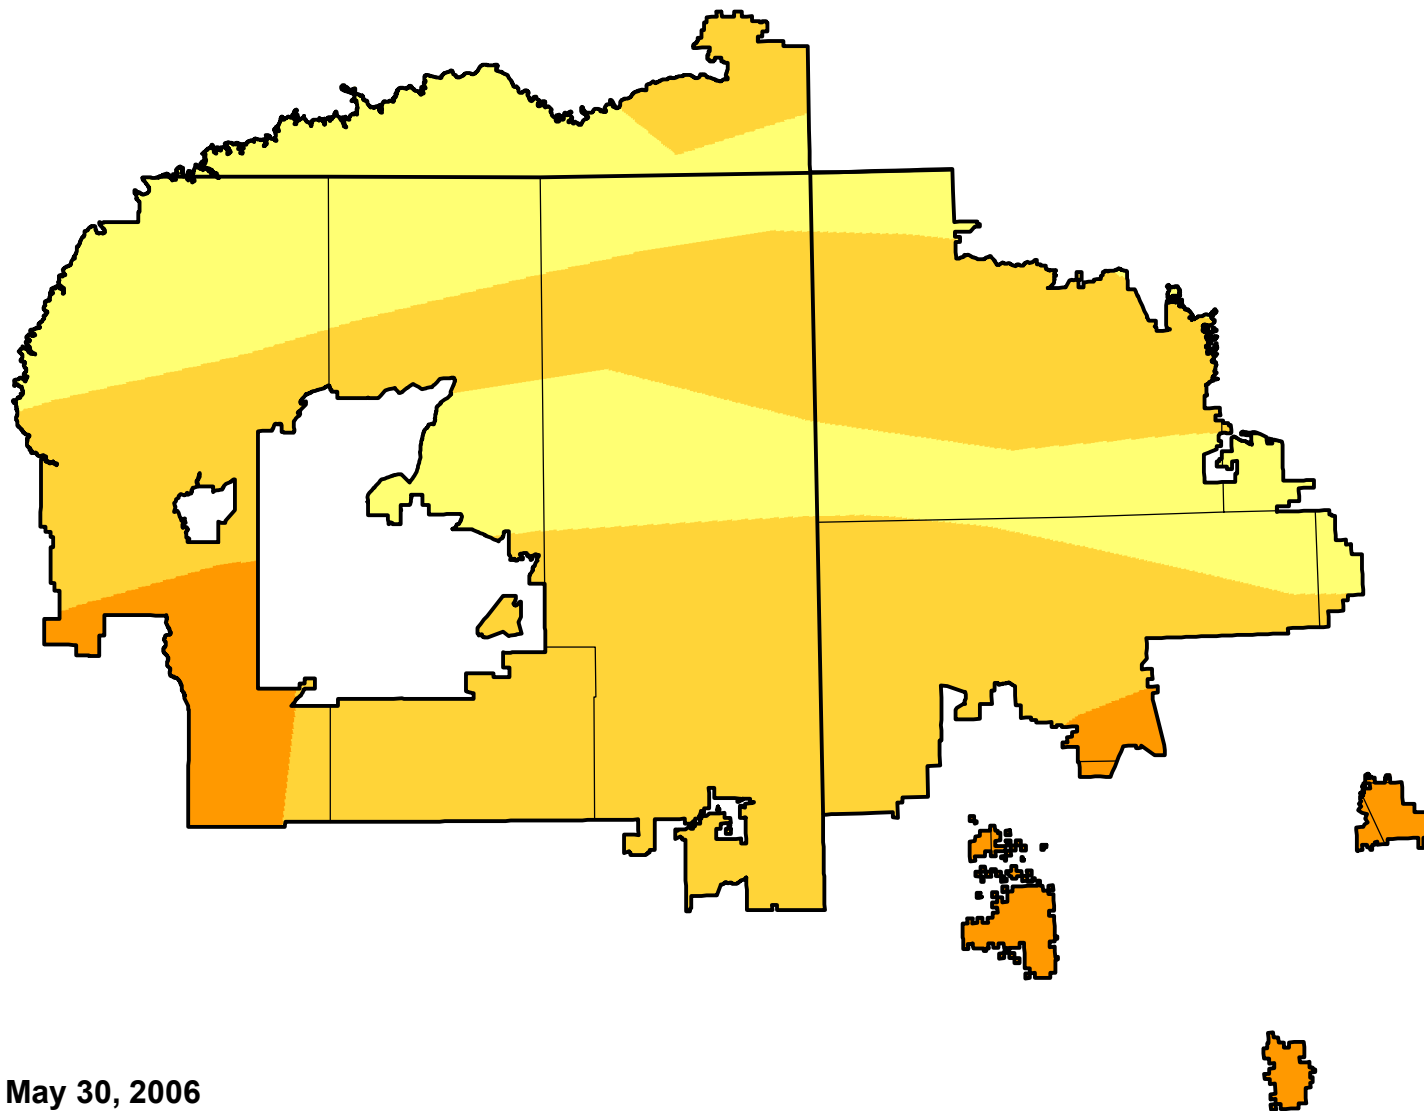

U.S. Drought Monitor Class Change - Navajo

Start of Calendar Year

May 30, 2006
compared to
January 5, 2006

droughtmonitor.unl.edu

-  5 Class Degradation
-  4 Class Degradation
-  3 Class Degradation
-  2 Class Degradation
-  1 Class Degradation
-  No Change
-  1 Class Improvement
-  2 Class Improvement
-  3 Class Improvement
-  4 Class Improvement
-  5 Class Improvement