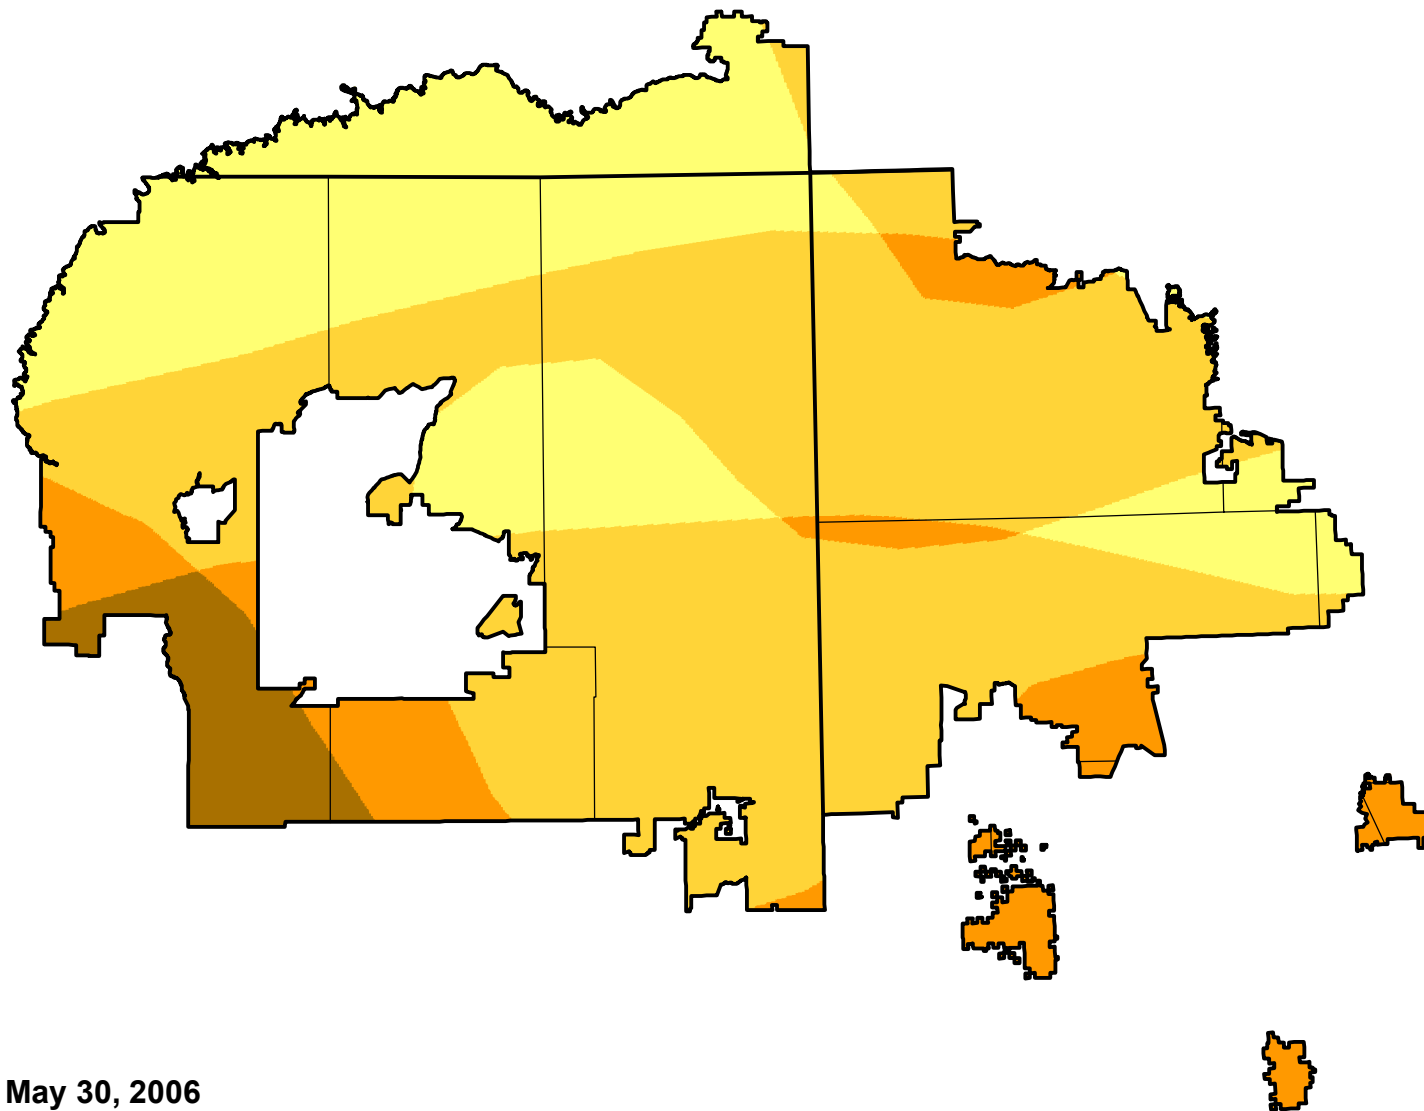

U.S. Drought Monitor Class Change - Navajo

Start of Water Year

May 30, 2006
compared to
September 29, 2005

droughtmonitor.unl.edu

-  5 Class Degradation
-  4 Class Degradation
-  3 Class Degradation
-  2 Class Degradation
-  1 Class Degradation
-  No Change
-  1 Class Improvement
-  2 Class Improvement
-  3 Class Improvement
-  4 Class Improvement
-  5 Class Improvement