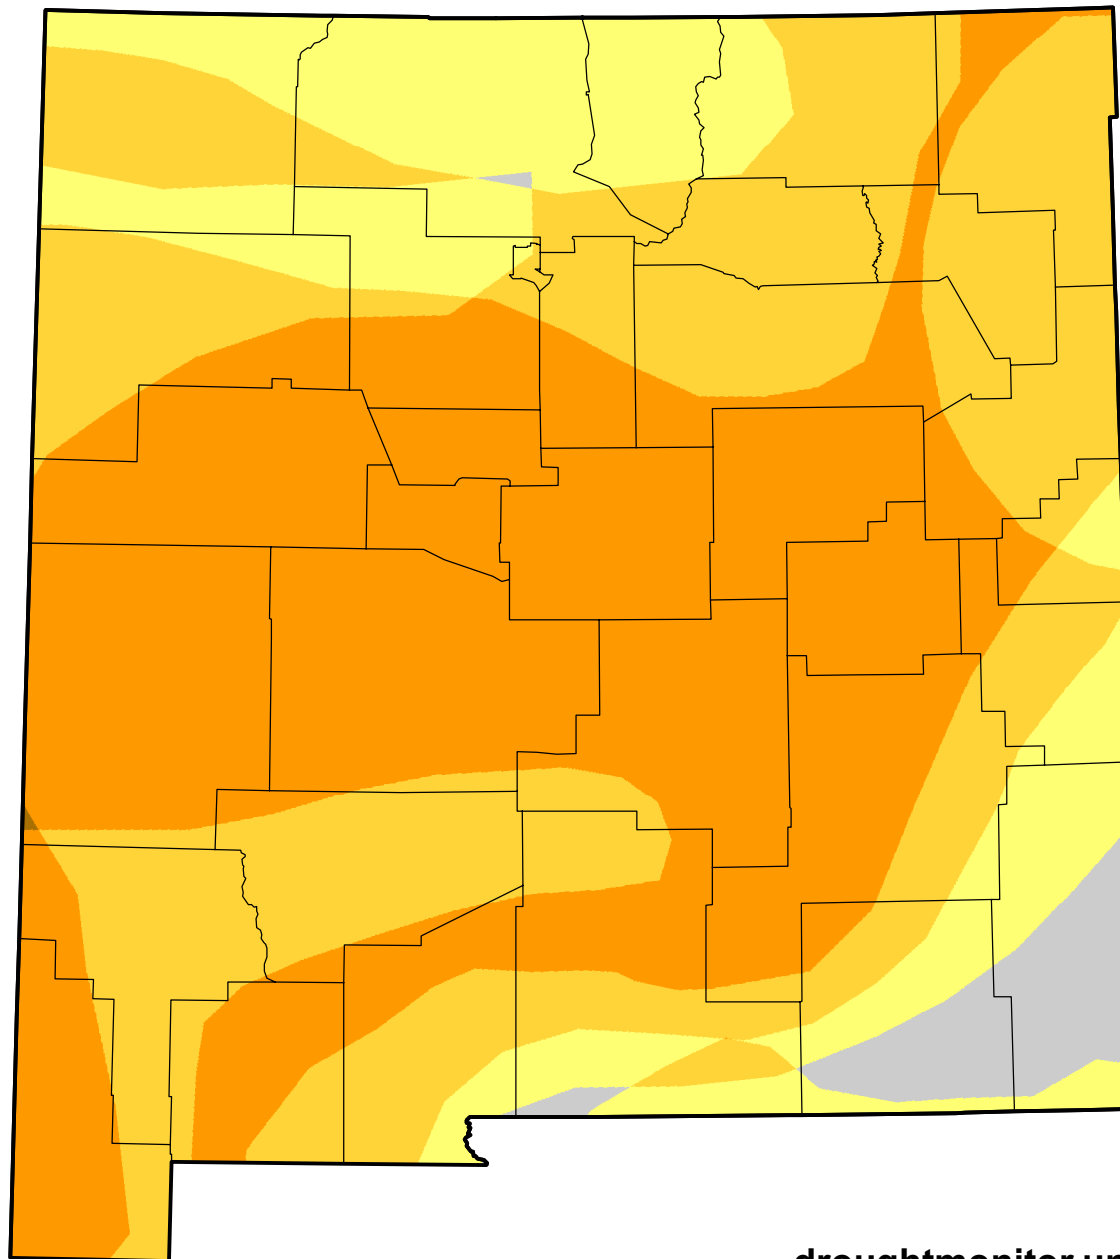

# U.S. Drought Monitor Class Change - New Mexico

Start of Calendar Year

May 30, 2006  
compared to  
January 5, 2006

[droughtmonitor.unl.edu](http://droughtmonitor.unl.edu)

-  5 Class Degradation
-  4 Class Degradation
-  3 Class Degradation
-  2 Class Degradation
-  1 Class Degradation
-  No Change
-  1 Class Improvement
-  2 Class Improvement
-  3 Class Improvement
-  4 Class Improvement
-  5 Class Improvement