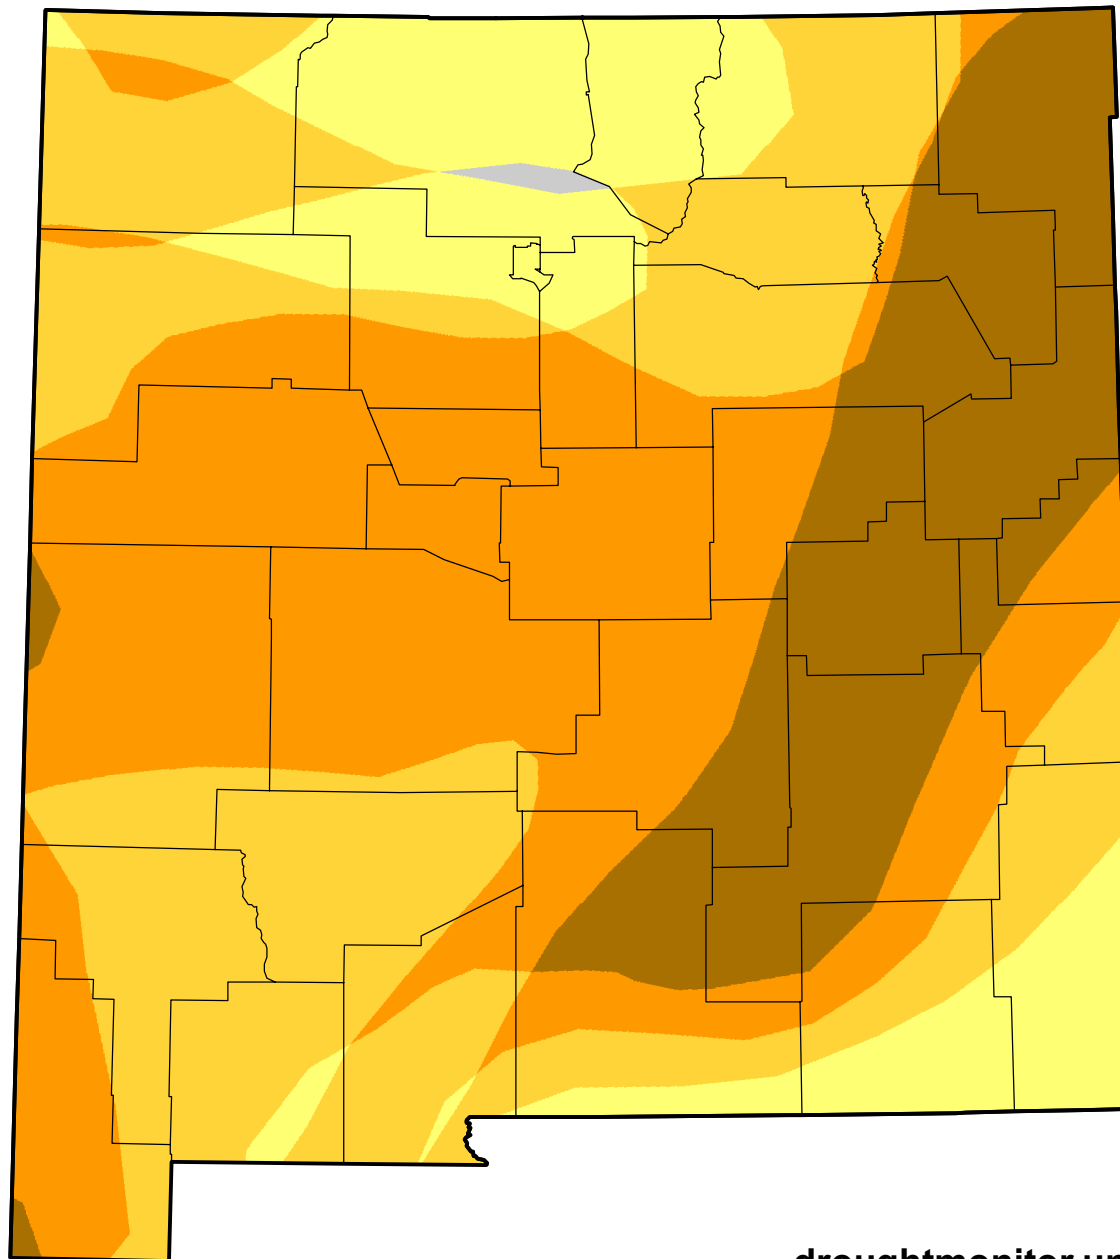

U.S. Drought Monitor Class Change - New Mexico

Start of Water Year

May 30, 2006
compared to
September 29, 2005

droughtmonitor.unl.edu

-  5 Class Degradation
-  4 Class Degradation
-  3 Class Degradation
-  2 Class Degradation
-  1 Class Degradation
-  No Change
-  1 Class Improvement
-  2 Class Improvement
-  3 Class Improvement
-  4 Class Improvement
-  5 Class Improvement