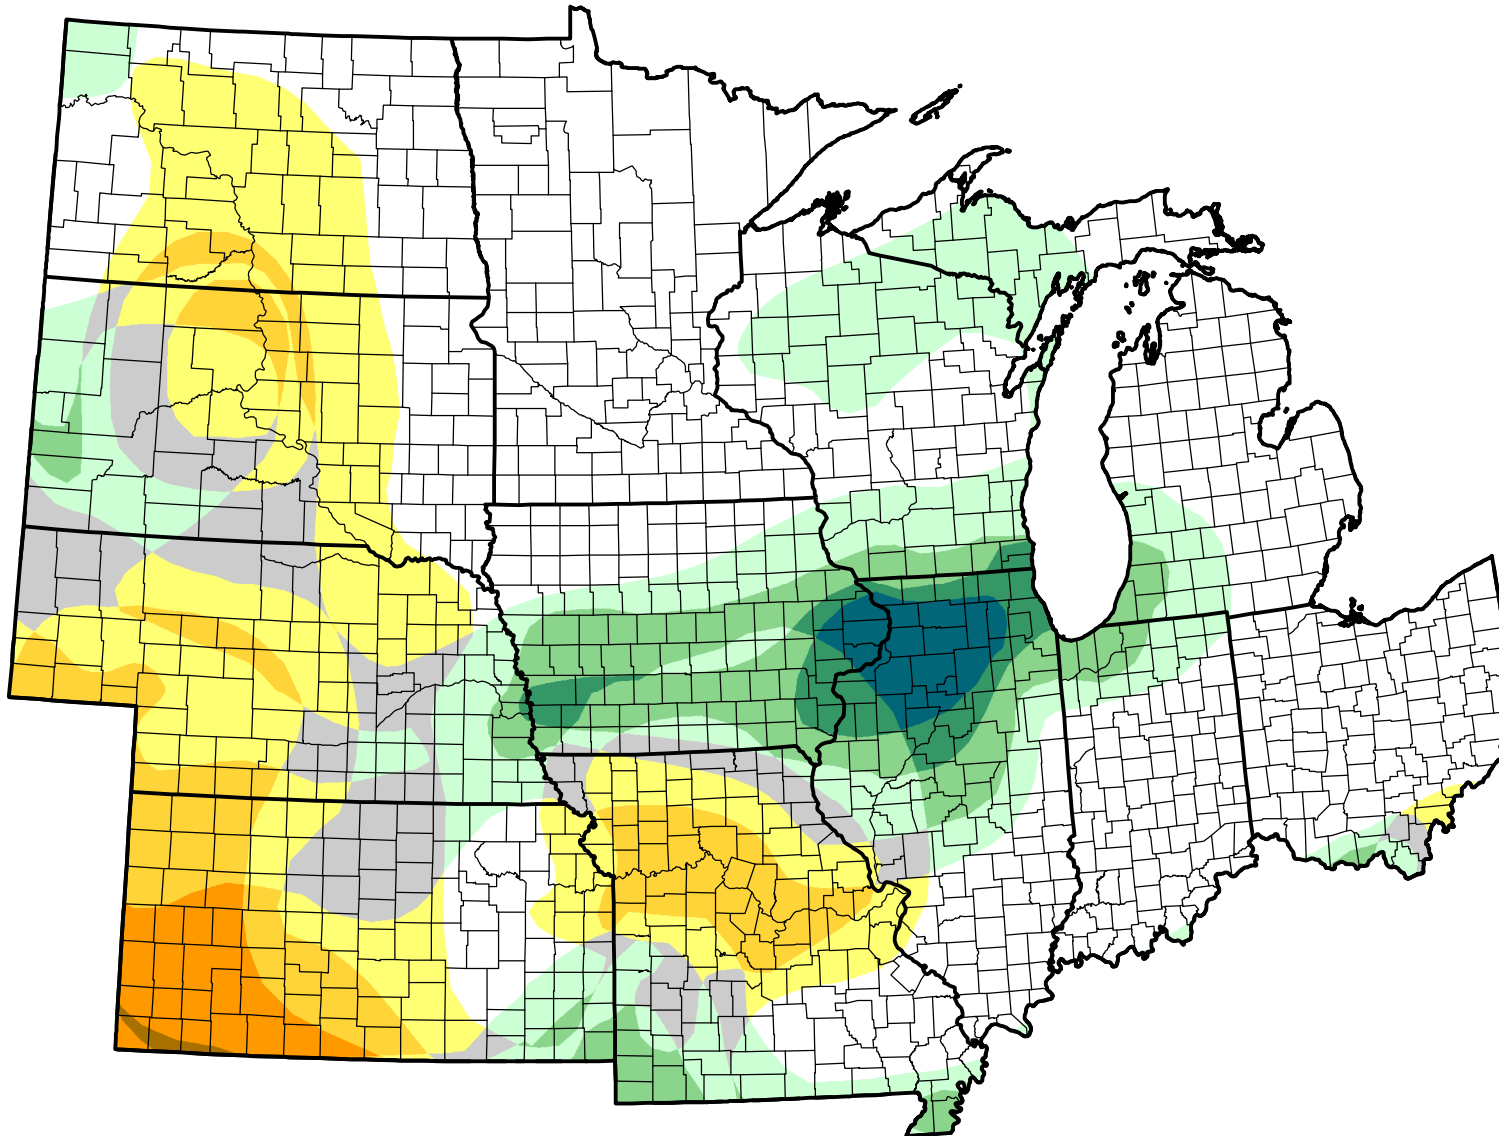

# U.S. Drought Monitor Class Change - U2U North Central States

Start of Calendar Year

May 30, 2006  
compared to  
January 5, 2006

[droughtmonitor.unl.edu](http://droughtmonitor.unl.edu)

- 5 Class Degradation
- 4 Class Degradation
- 3 Class Degradation
- 2 Class Degradation
- 1 Class Degradation
- No Change
- 1 Class Improvement
- 2 Class Improvement
- 3 Class Improvement
- 4 Class Improvement
- 5 Class Improvement