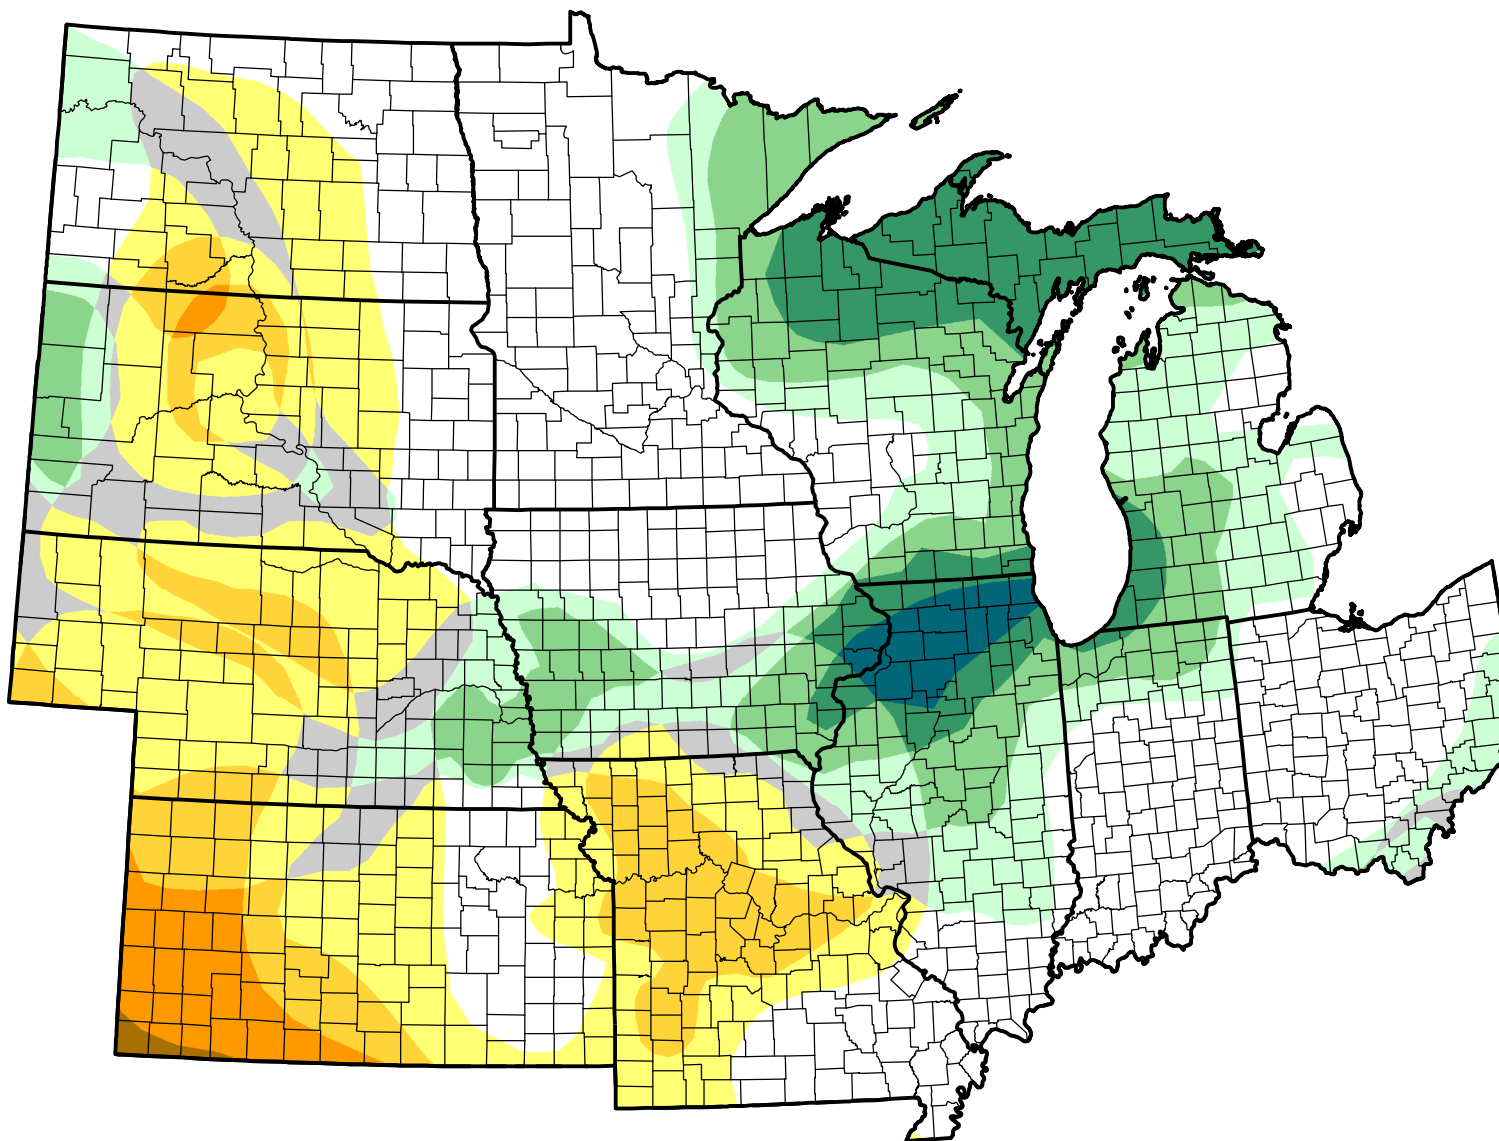

U.S. Drought Monitor Class Change - U2U North Central States

Start of Water Year

May 30, 2006
compared to
September 29, 2005

droughtmonitor.unl.edu

-  5 Class Degradation
-  4 Class Degradation
-  3 Class Degradation
-  2 Class Degradation
-  1 Class Degradation
-  No Change
-  1 Class Improvement
-  2 Class Improvement
-  3 Class Improvement
-  4 Class Improvement
-  5 Class Improvement