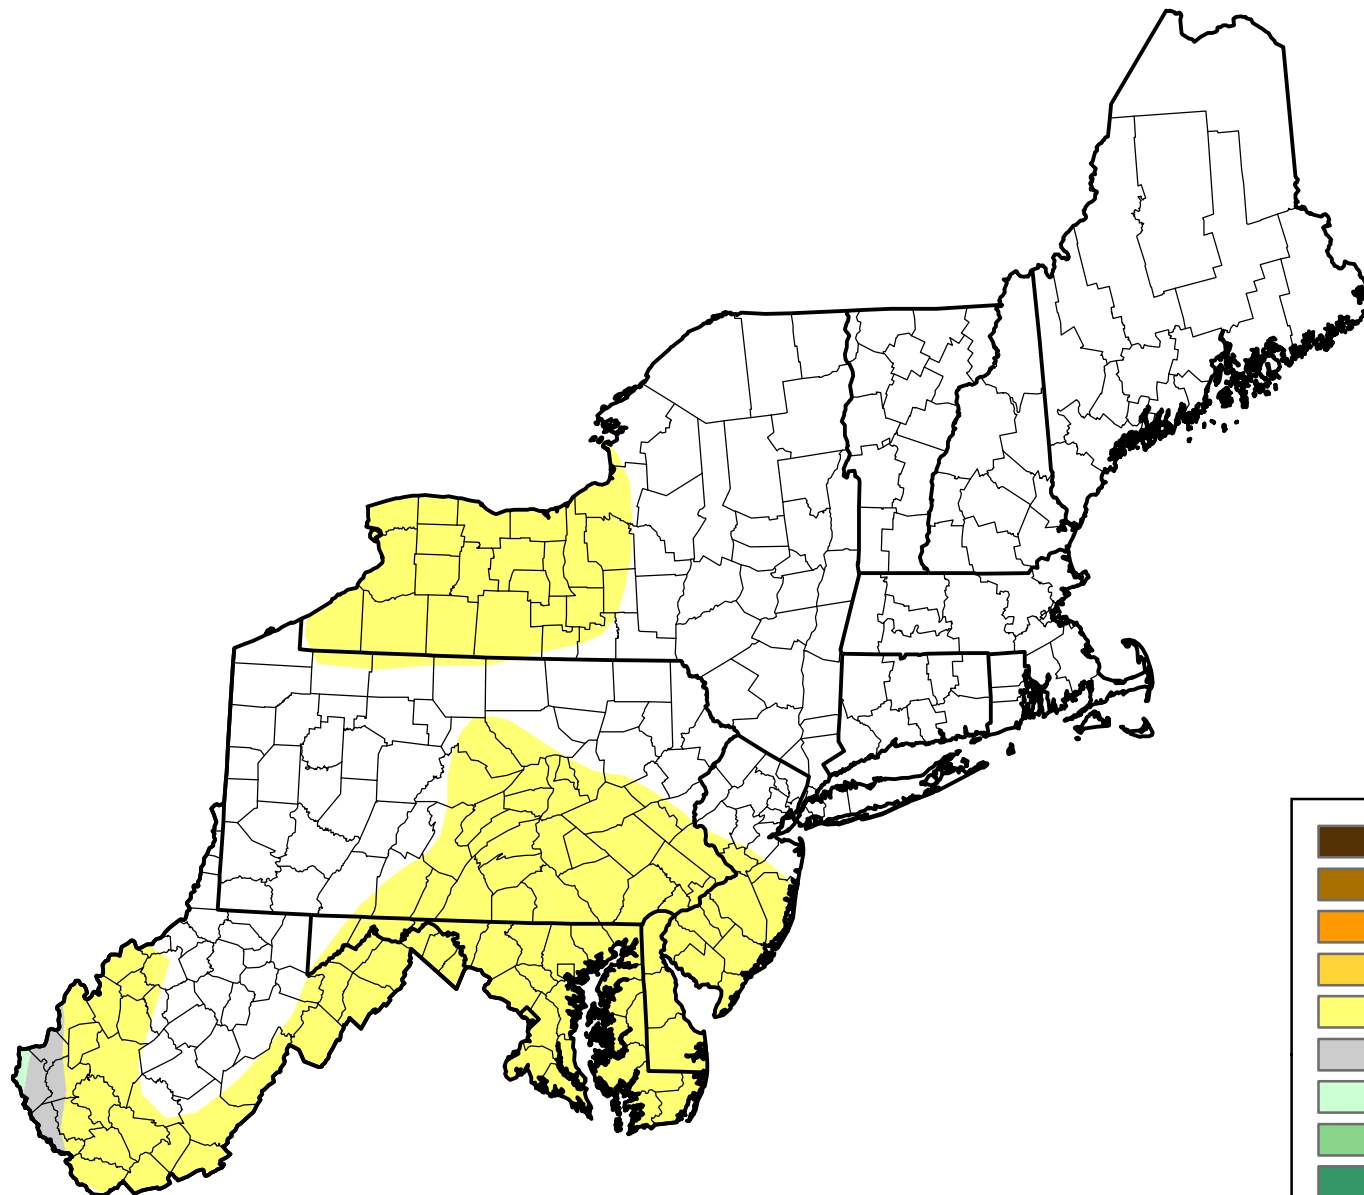

# U.S. Drought Monitor Class Change - Northeast

Start of Calendar Year

May 30, 2006  
compared to  
January 5, 2006

[droughtmonitor.unl.edu](http://droughtmonitor.unl.edu)

- |   |                     |
|---|---------------------|
|  | 5 Class Degradation |
|  | 4 Class Degradation |
|  | 3 Class Degradation |
|  | 2 Class Degradation |
|  | 1 Class Degradation |
|  | No Change           |
|  | 1 Class Improvement |
|  | 2 Class Improvement |
|  | 3 Class Improvement |
|  | 4 Class Improvement |
|  | 5 Class Improvement |