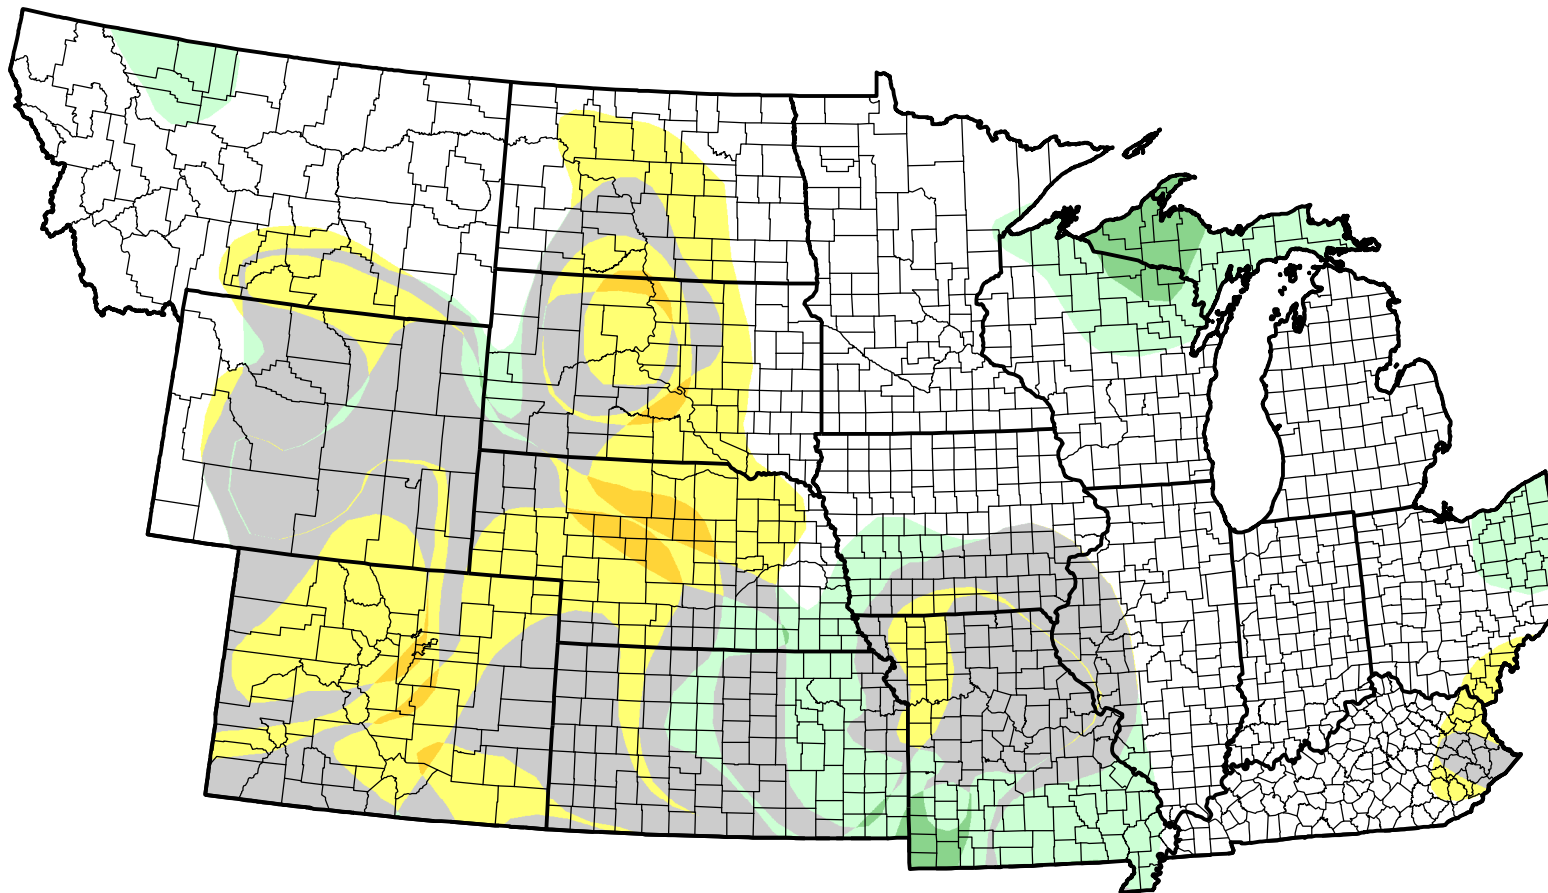

U.S. Drought Monitor Class Change - NWS Central 4 Week

May 30, 2006
compared to
May 4, 2006

droughtmonitor.unl.edu

-  5 Class Degradation
-  4 Class Degradation
-  3 Class Degradation
-  2 Class Degradation
-  1 Class Degradation
-  No Change
-  1 Class Improvement
-  2 Class Improvement
-  3 Class Improvement
-  4 Class Improvement
-  5 Class Improvement