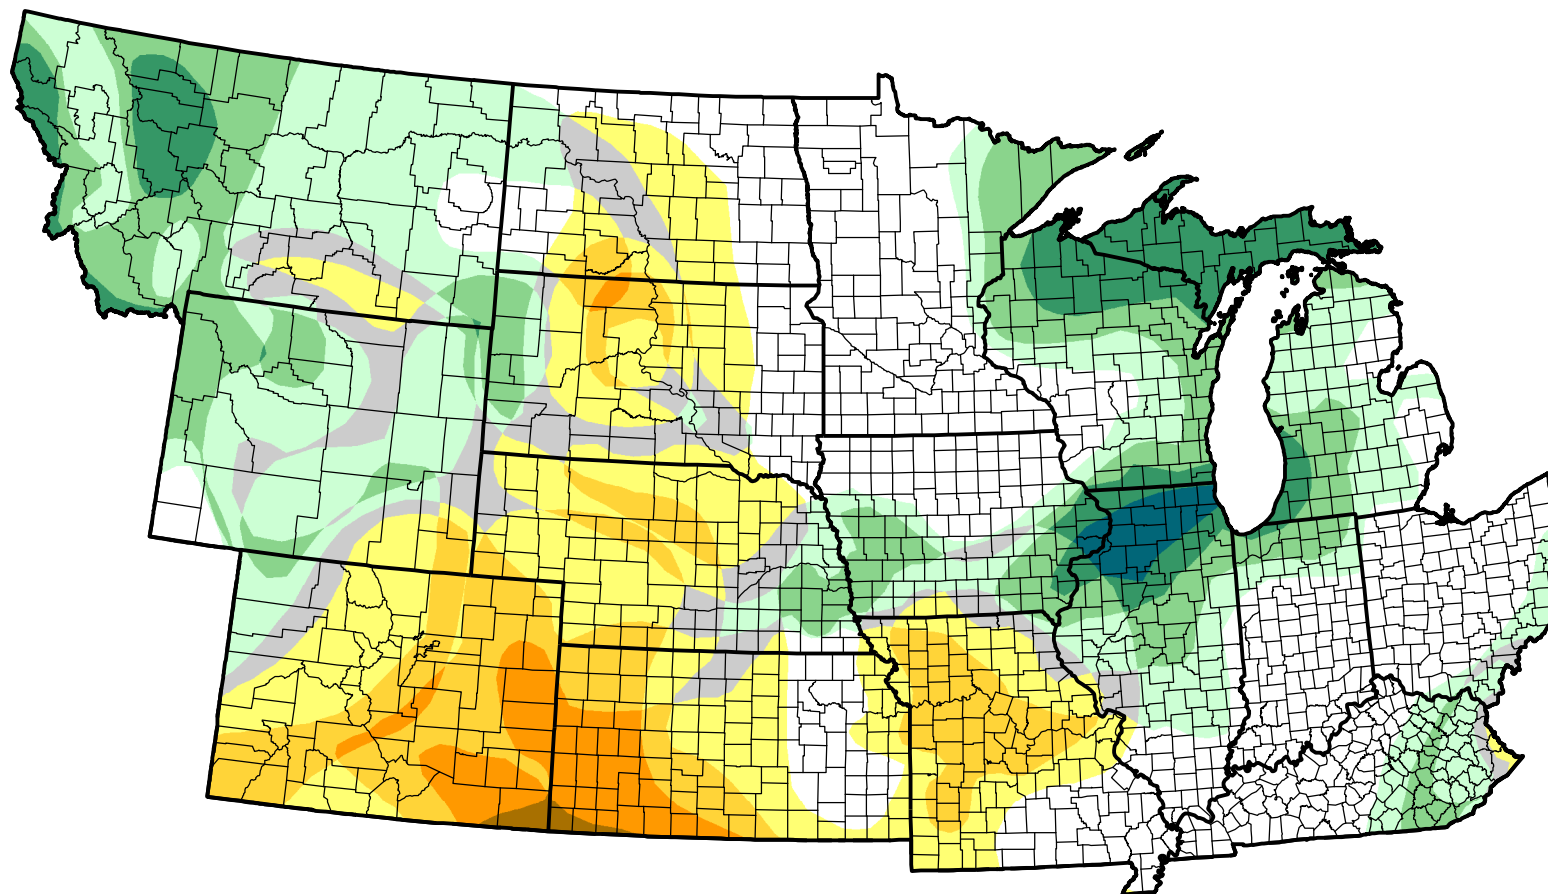

U.S. Drought Monitor Class Change - NWS Central Start of Water Year

May 30, 2006
compared to
September 29, 2005

droughtmonitor.unl.edu

- | | |
|---|---------------------|
|  | 5 Class Degradation |
|  | 4 Class Degradation |
|  | 3 Class Degradation |
|  | 2 Class Degradation |
|  | 1 Class Degradation |
|  | No Change |
|  | 1 Class Improvement |
|  | 2 Class Improvement |
|  | 3 Class Improvement |
|  | 4 Class Improvement |
|  | 5 Class Improvement |