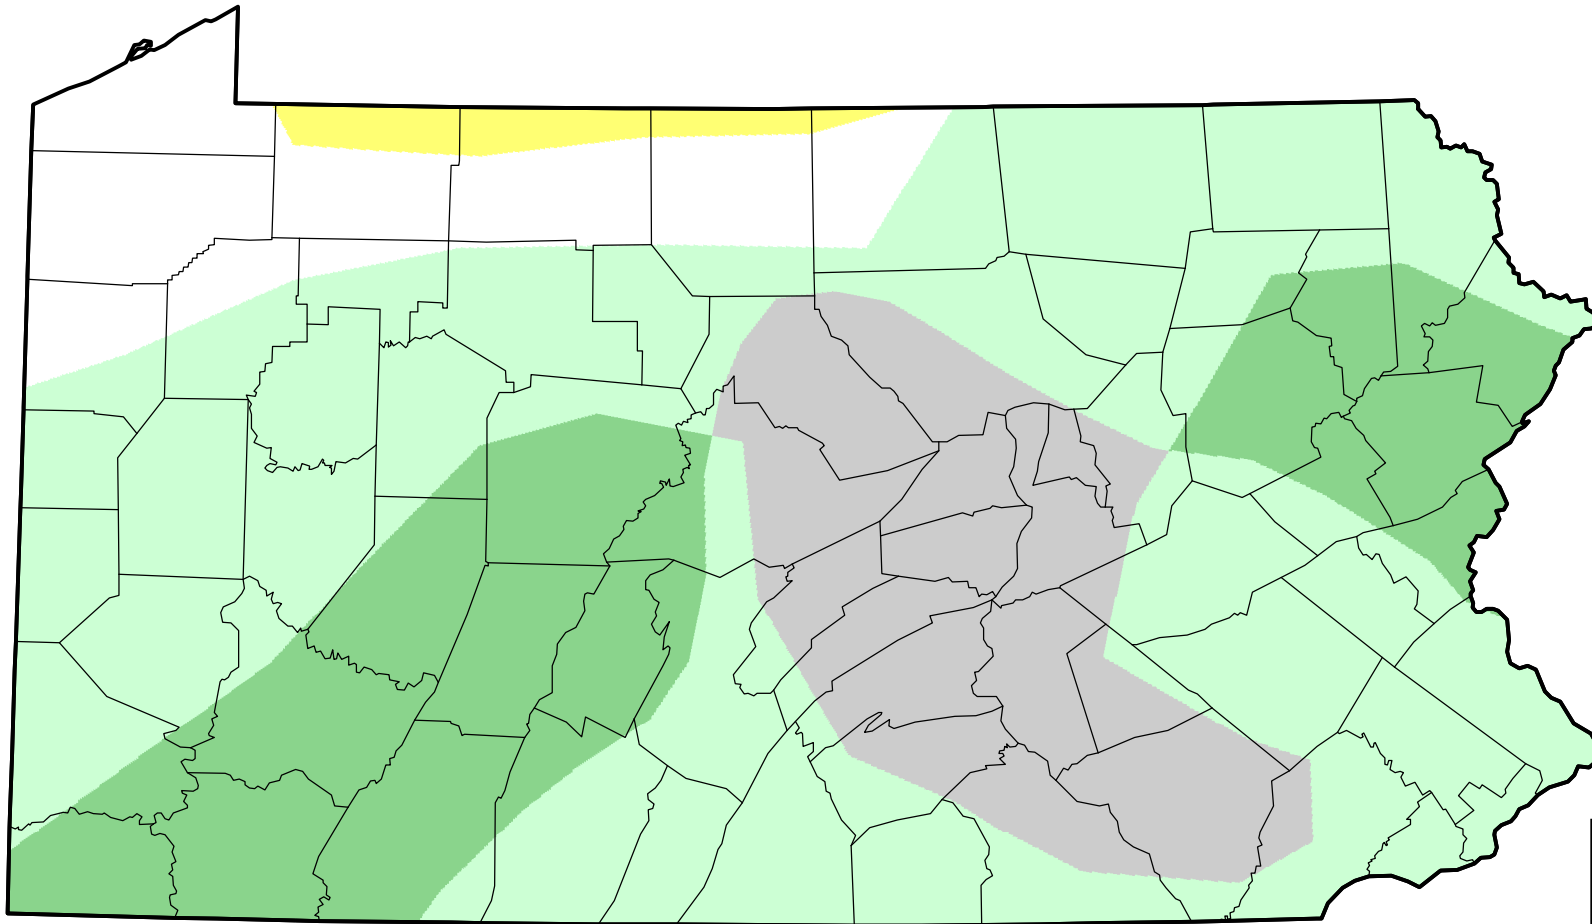

U.S. Drought Monitor Class Change - Pennsylvania

Start of Water Year

**May 30, 2006
compared to
September 29, 2005**

droughtmonitor.unl.edu

-  5 Class Degradation
-  4 Class Degradation
-  3 Class Degradation
-  2 Class Degradation
-  1 Class Degradation
-  No Change
-  1 Class Improvement
-  2 Class Improvement
-  3 Class Improvement
-  4 Class Improvement
-  5 Class Improvement