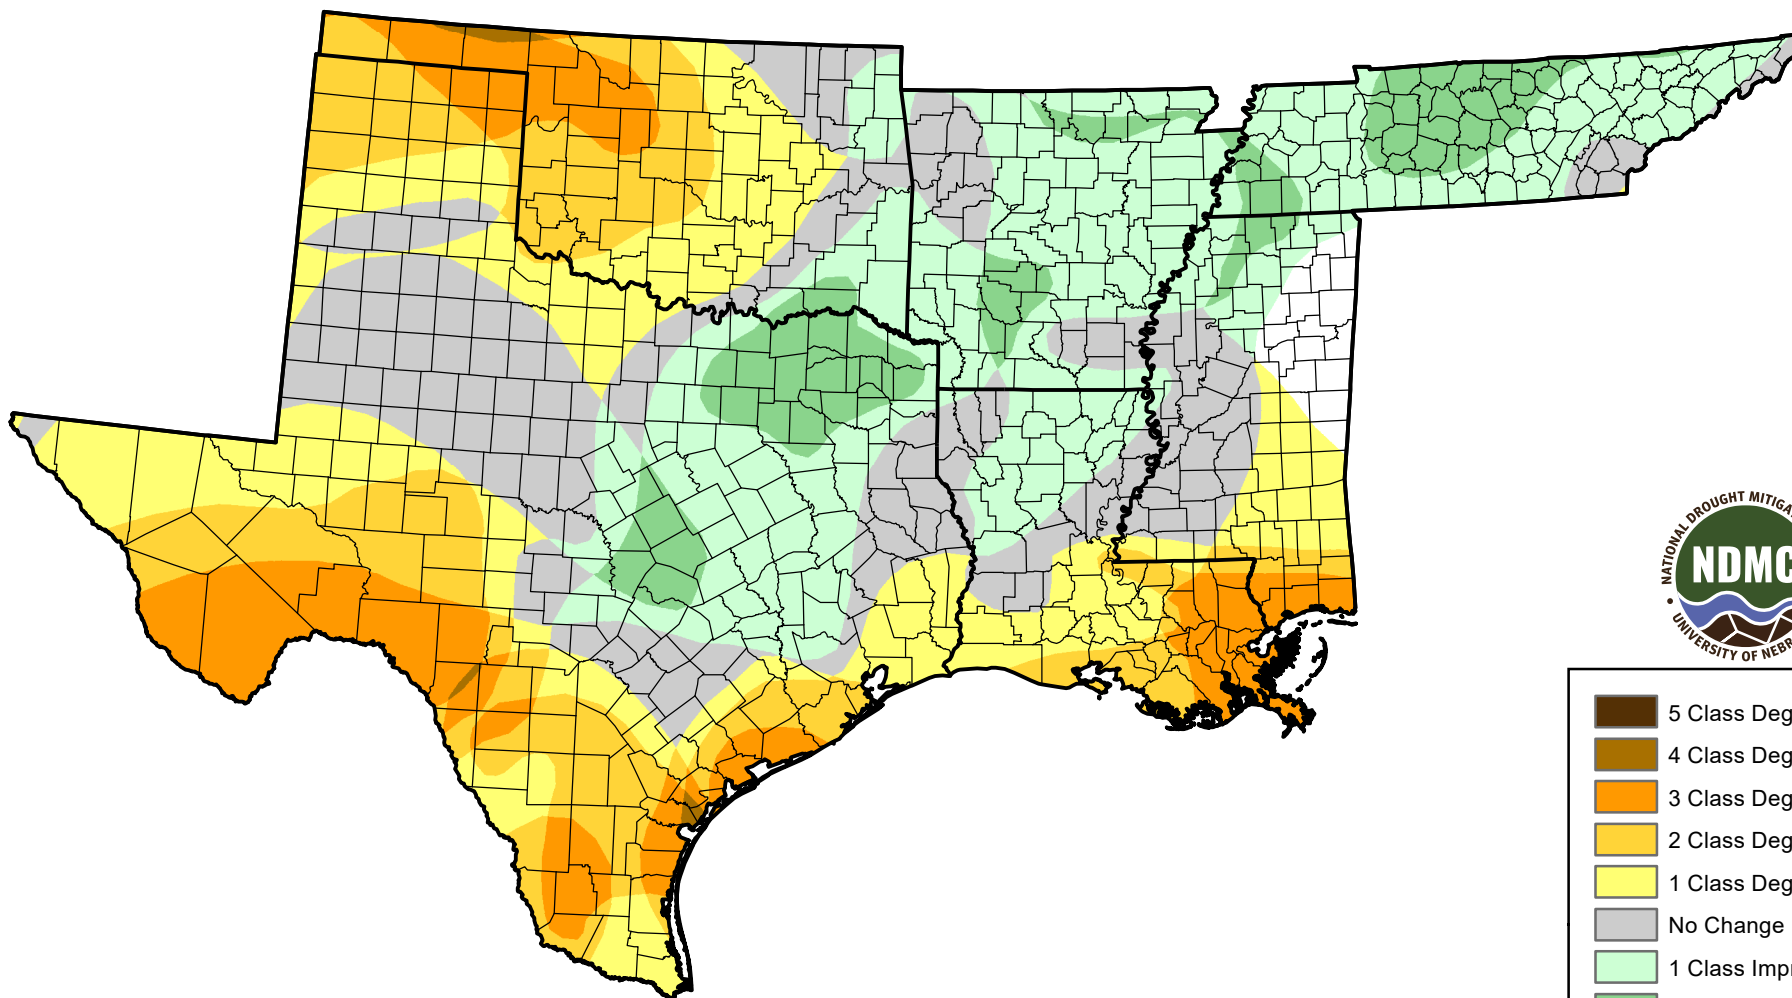

U.S. Drought Monitor Class Change - South

26 Week

May 30, 2006
compared to
December 1, 2005

droughtmonitor.unl.edu

-  5 Class Degradation
-  4 Class Degradation
-  3 Class Degradation
-  2 Class Degradation
-  1 Class Degradation
-  No Change
-  1 Class Improvement
-  2 Class Improvement
-  3 Class Improvement
-  4 Class Improvement
-  5 Class Improvement