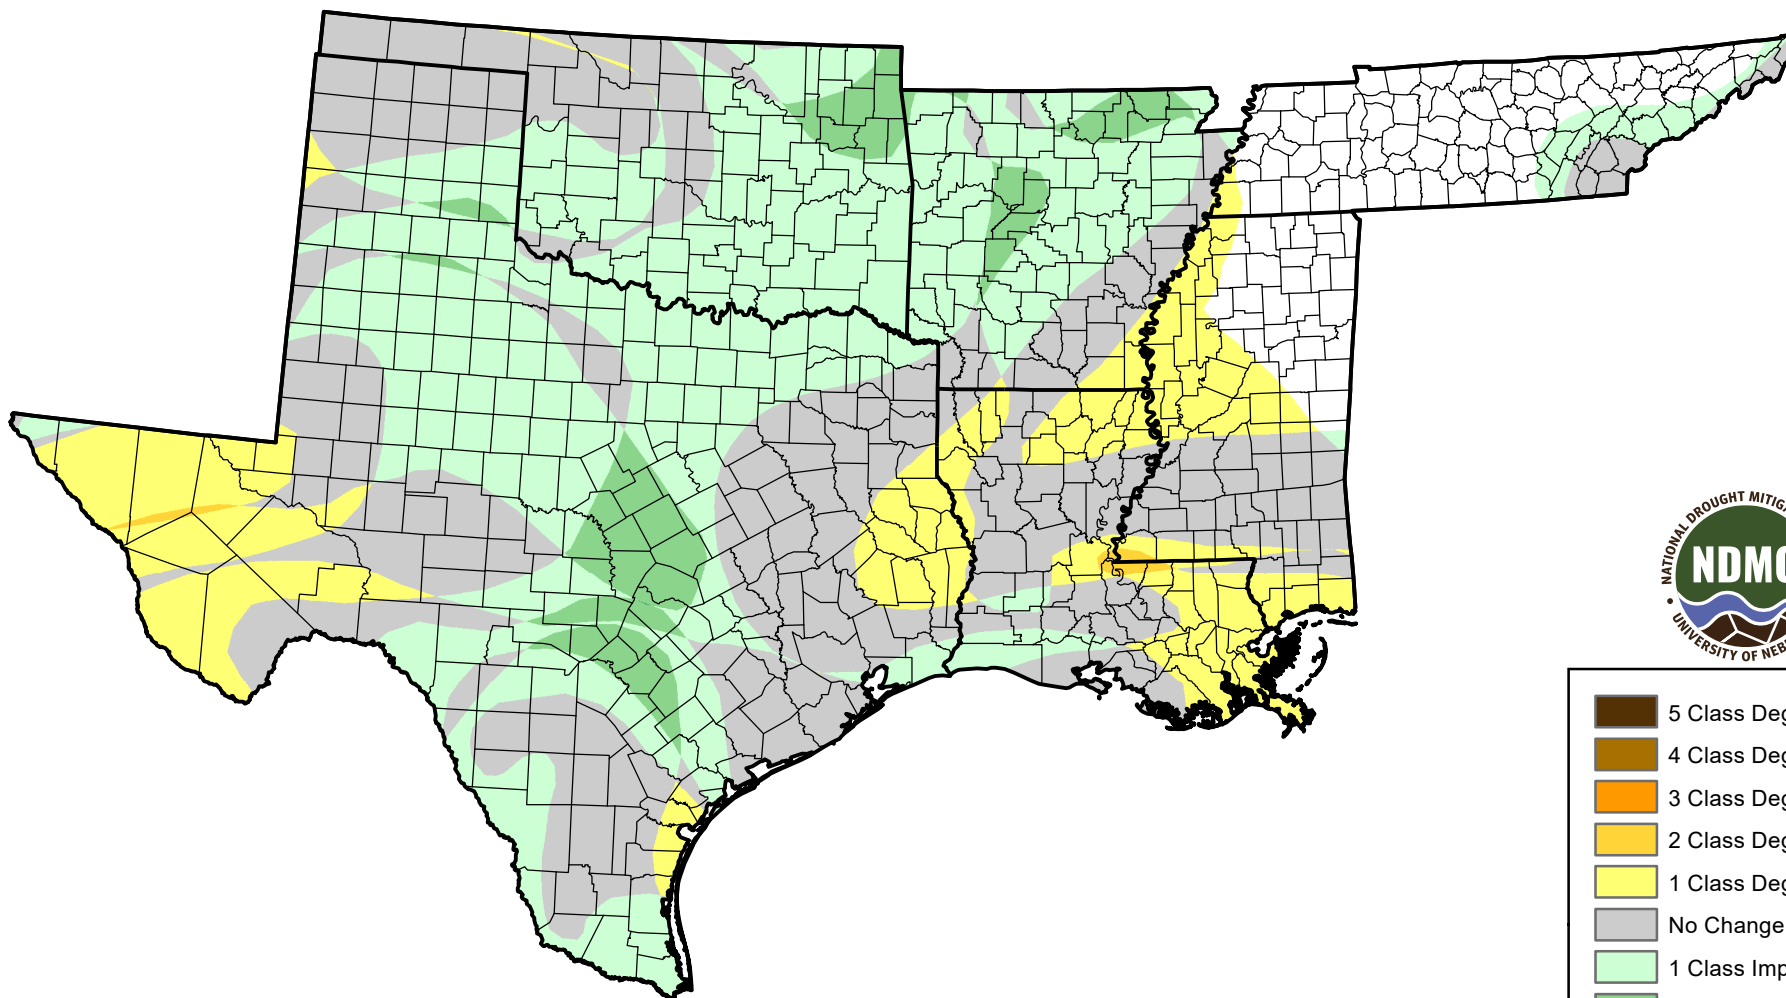

U.S. Drought Monitor Class Change - South

4 Week

May 30, 2006
compared to
May 4, 2006

droughtmonitor.unl.edu

-  5 Class Degradation
-  4 Class Degradation
-  3 Class Degradation
-  2 Class Degradation
-  1 Class Degradation
-  No Change
-  1 Class Improvement
-  2 Class Improvement
-  3 Class Improvement
-  4 Class Improvement
-  5 Class Improvement