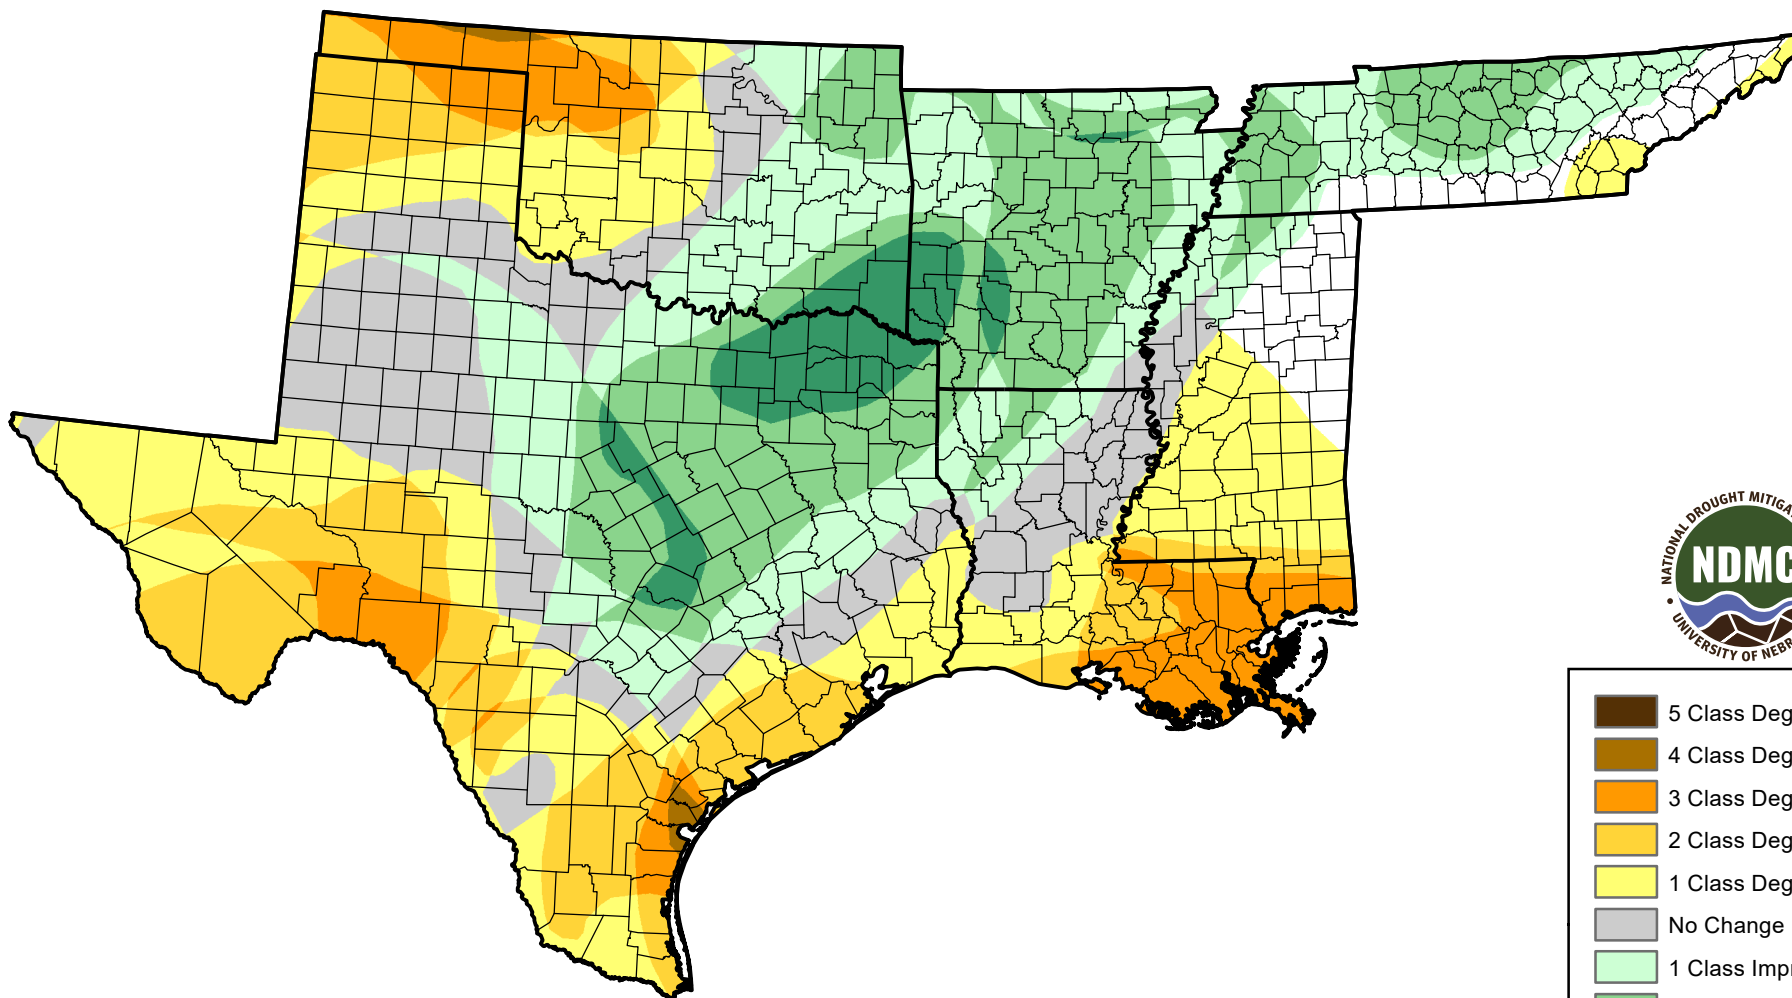

U.S. Drought Monitor Class Change - South

Start of Calendar Year

May 30, 2006
compared to
January 5, 2006

droughtmonitor.unl.edu

- | | |
|---|---------------------|
|  | 5 Class Degradation |
|  | 4 Class Degradation |
|  | 3 Class Degradation |
|  | 2 Class Degradation |
|  | 1 Class Degradation |
|  | No Change |
|  | 1 Class Improvement |
|  | 2 Class Improvement |
|  | 3 Class Improvement |
|  | 4 Class Improvement |
|  | 5 Class Improvement |