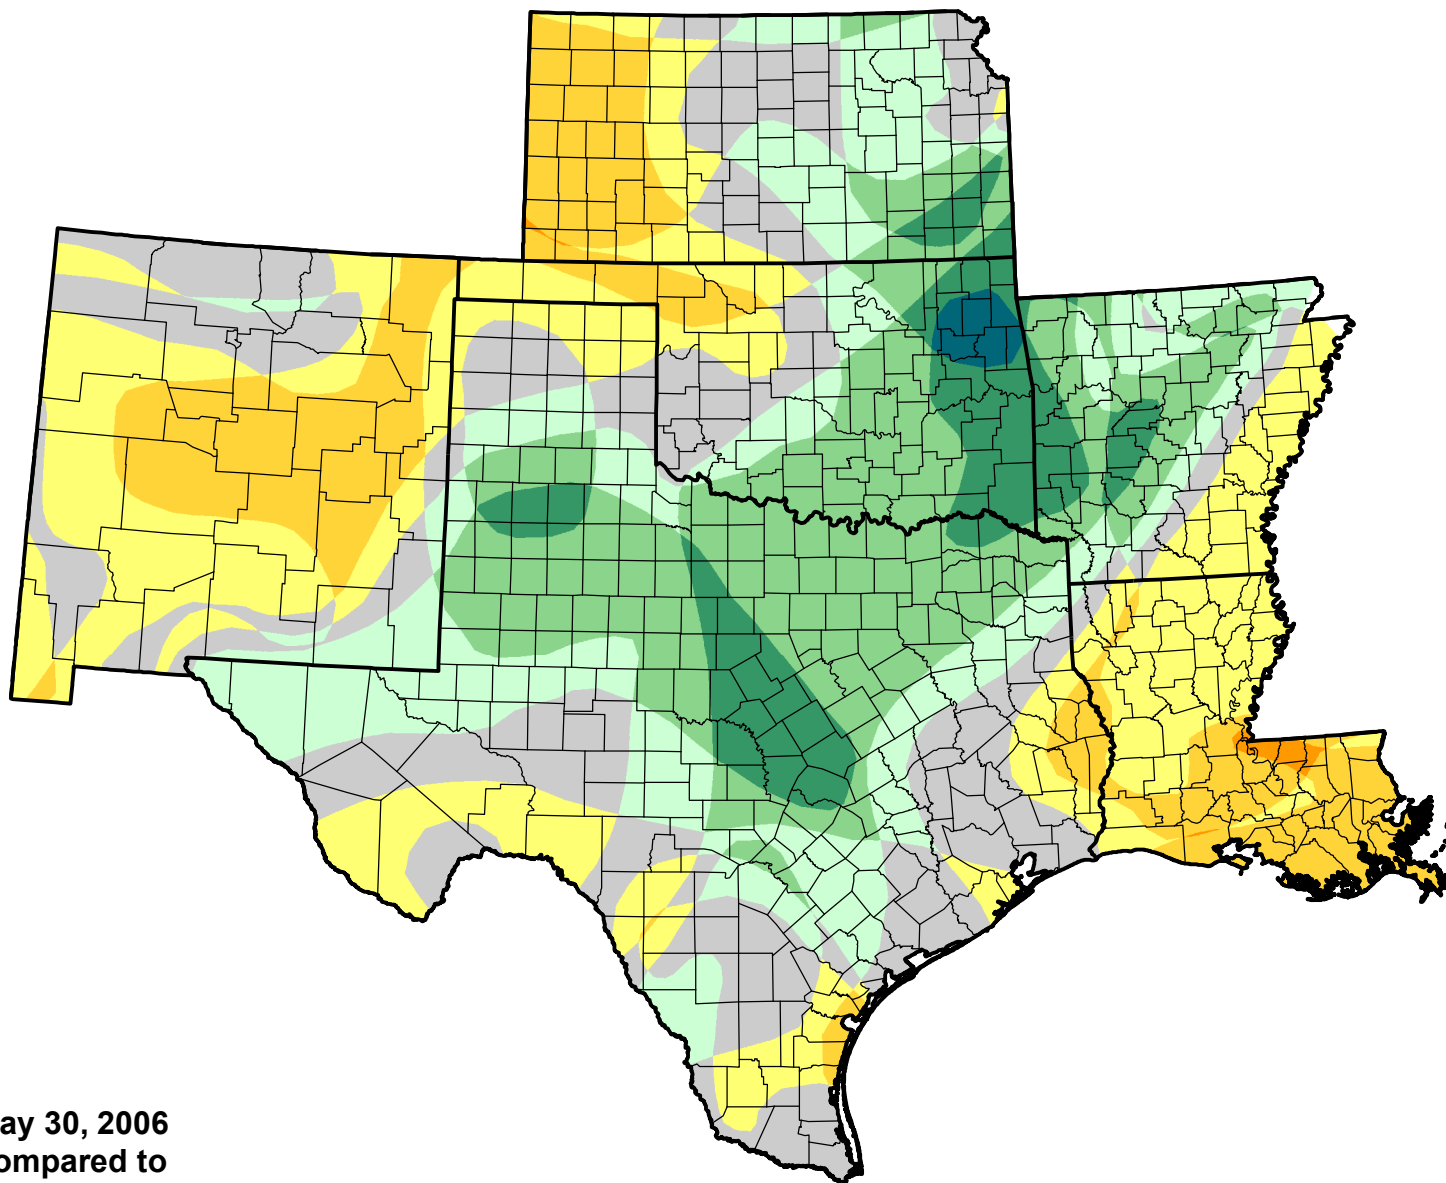

U.S. Drought Monitor Class Change - SCIPP

13 Week

May 30, 2006
compared to
March 2, 2006

droughtmonitor.unl.edu

-  5 Class Degradation
-  4 Class Degradation
-  3 Class Degradation
-  2 Class Degradation
-  1 Class Degradation
-  No Change
-  1 Class Improvement
-  2 Class Improvement
-  3 Class Improvement
-  4 Class Improvement
-  5 Class Improvement