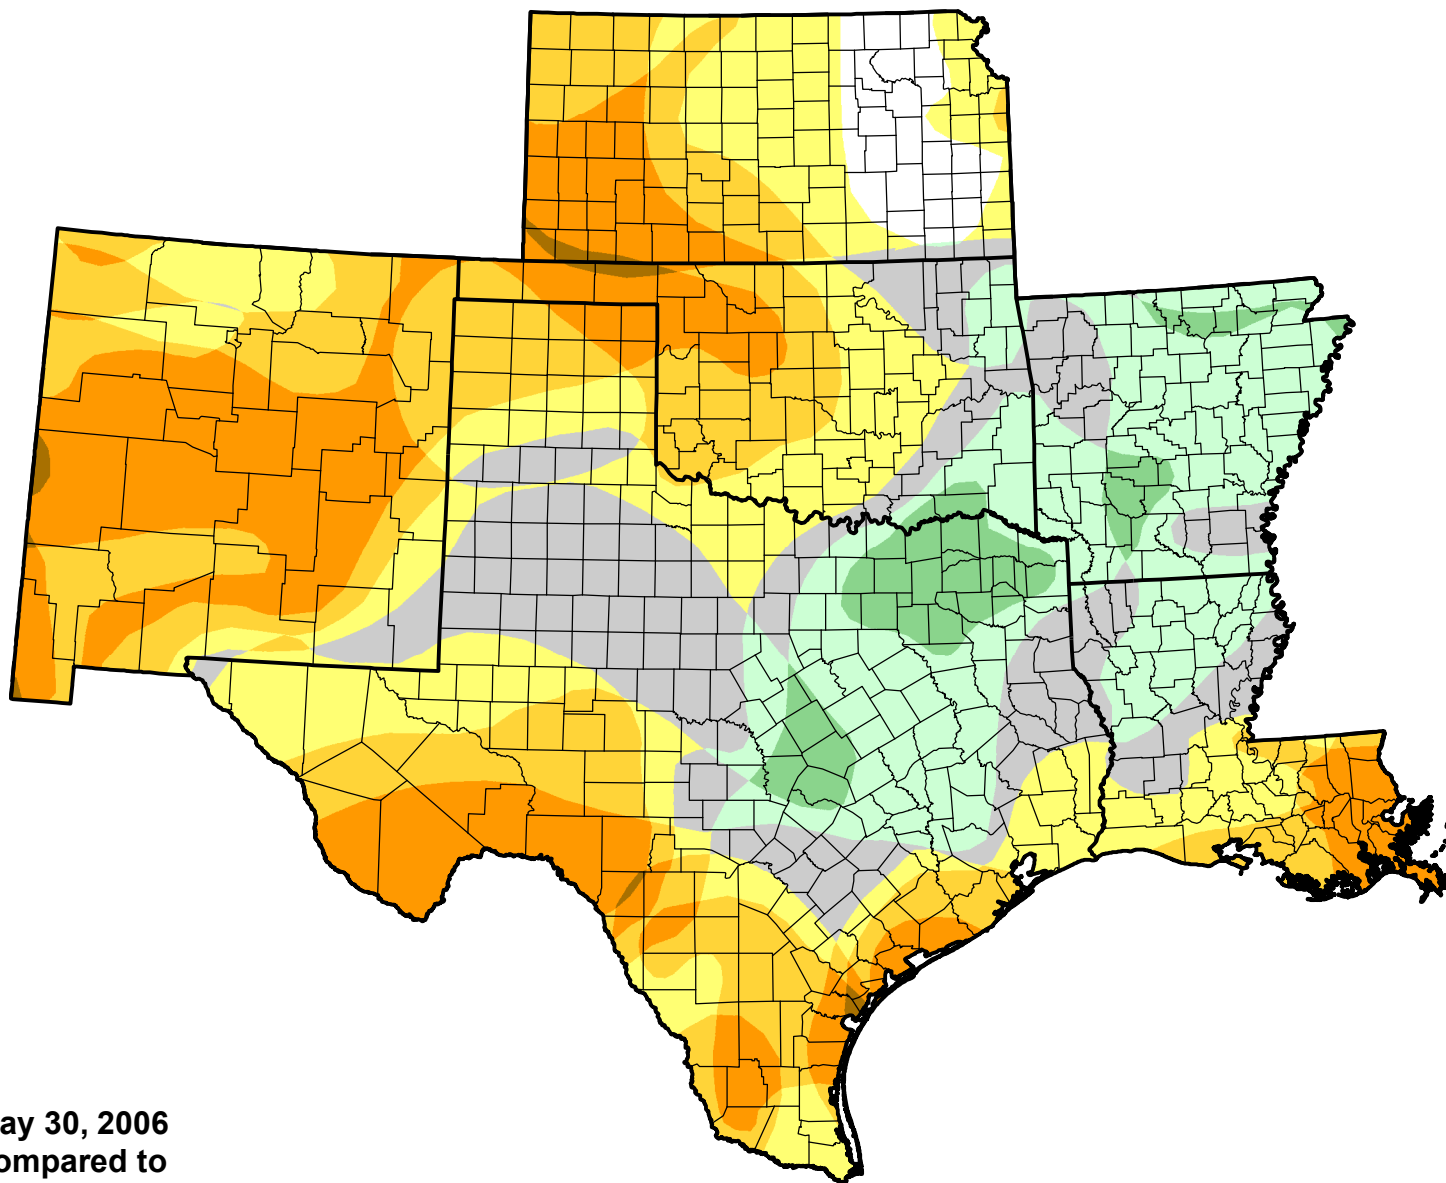

U.S. Drought Monitor Class Change - SCIPP

26 Week

May 30, 2006
compared to
December 1, 2005

droughtmonitor.unl.edu

- 5 Class Degradation
- 4 Class Degradation
- 3 Class Degradation
- 2 Class Degradation
- 1 Class Degradation
- No Change
- 1 Class Improvement
- 2 Class Improvement
- 3 Class Improvement
- 4 Class Improvement
- 5 Class Improvement