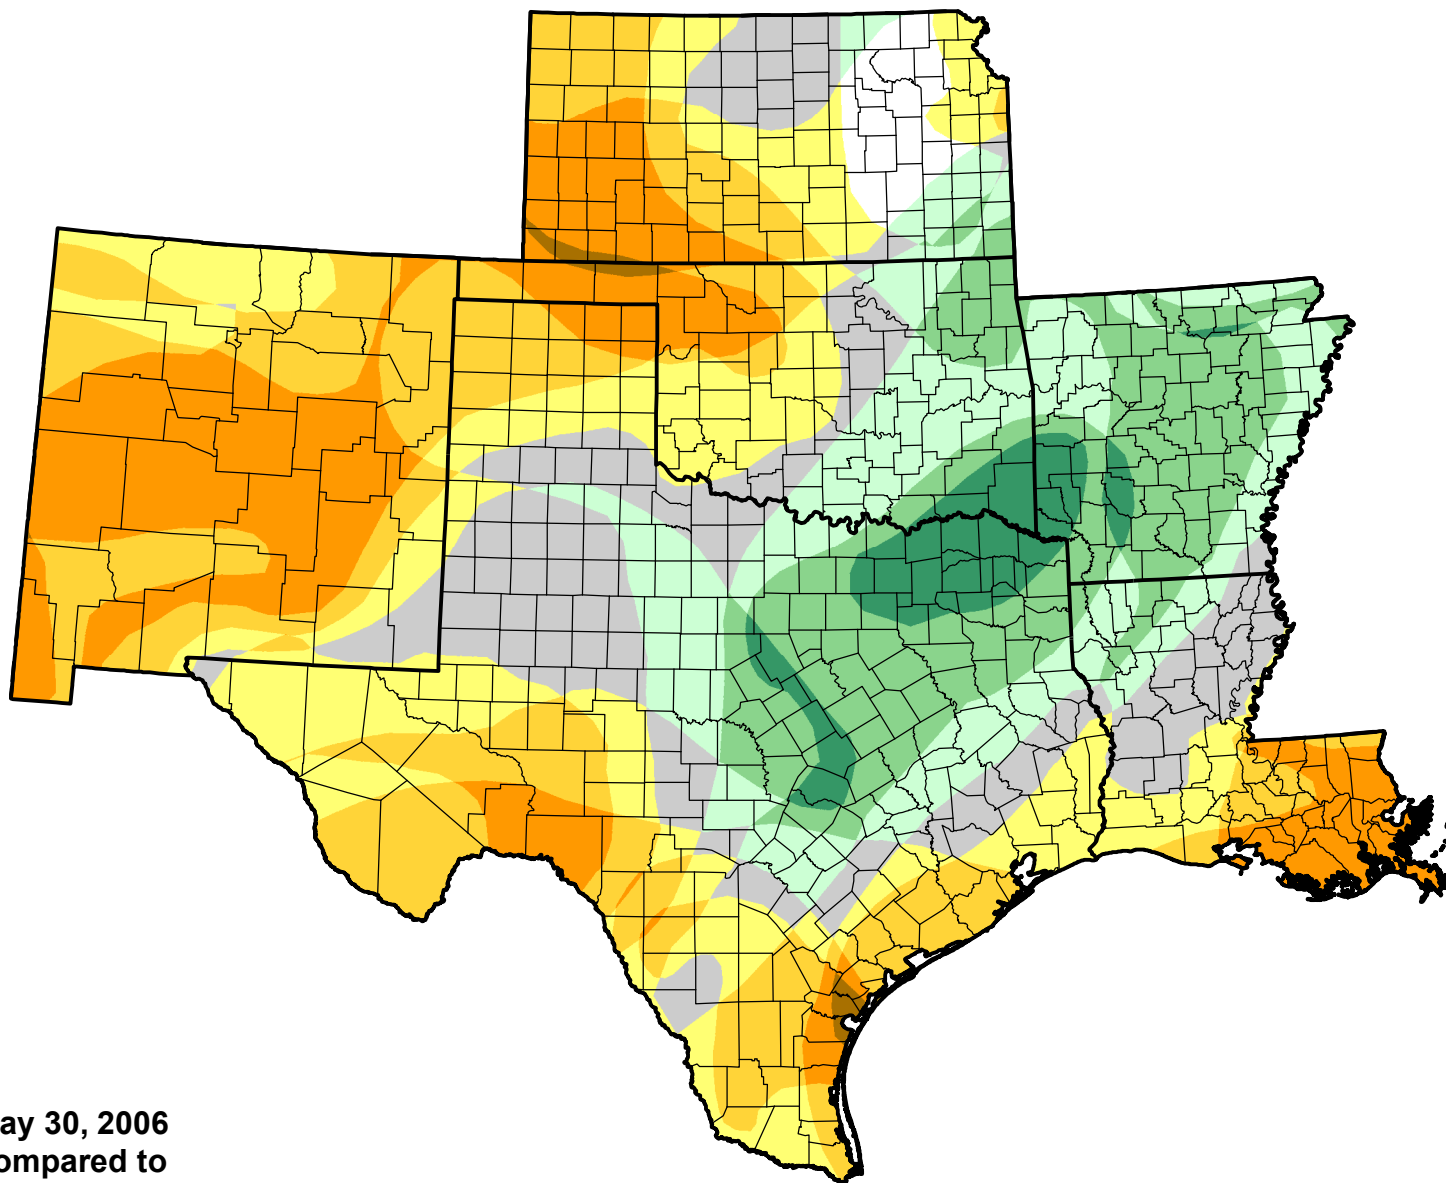

U.S. Drought Monitor Class Change - SCIPP

Start of Calendar Year

May 30, 2006
compared to
January 5, 2006

droughtmonitor.unl.edu

- 5 Class Degradation
- 4 Class Degradation
- 3 Class Degradation
- 2 Class Degradation
- 1 Class Degradation
- No Change
- 1 Class Improvement
- 2 Class Improvement
- 3 Class Improvement
- 4 Class Improvement
- 5 Class Improvement