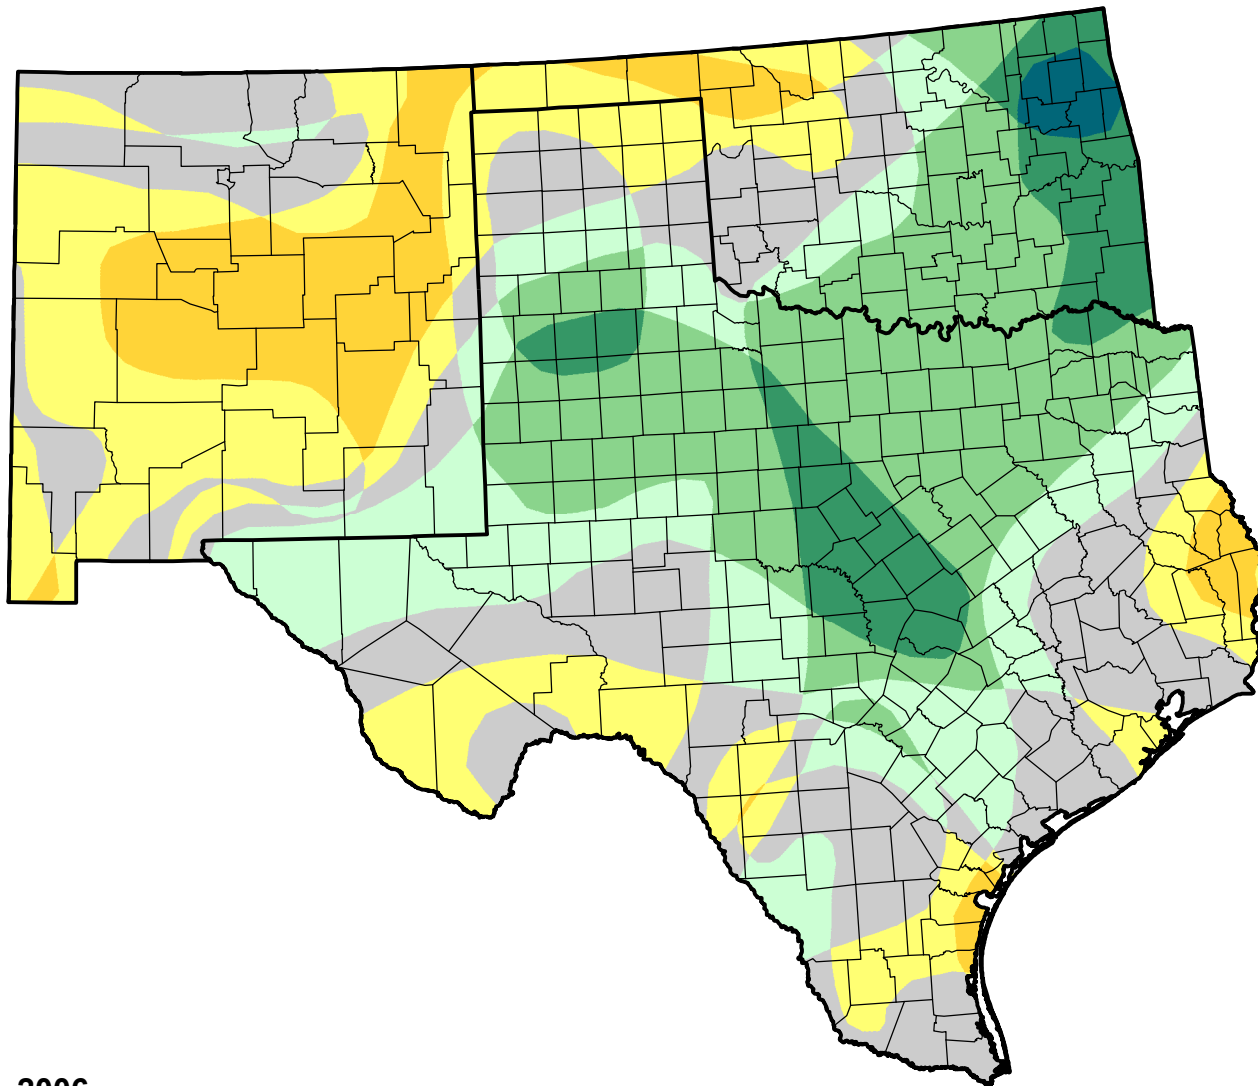

U.S. Drought Monitor Class Change - Southern Plains RDEWS

13 Week

May 30, 2006
compared to
March 2, 2006

droughtmonitor.unl.edu

-  5 Class Degradation
-  4 Class Degradation
-  3 Class Degradation
-  2 Class Degradation
-  1 Class Degradation
-  No Change
-  1 Class Improvement
-  2 Class Improvement
-  3 Class Improvement
-  4 Class Improvement
-  5 Class Improvement