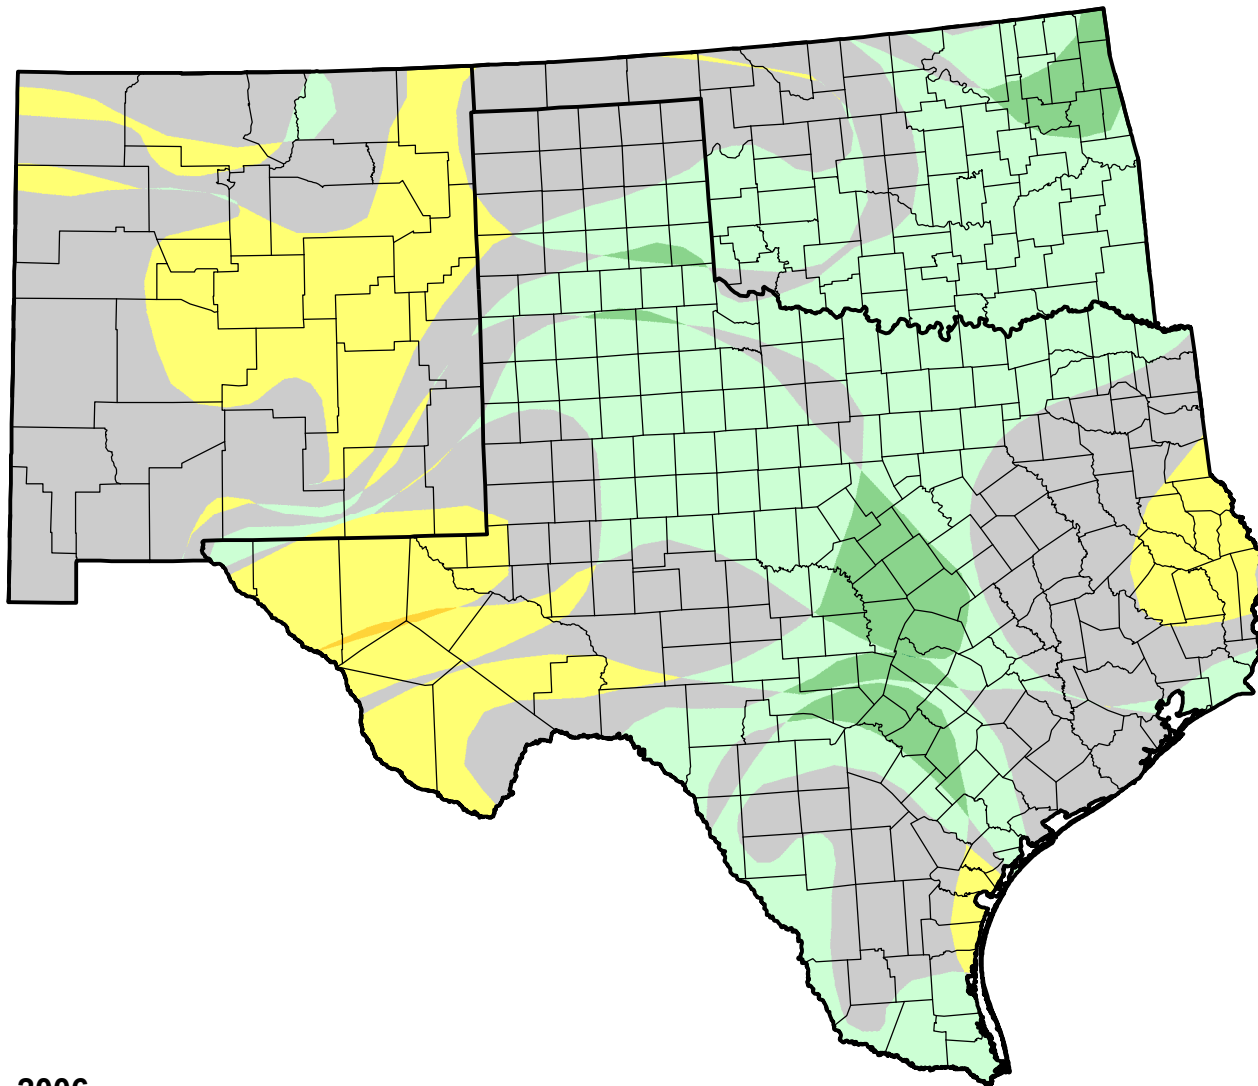

U.S. Drought Monitor Class Change - Southern Plains RDEWS

4 Week

May 30, 2006
compared to
May 4, 2006

droughtmonitor.unl.edu

- | | |
|---|---------------------|
|  | 5 Class Degradation |
|  | 4 Class Degradation |
|  | 3 Class Degradation |
|  | 2 Class Degradation |
|  | 1 Class Degradation |
|  | No Change |
|  | 1 Class Improvement |
|  | 2 Class Improvement |
|  | 3 Class Improvement |
|  | 4 Class Improvement |
|  | 5 Class Improvement |