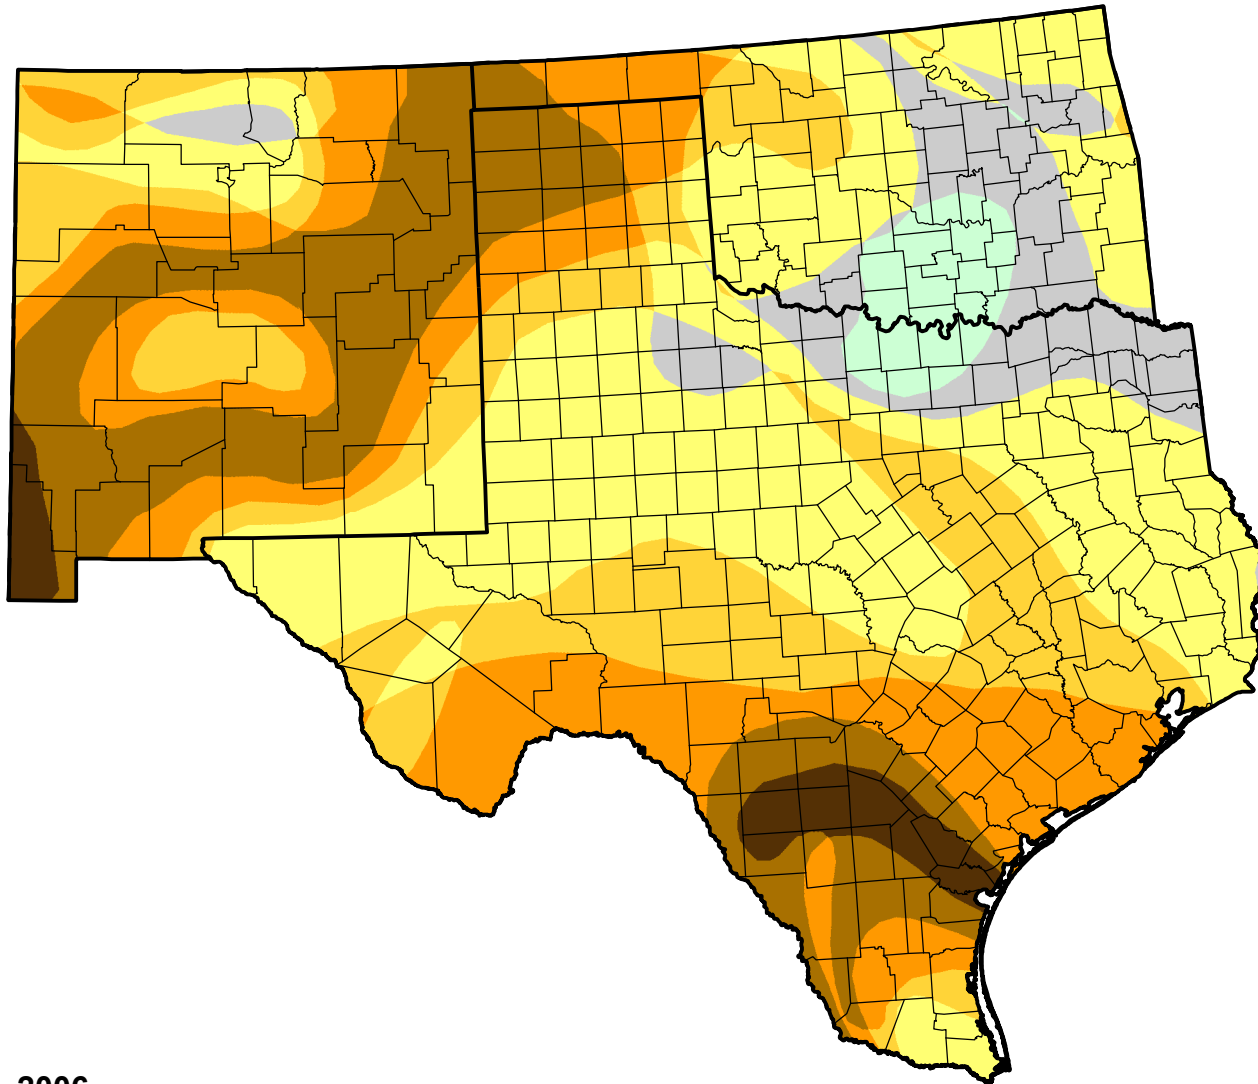

U.S. Drought Monitor Class Change - Southern Plains RDEWS

52 Week

May 30, 2006
compared to
June 2, 2005

droughtmonitor.unl.edu

-  5 Class Degradation
-  4 Class Degradation
-  3 Class Degradation
-  2 Class Degradation
-  1 Class Degradation
-  No Change
-  1 Class Improvement
-  2 Class Improvement
-  3 Class Improvement
-  4 Class Improvement
-  5 Class Improvement