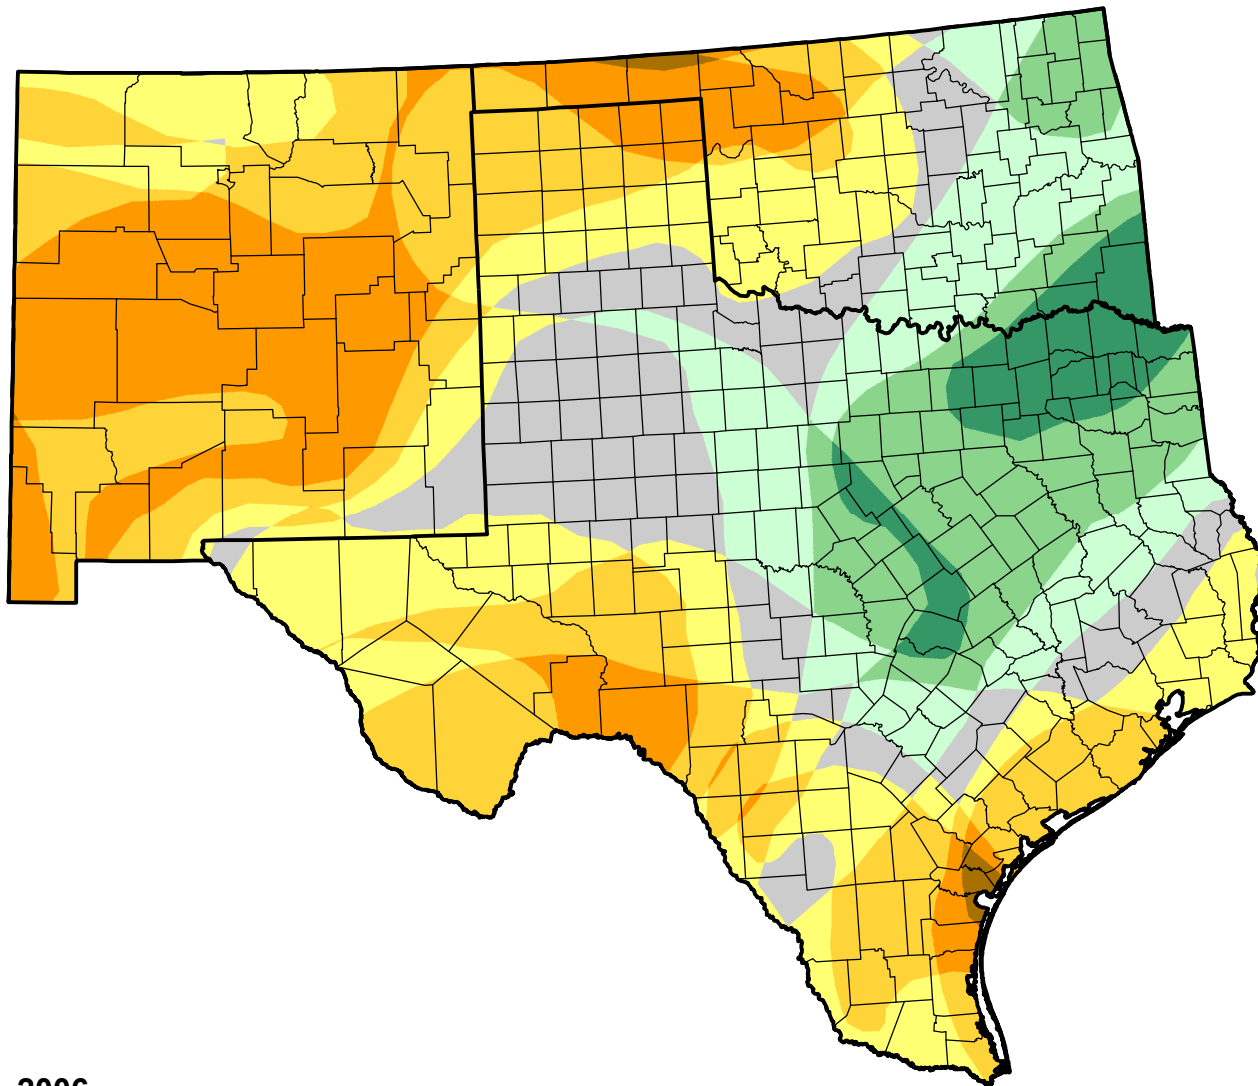

U.S. Drought Monitor Class Change - Southern Plains RDEWS

Start of Calendar Year

May 30, 2006
compared to
January 5, 2006

droughtmonitor.unl.edu

-  5 Class Degradation
-  4 Class Degradation
-  3 Class Degradation
-  2 Class Degradation
-  1 Class Degradation
-  No Change
-  1 Class Improvement
-  2 Class Improvement
-  3 Class Improvement
-  4 Class Improvement
-  5 Class Improvement