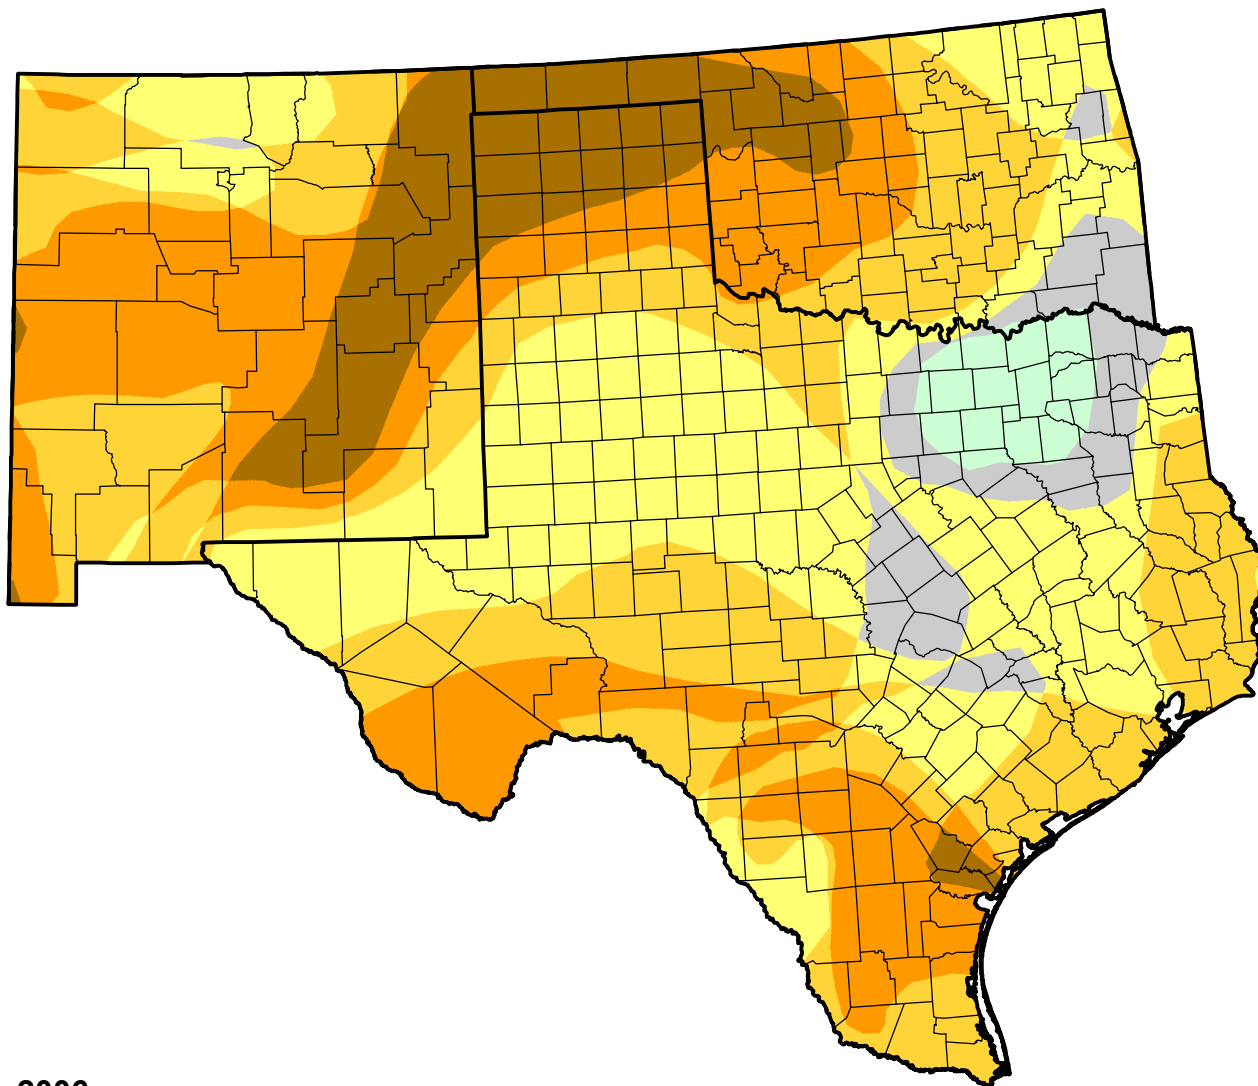

U.S. Drought Monitor Class Change - Southern Plains RDEWS

Start of Water Year

May 30, 2006
compared to
September 29, 2005

droughtmonitor.unl.edu

-  5 Class Degradation
-  4 Class Degradation
-  3 Class Degradation
-  2 Class Degradation
-  1 Class Degradation
-  No Change
-  1 Class Improvement
-  2 Class Improvement
-  3 Class Improvement
-  4 Class Improvement
-  5 Class Improvement