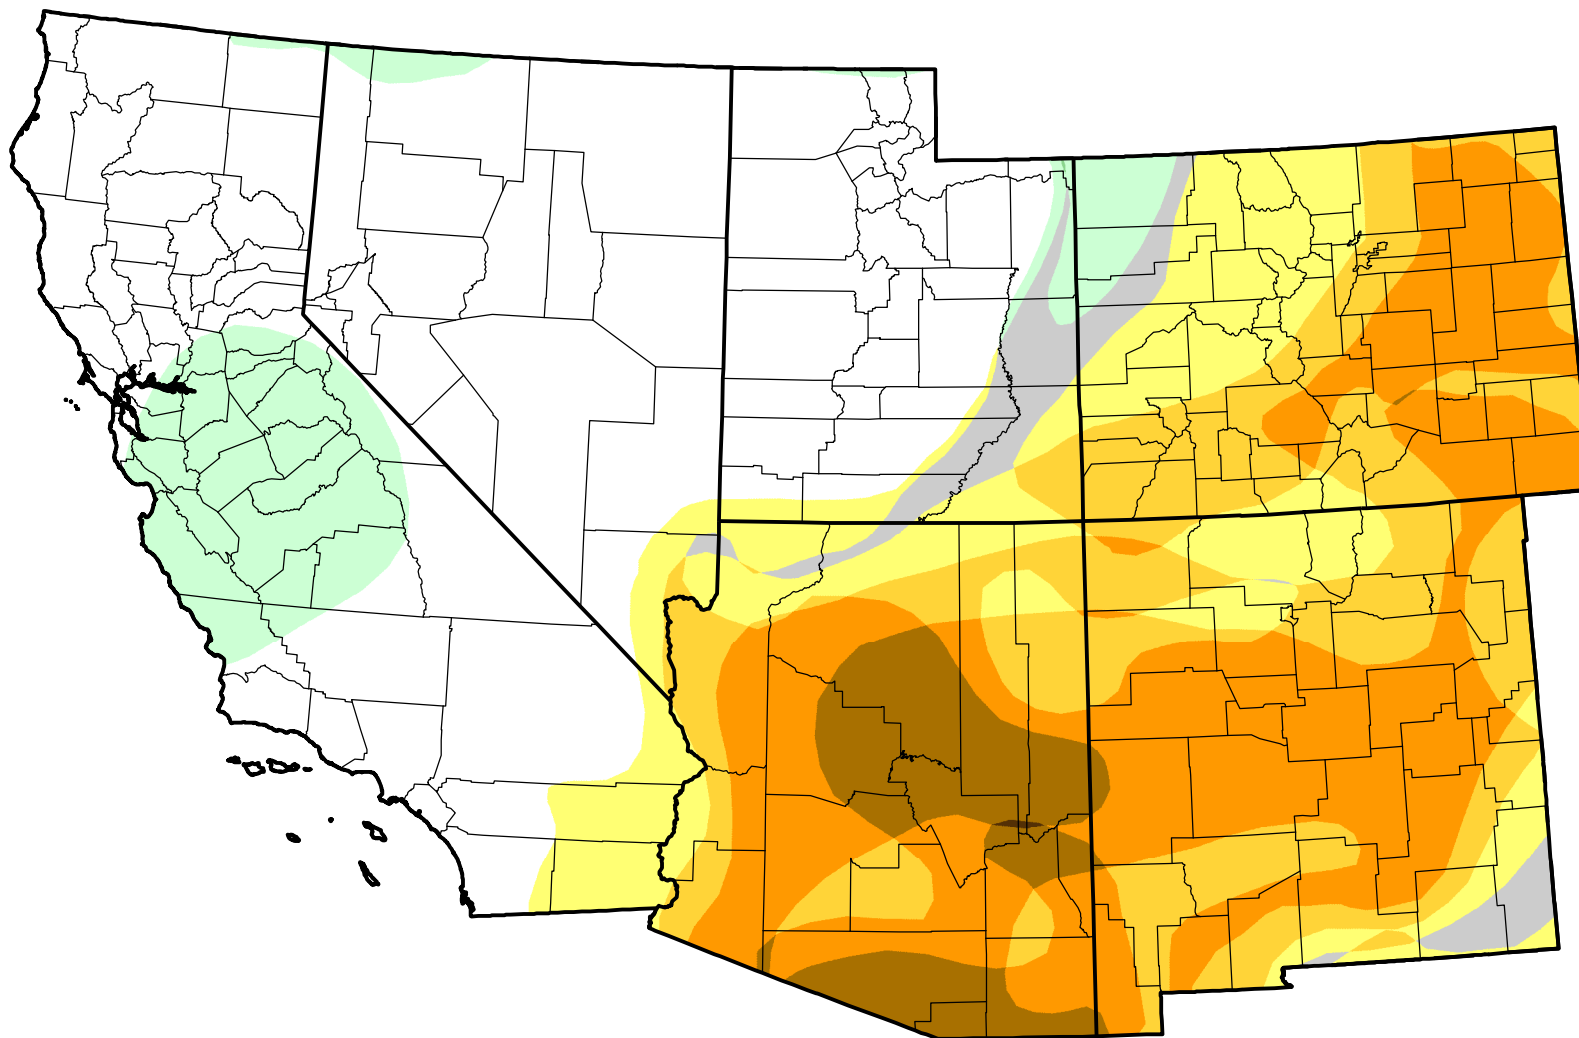

U.S. Drought Monitor Class Change - Southwest

26 Week

May 30, 2006
compared to
December 1, 2005

droughtmonitor.unl.edu

-  5 Class Degradation
-  4 Class Degradation
-  3 Class Degradation
-  2 Class Degradation
-  1 Class Degradation
-  No Change
-  1 Class Improvement
-  2 Class Improvement
-  3 Class Improvement
-  4 Class Improvement
-  5 Class Improvement