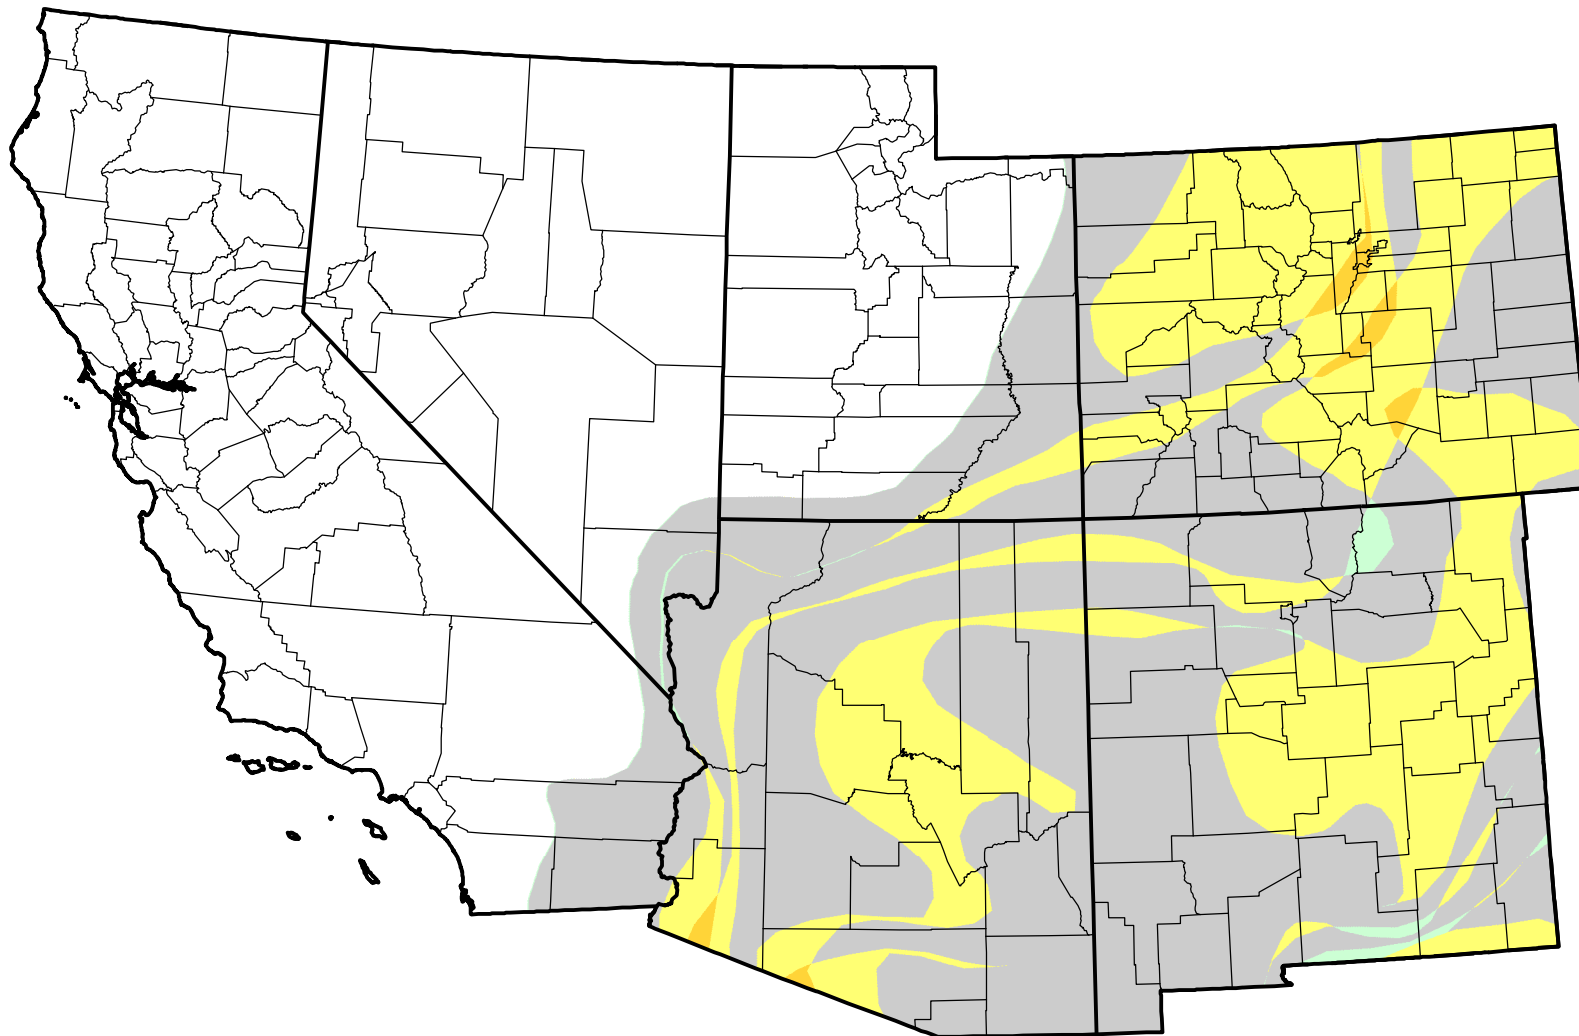

U.S. Drought Monitor Class Change - Southwest

4 Week

May 30, 2006
compared to
May 4, 2006

droughtmonitor.unl.edu

-  5 Class Degradation
-  4 Class Degradation
-  3 Class Degradation
-  2 Class Degradation
-  1 Class Degradation
-  No Change
-  1 Class Improvement
-  2 Class Improvement
-  3 Class Improvement
-  4 Class Improvement
-  5 Class Improvement