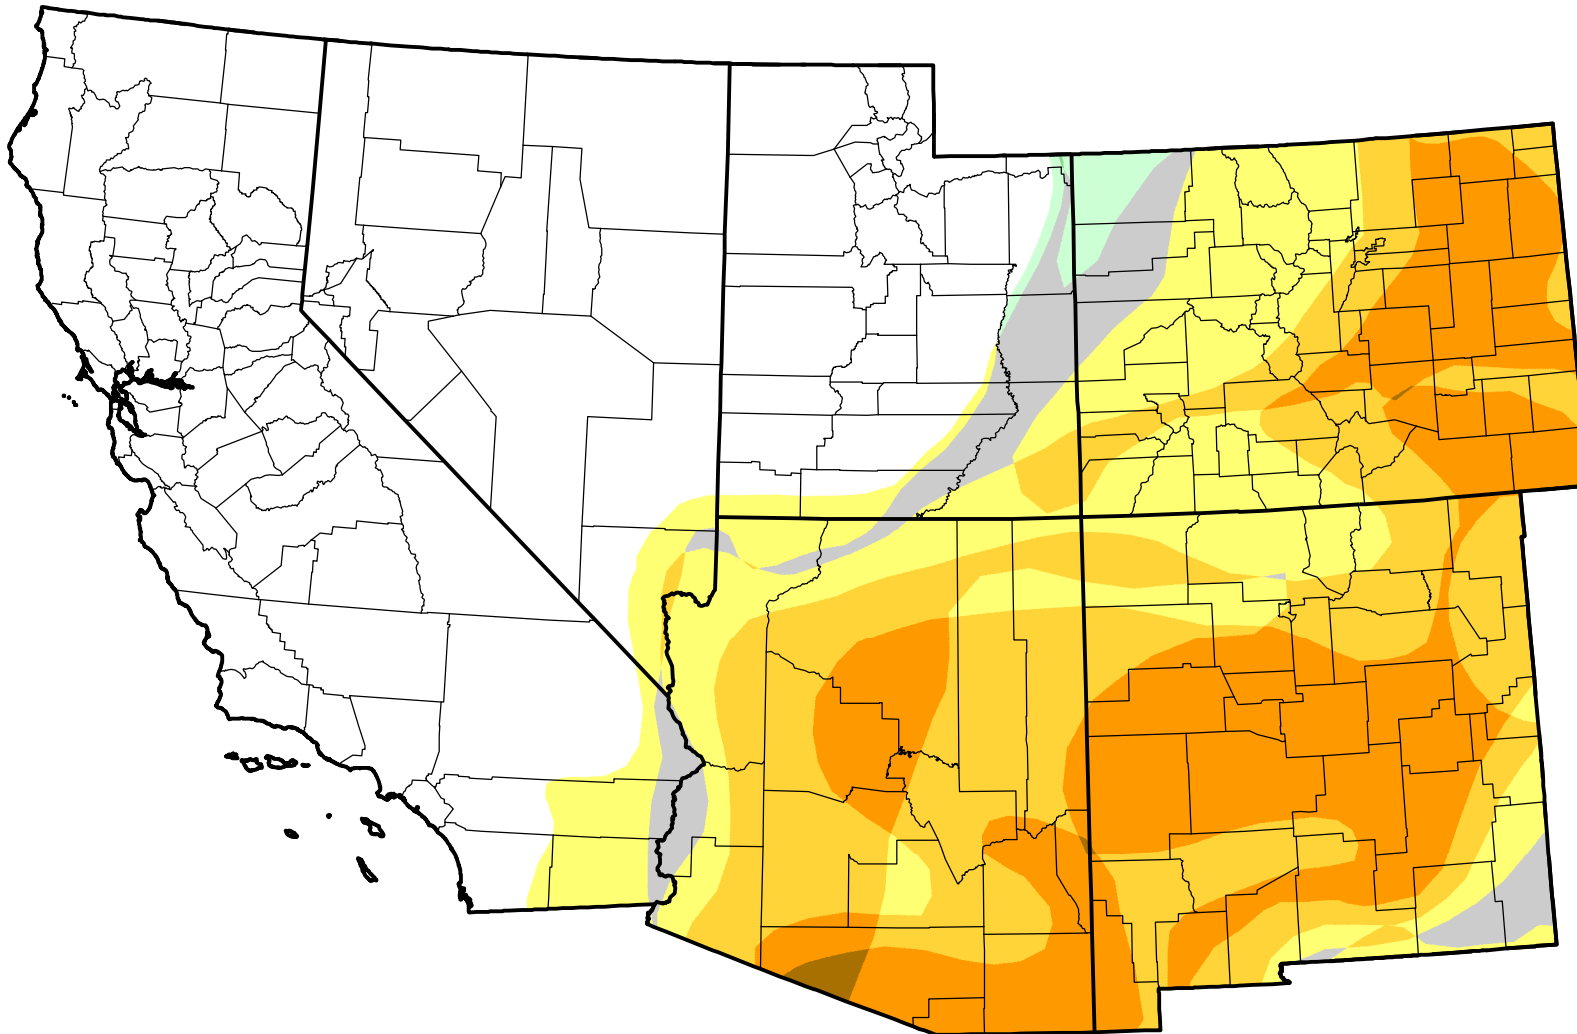

# U.S. Drought Monitor Class Change - Southwest

Start of Calendar Year

May 30, 2006  
compared to  
January 5, 2006

[droughtmonitor.unl.edu](http://droughtmonitor.unl.edu)

-  5 Class Degradation
-  4 Class Degradation
-  3 Class Degradation
-  2 Class Degradation
-  1 Class Degradation
-  No Change
-  1 Class Improvement
-  2 Class Improvement
-  3 Class Improvement
-  4 Class Improvement
-  5 Class Improvement