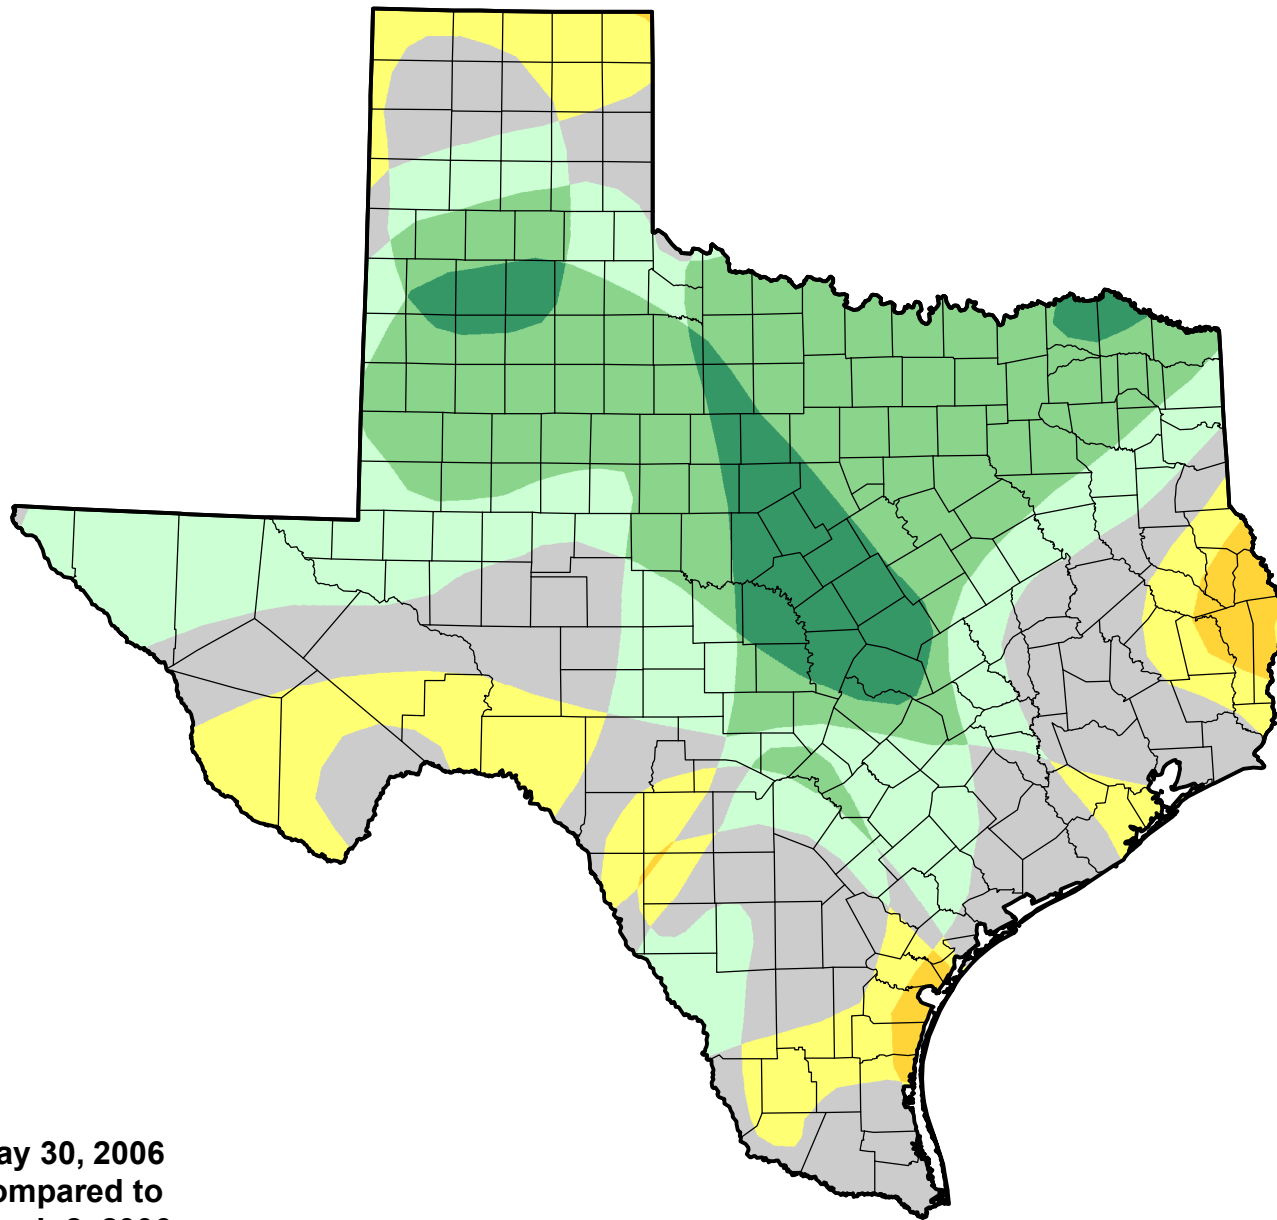

U.S. Drought Monitor Class Change - Texas

13 Week

May 30, 2006
compared to
March 2, 2006

droughtmonitor.unl.edu

- 5 Class Degradation
- 4 Class Degradation
- 3 Class Degradation
- 2 Class Degradation
- 1 Class Degradation
- No Change
- 1 Class Improvement
- 2 Class Improvement
- 3 Class Improvement
- 4 Class Improvement
- 5 Class Improvement