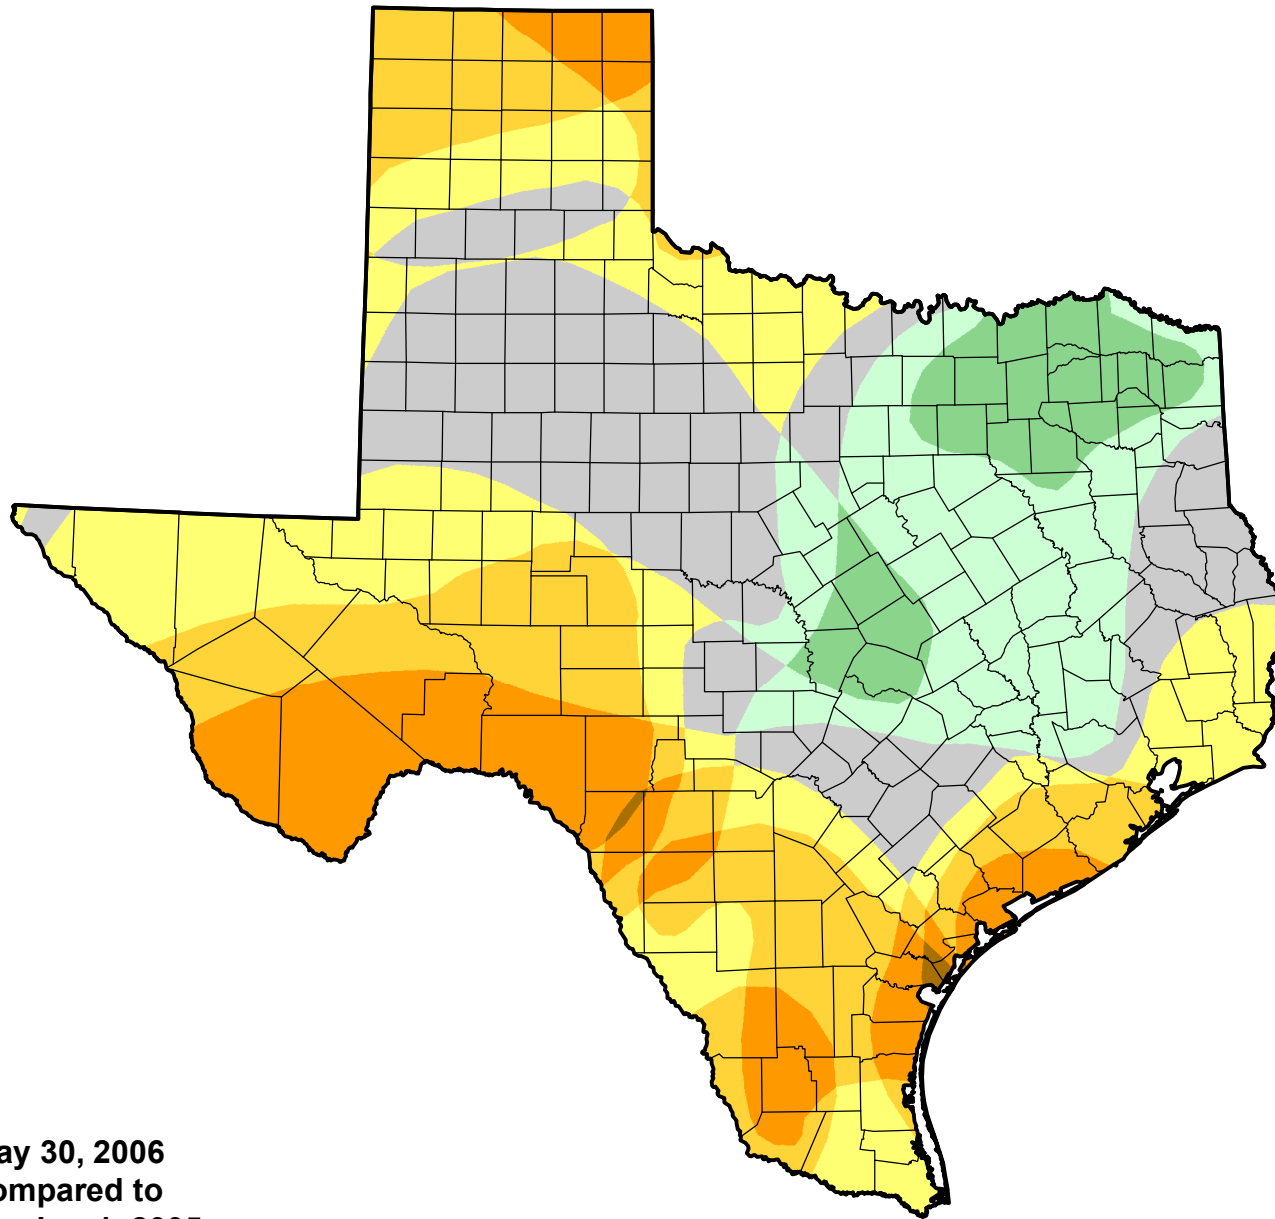

# U.S. Drought Monitor Class Change - Texas

## 26 Week

May 30, 2006  
compared to  
December 1, 2005

[droughtmonitor.unl.edu](http://droughtmonitor.unl.edu)

-  5 Class Degradation
-  4 Class Degradation
-  3 Class Degradation
-  2 Class Degradation
-  1 Class Degradation
-  No Change
-  1 Class Improvement
-  2 Class Improvement
-  3 Class Improvement
-  4 Class Improvement
-  5 Class Improvement