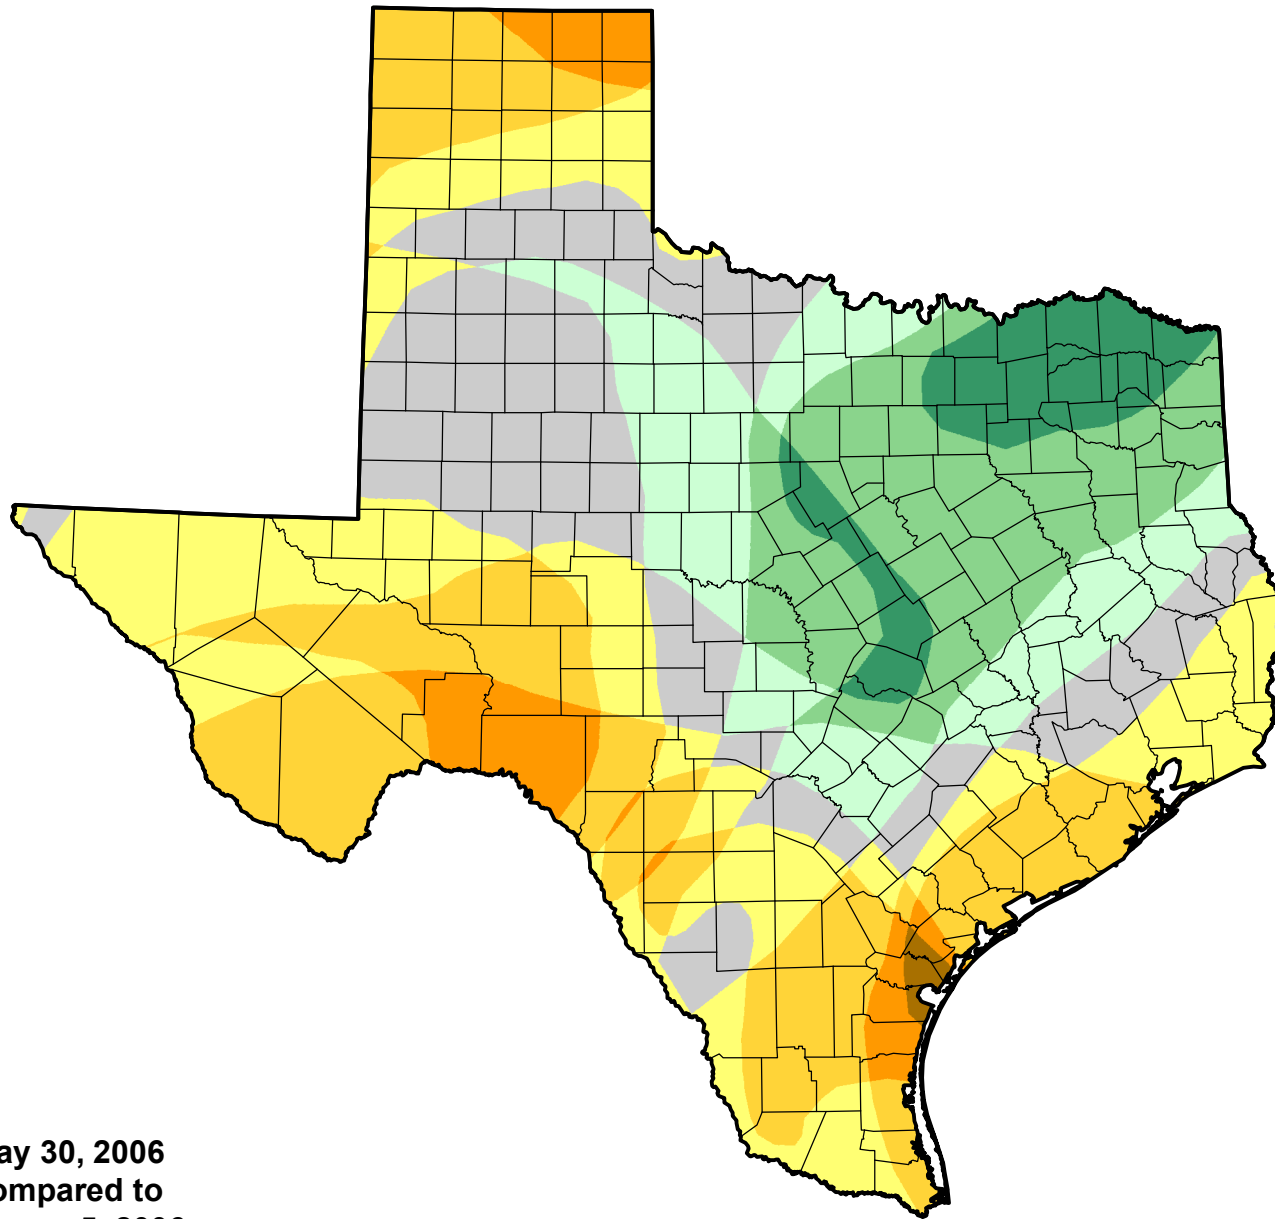

# U.S. Drought Monitor Class Change - Texas

Start of Calendar Year

May 30, 2006  
compared to  
January 5, 2006

[droughtmonitor.unl.edu](http://droughtmonitor.unl.edu)

-  5 Class Degradation
-  4 Class Degradation
-  3 Class Degradation
-  2 Class Degradation
-  1 Class Degradation
-  No Change
-  1 Class Improvement
-  2 Class Improvement
-  3 Class Improvement
-  4 Class Improvement
-  5 Class Improvement