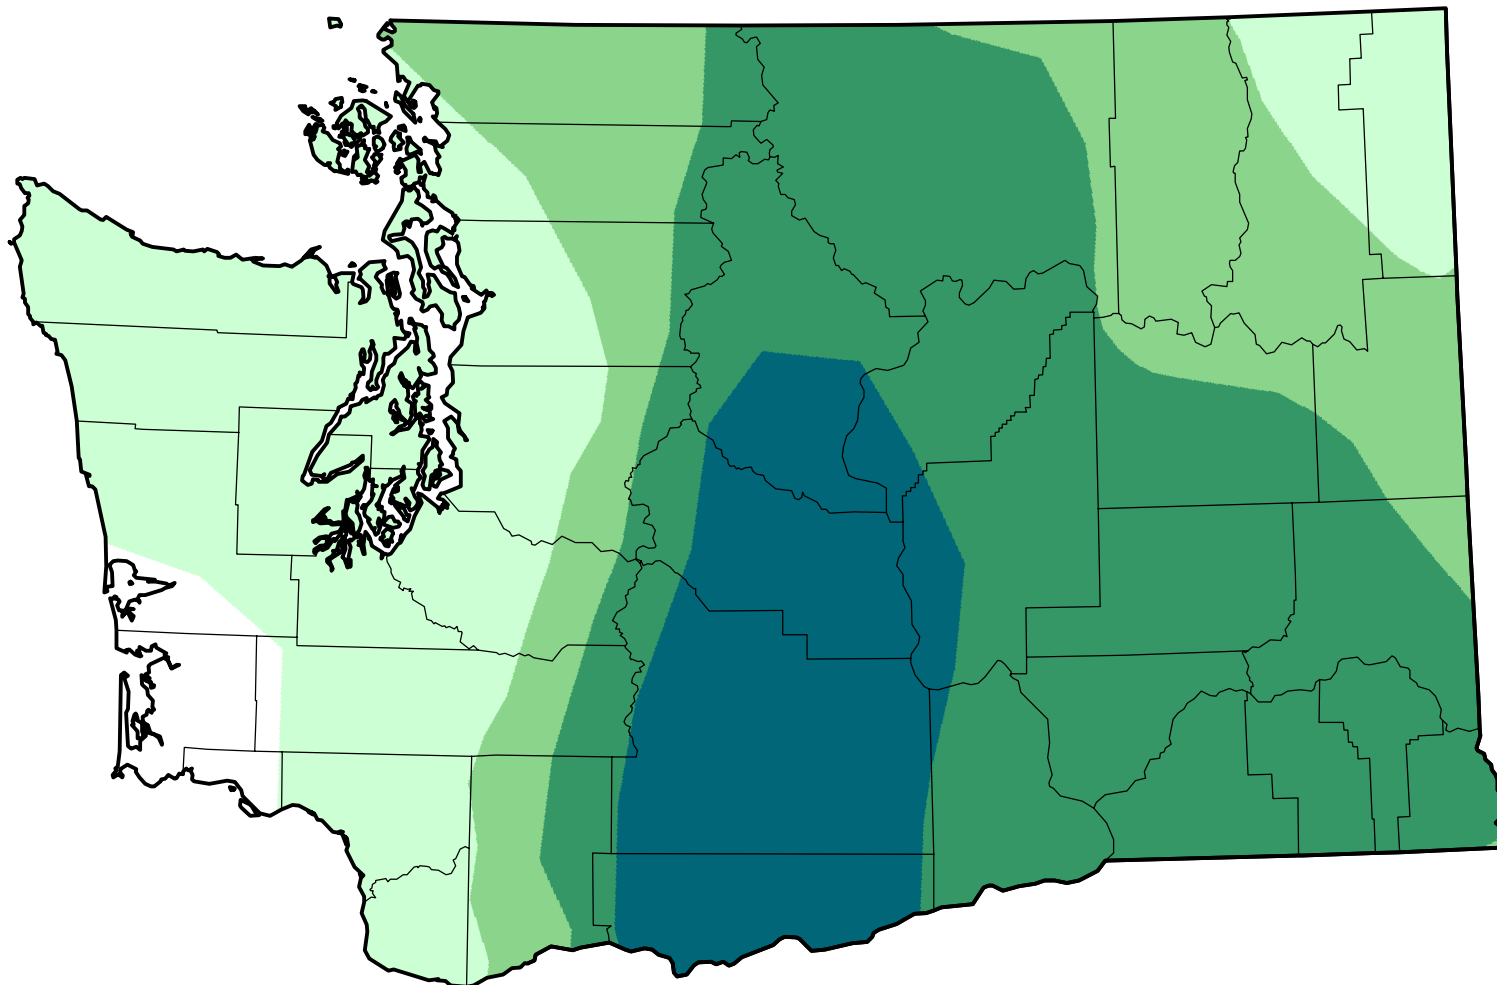

U.S. Drought Monitor Class Change - Washington

Start of Water Year

May 30, 2006
compared to
September 29, 2005

-  5 Class Degradation
-  4 Class Degradation
-  3 Class Degradation
-  2 Class Degradation
-  1 Class Degradation
-  No Change
-  1 Class Improvement
-  2 Class Improvement
-  3 Class Improvement
-  4 Class Improvement
-  5 Class Improvement