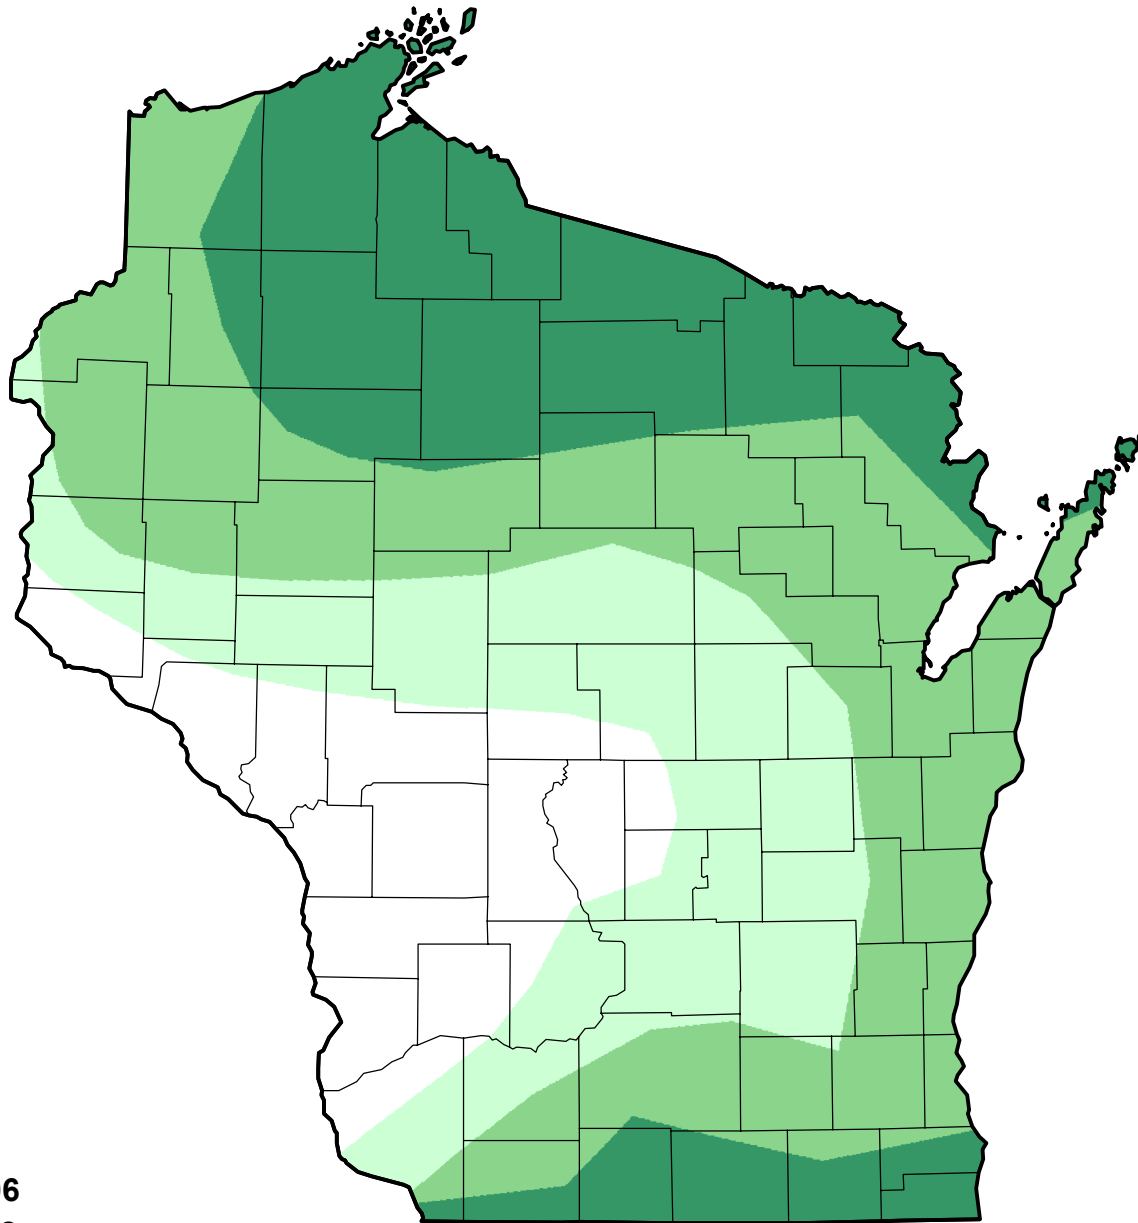

# U.S. Drought Monitor Class Change - Wisconsin

Start of Water Year

May 30, 2006  
compared to  
September 29, 2005

[droughtmonitor.unl.edu](http://droughtmonitor.unl.edu)

-  5 Class Degradation
-  4 Class Degradation
-  3 Class Degradation
-  2 Class Degradation
-  1 Class Degradation
-  No Change
-  1 Class Improvement
-  2 Class Improvement
-  3 Class Improvement
-  4 Class Improvement
-  5 Class Improvement