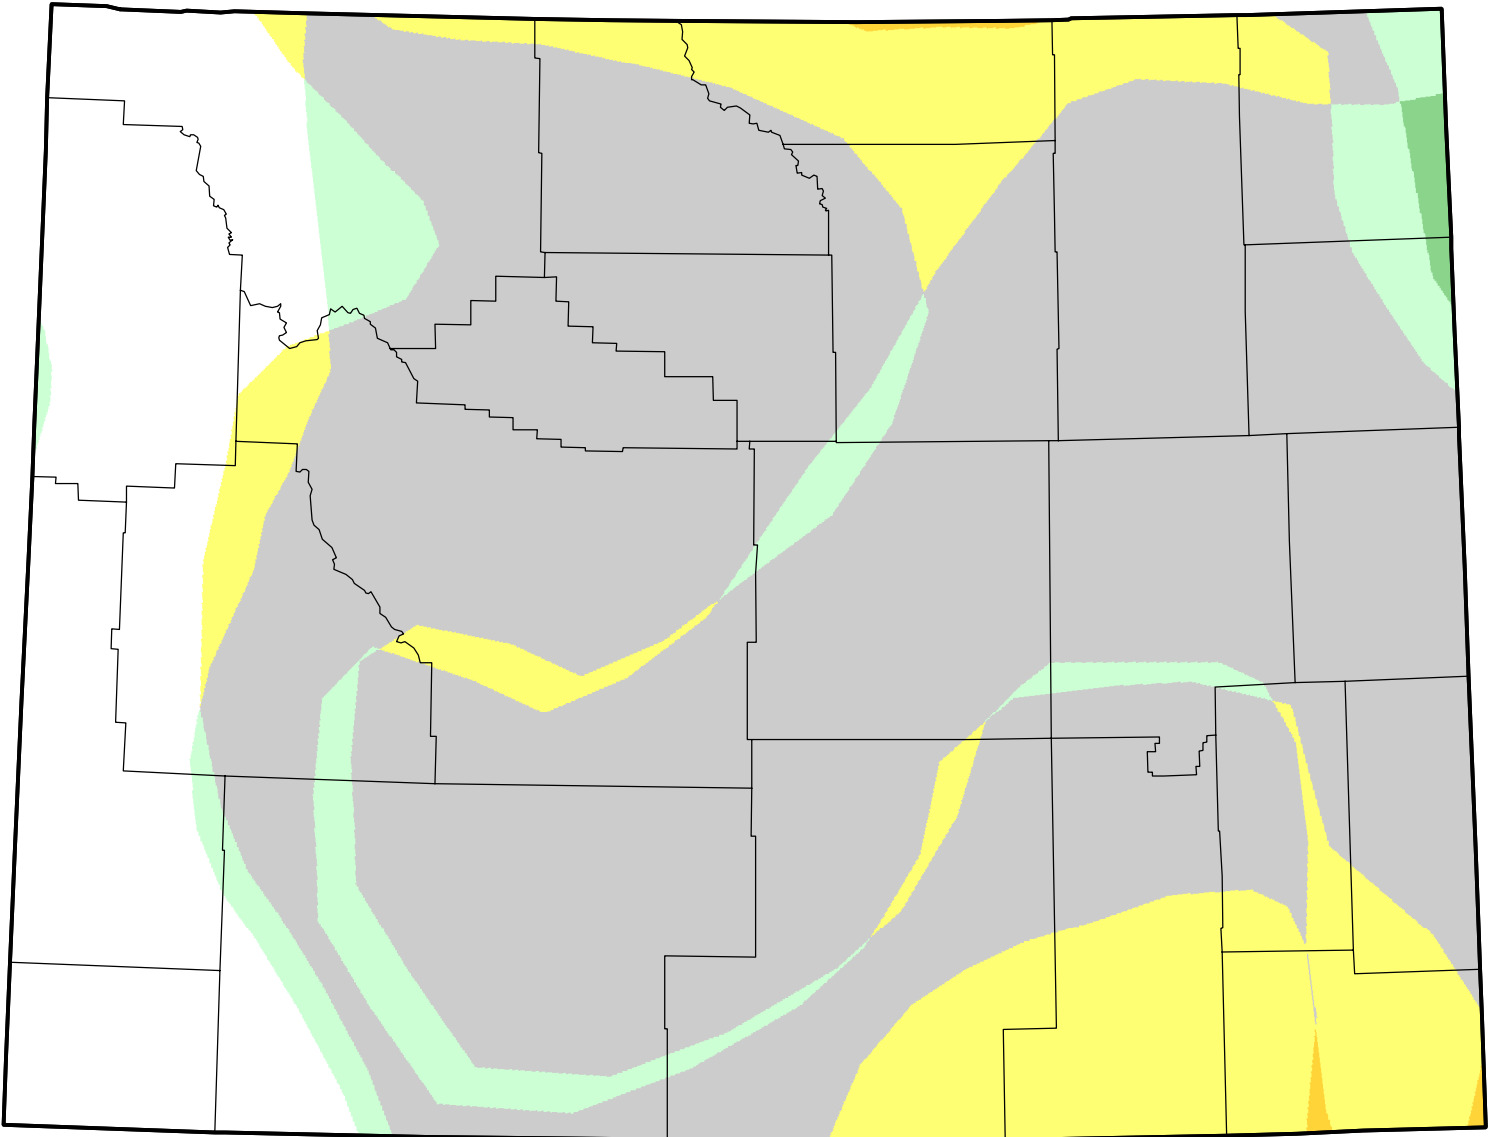

U.S. Drought Monitor Class Change - Wyoming

13 Week

**May 30, 2006
compared to
March 2, 2006**

droughtmonitor.unl.edu

-  5 Class Degradation
-  4 Class Degradation
-  3 Class Degradation
-  2 Class Degradation
-  1 Class Degradation
-  No Change
-  1 Class Improvement
-  2 Class Improvement
-  3 Class Improvement
-  4 Class Improvement
-  5 Class Improvement