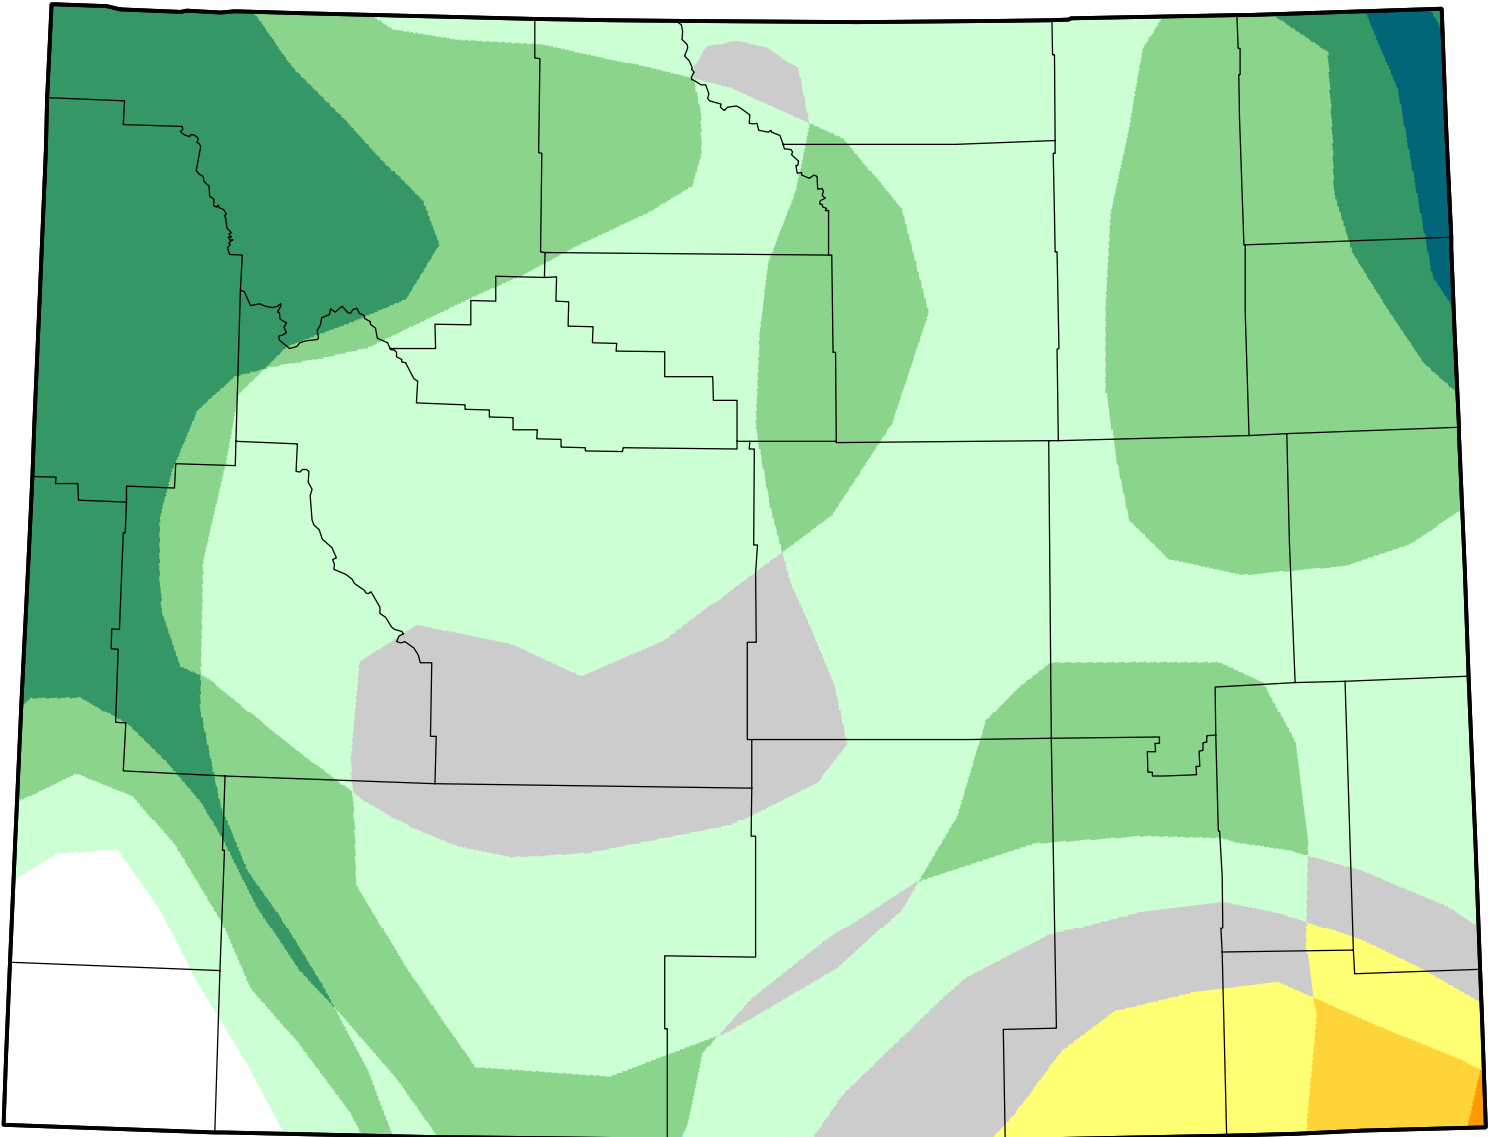

U.S. Drought Monitor Class Change - Wyoming

52 Week

May 30, 2006
compared to
June 2, 2005

droughtmonitor.unl.edu

- 5 Class Degradation
- 4 Class Degradation
- 3 Class Degradation
- 2 Class Degradation
- 1 Class Degradation
- No Change
- 1 Class Improvement
- 2 Class Improvement
- 3 Class Improvement
- 4 Class Improvement
- 5 Class Improvement