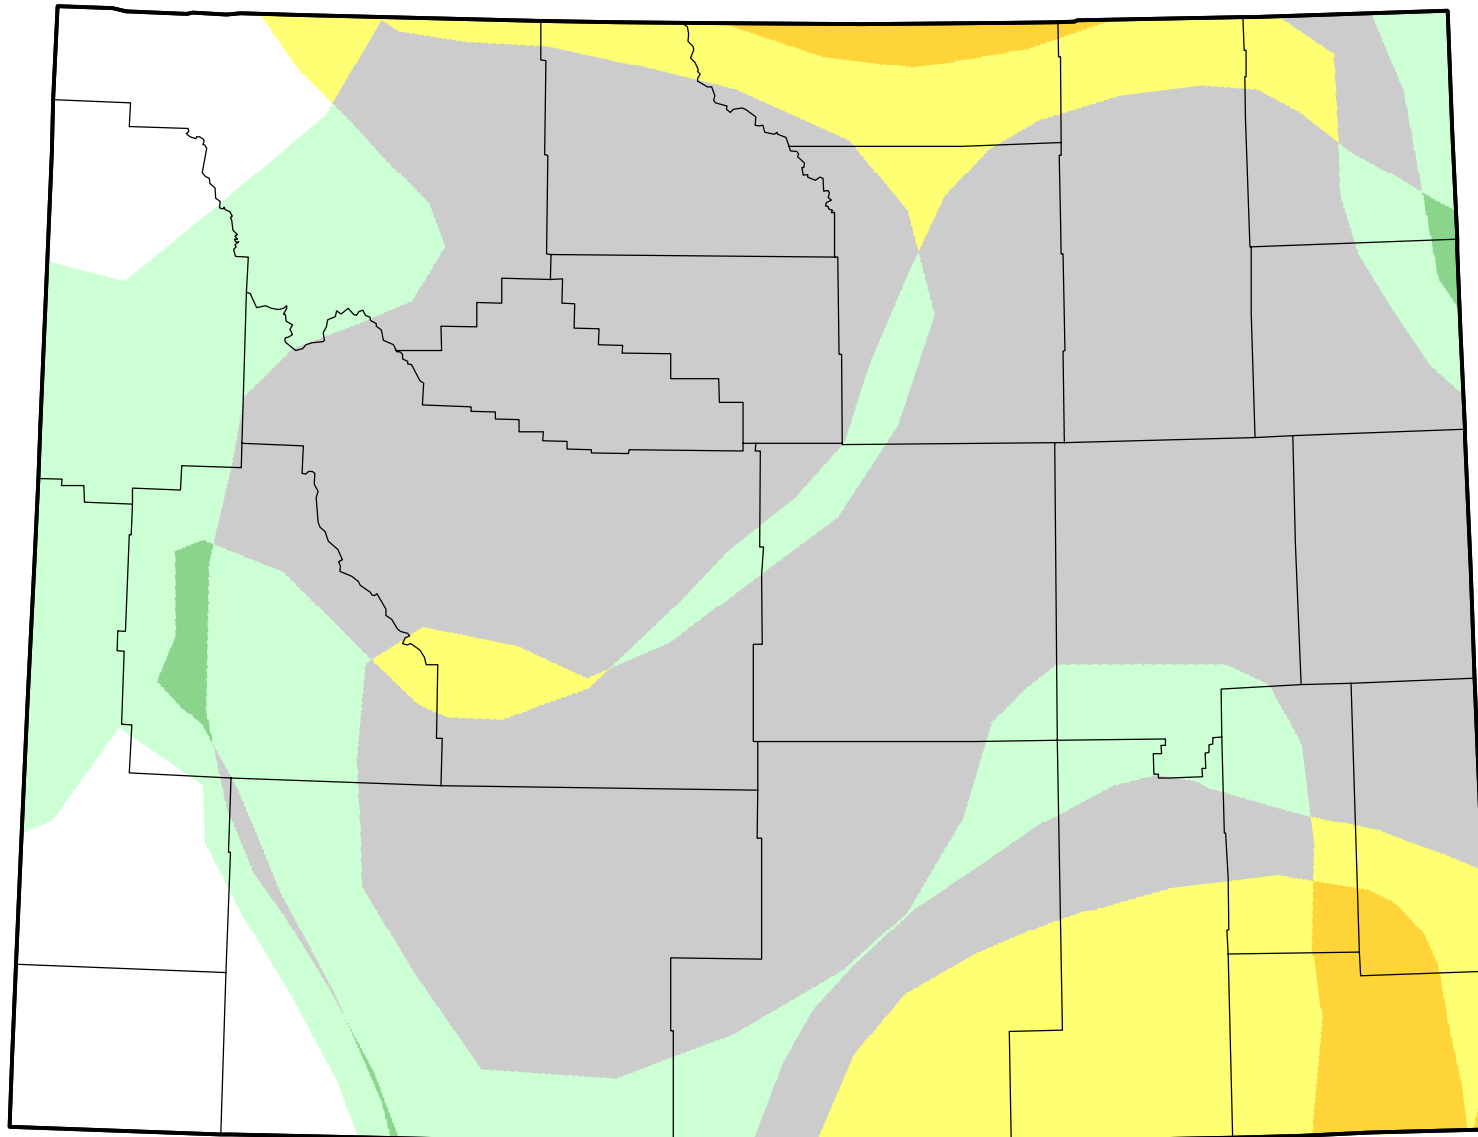

U.S. Drought Monitor Class Change - Wyoming

Start of Calendar Year

May 30, 2006
compared to
January 5, 2006

droughtmonitor.unl.edu

-  5 Class Degradation
-  4 Class Degradation
-  3 Class Degradation
-  2 Class Degradation
-  1 Class Degradation
-  No Change
-  1 Class Improvement
-  2 Class Improvement
-  3 Class Improvement
-  4 Class Improvement
-  5 Class Improvement