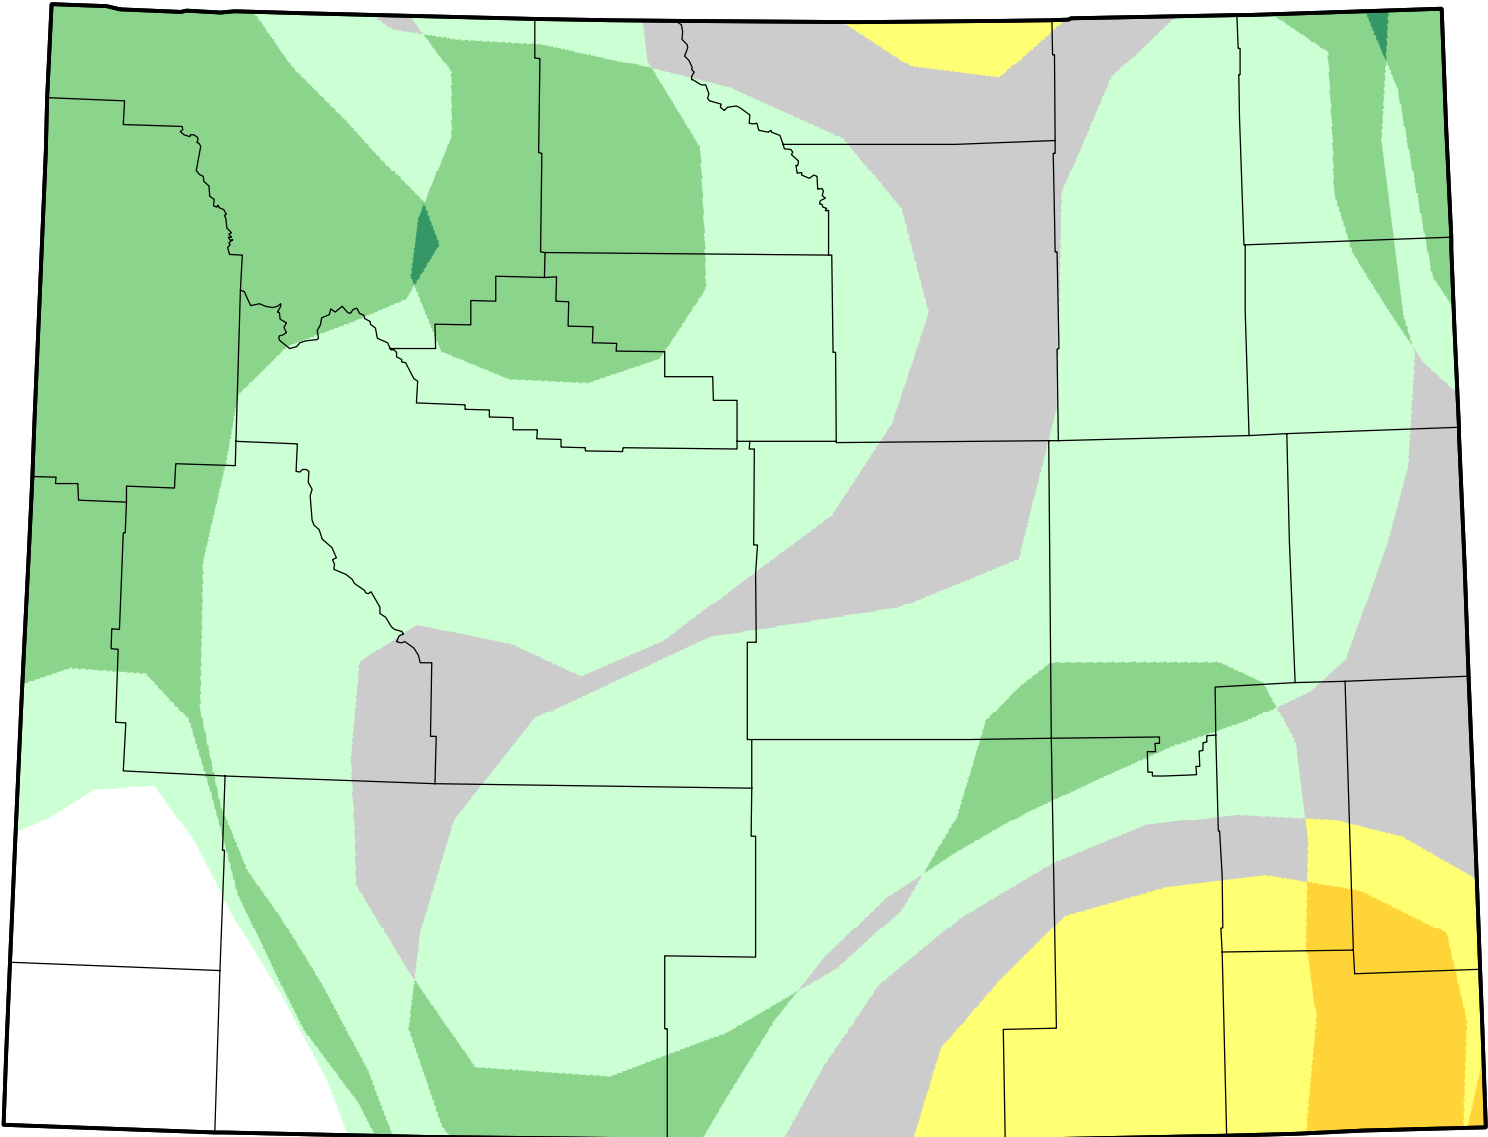

U.S. Drought Monitor Class Change - Wyoming

Start of Water Year

May 30, 2006
compared to
September 29, 2005

droughtmonitor.unl.edu

- 5 Class Degradation
- 4 Class Degradation
- 3 Class Degradation
- 2 Class Degradation
- 1 Class Degradation
- No Change
- 1 Class Improvement
- 2 Class Improvement
- 3 Class Improvement
- 4 Class Improvement
- 5 Class Improvement