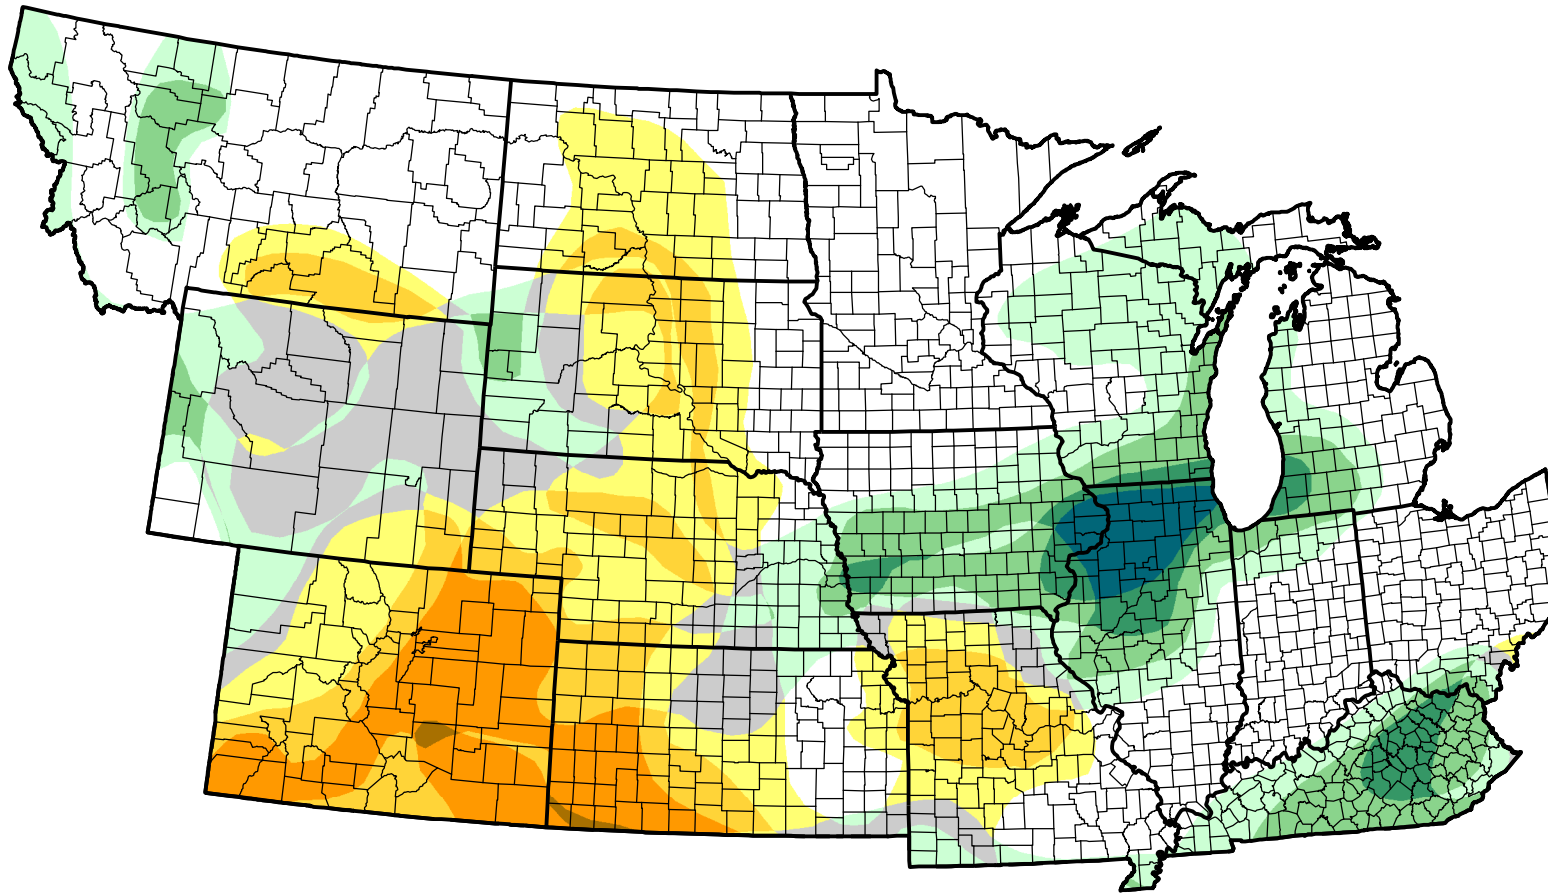

U.S. Drought Monitor Class Change - NWS Central 26 Week

June 6, 2006
compared to
December 8, 2005

droughtmonitor.unl.edu

-  5 Class Degradation
-  4 Class Degradation
-  3 Class Degradation
-  2 Class Degradation
-  1 Class Degradation
-  No Change
-  1 Class Improvement
-  2 Class Improvement
-  3 Class Improvement
-  4 Class Improvement
-  5 Class Improvement