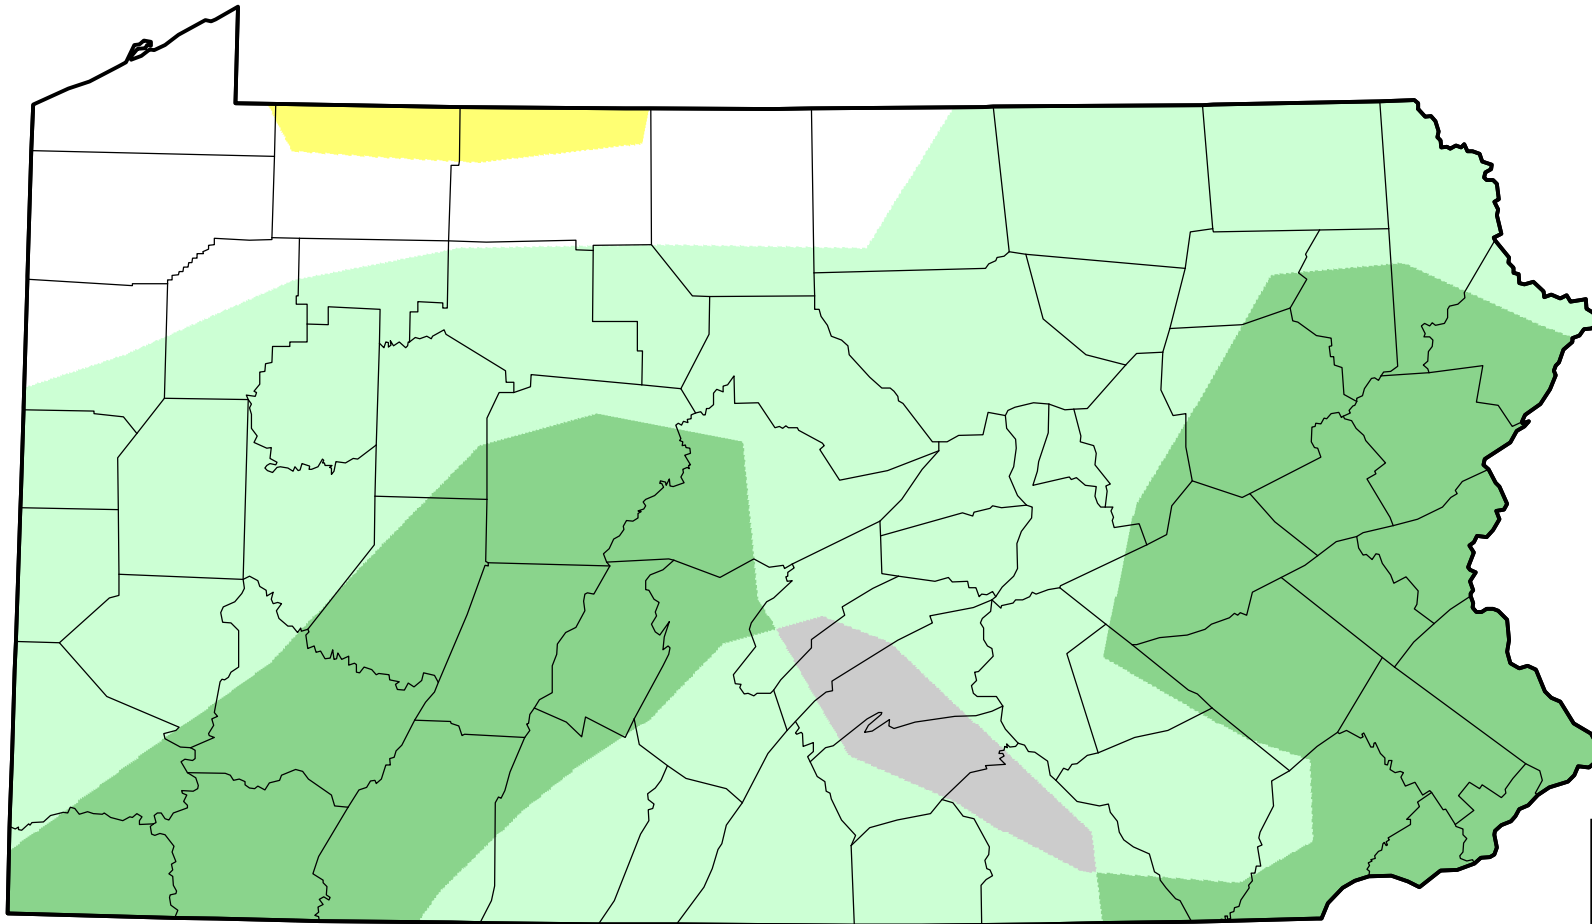

U.S. Drought Monitor Class Change - Pennsylvania

Start of Water Year

**June 6, 2006
compared to
September 29, 2005**

droughtmonitor.unl.edu

-  5 Class Degradation
-  4 Class Degradation
-  3 Class Degradation
-  2 Class Degradation
-  1 Class Degradation
-  No Change
-  1 Class Improvement
-  2 Class Improvement
-  3 Class Improvement
-  4 Class Improvement
-  5 Class Improvement