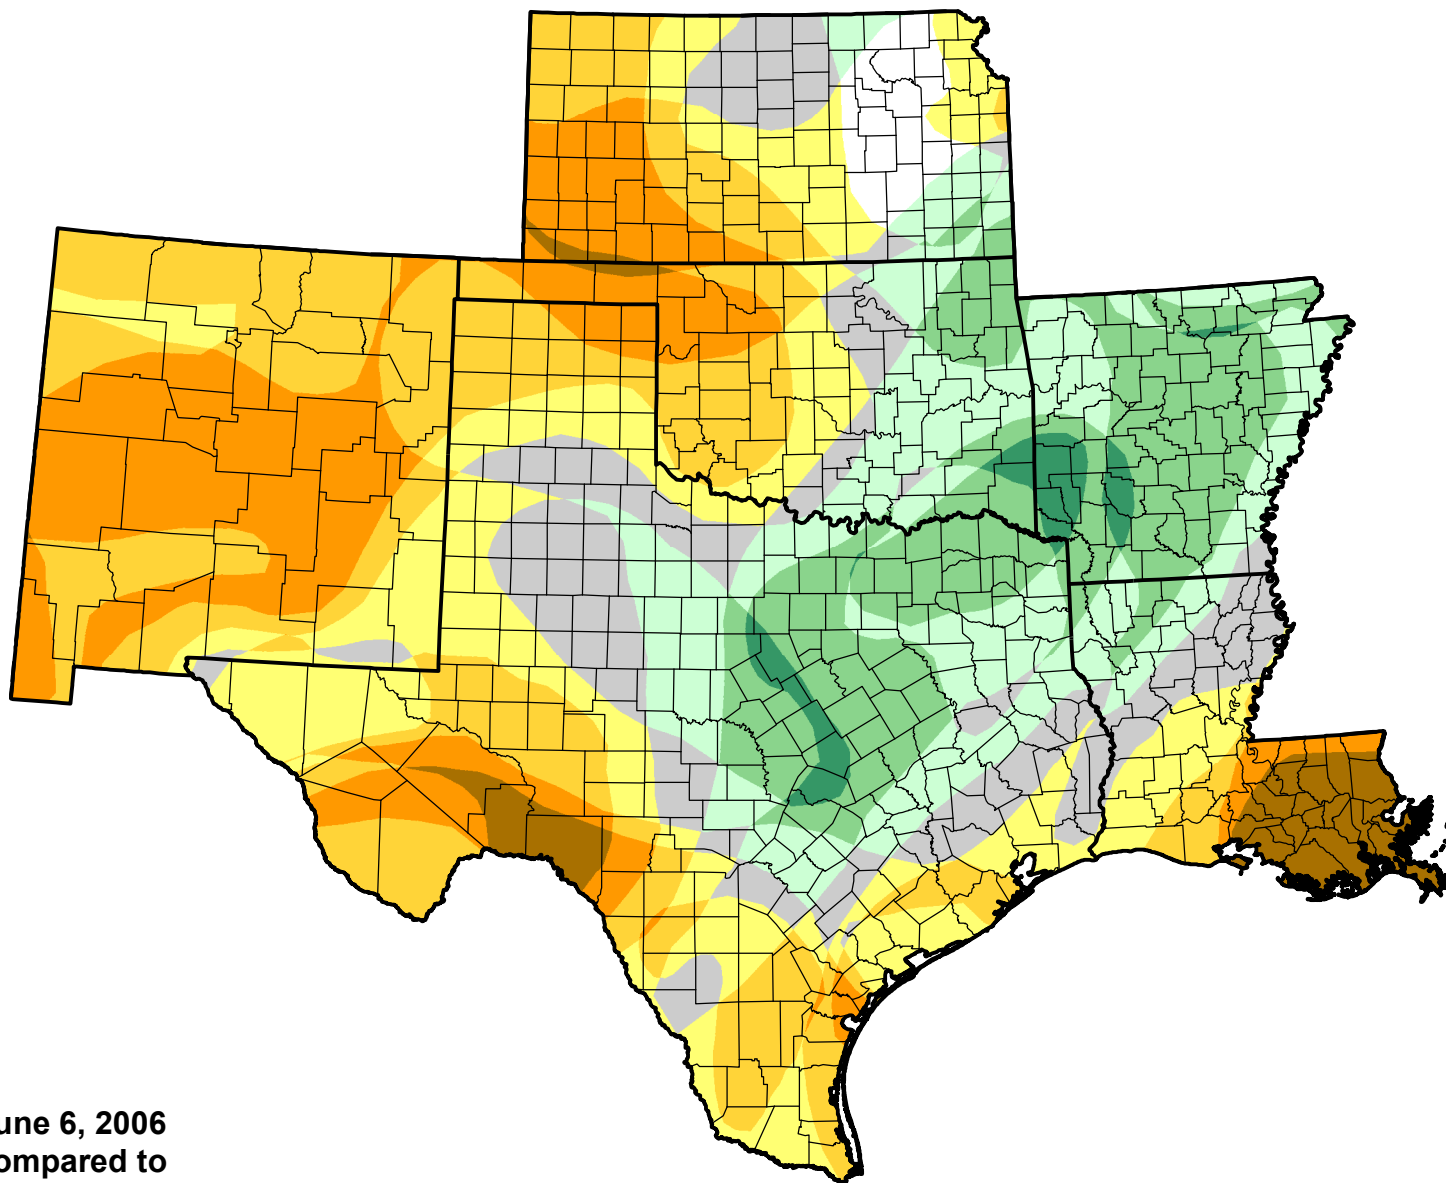

U.S. Drought Monitor Class Change - SCIPP

Start of Calendar Year

June 6, 2006
compared to
January 5, 2006

droughtmonitor.unl.edu

- 5 Class Degradation
- 4 Class Degradation
- 3 Class Degradation
- 2 Class Degradation
- 1 Class Degradation
- No Change
- 1 Class Improvement
- 2 Class Improvement
- 3 Class Improvement
- 4 Class Improvement
- 5 Class Improvement