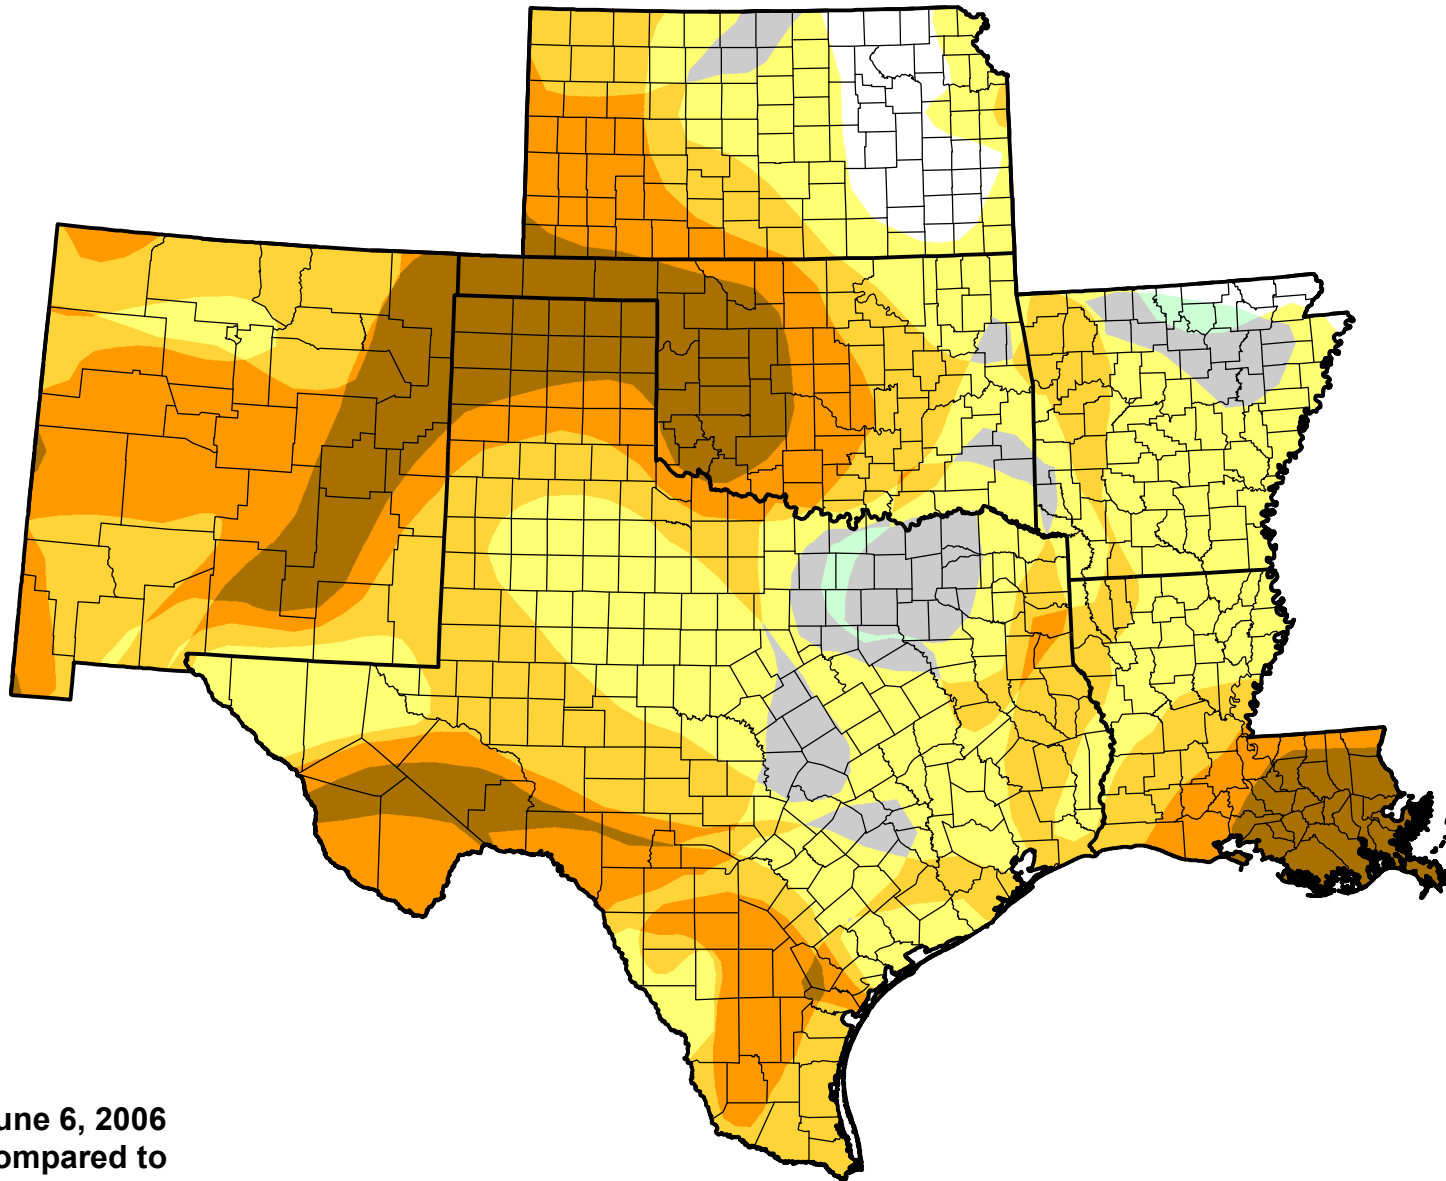

U.S. Drought Monitor Class Change - SCIPP

Start of Water Year

June 6, 2006
compared to
September 29, 2005

droughtmonitor.unl.edu