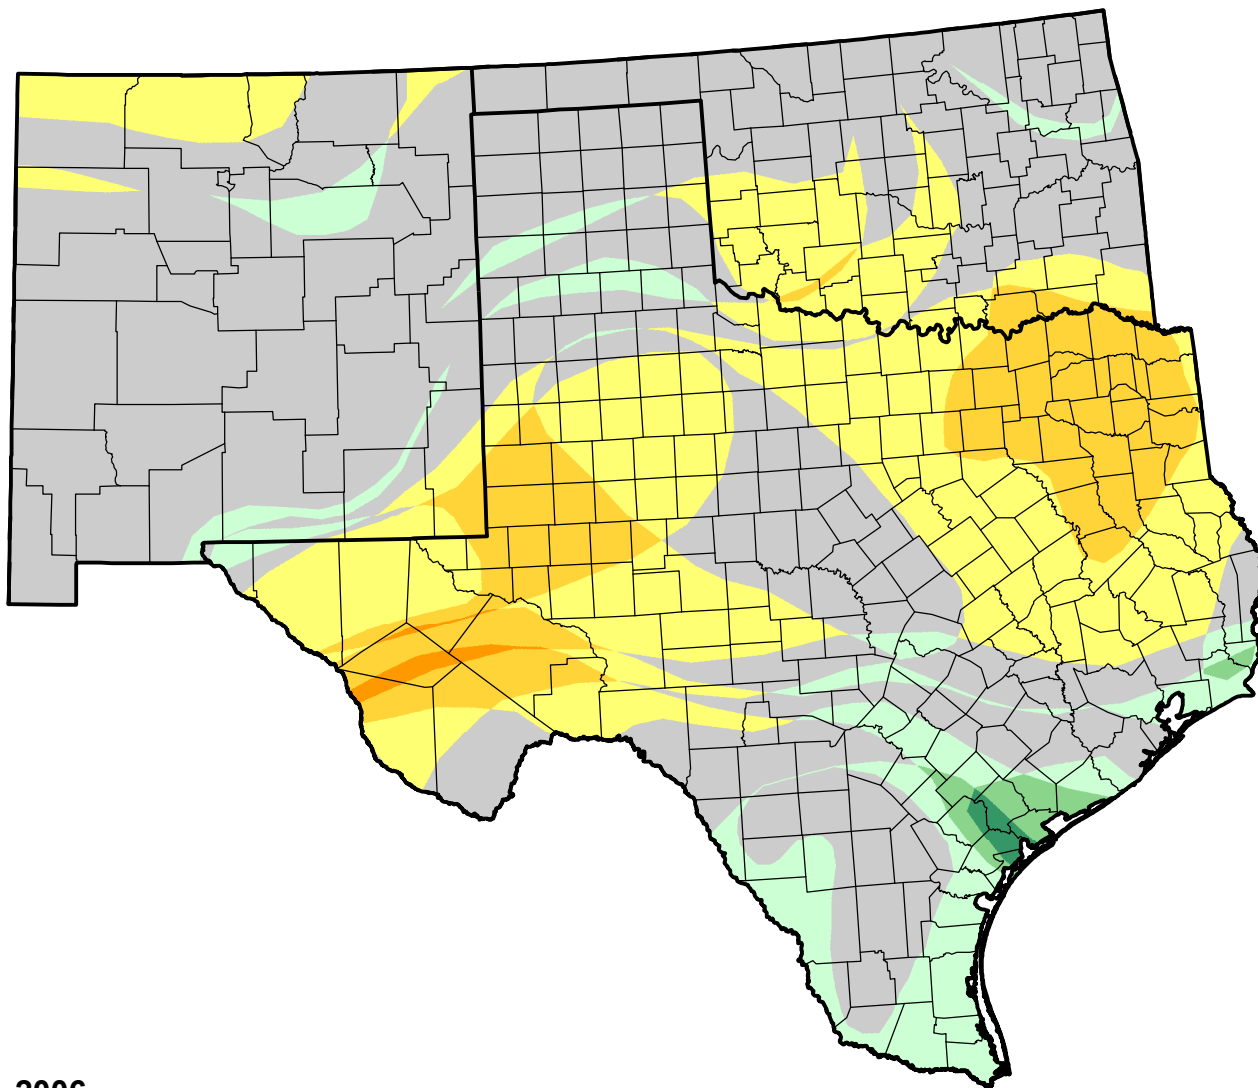

U.S. Drought Monitor Class Change - Southern Plains RDEWS

4 Week

June 6, 2006
compared to
May 11, 2006

droughtmonitor.unl.edu

- | | |
|---|---------------------|
|  | 5 Class Degradation |
|  | 4 Class Degradation |
|  | 3 Class Degradation |
|  | 2 Class Degradation |
|  | 1 Class Degradation |
|  | No Change |
|  | 1 Class Improvement |
|  | 2 Class Improvement |
|  | 3 Class Improvement |
|  | 4 Class Improvement |
|  | 5 Class Improvement |