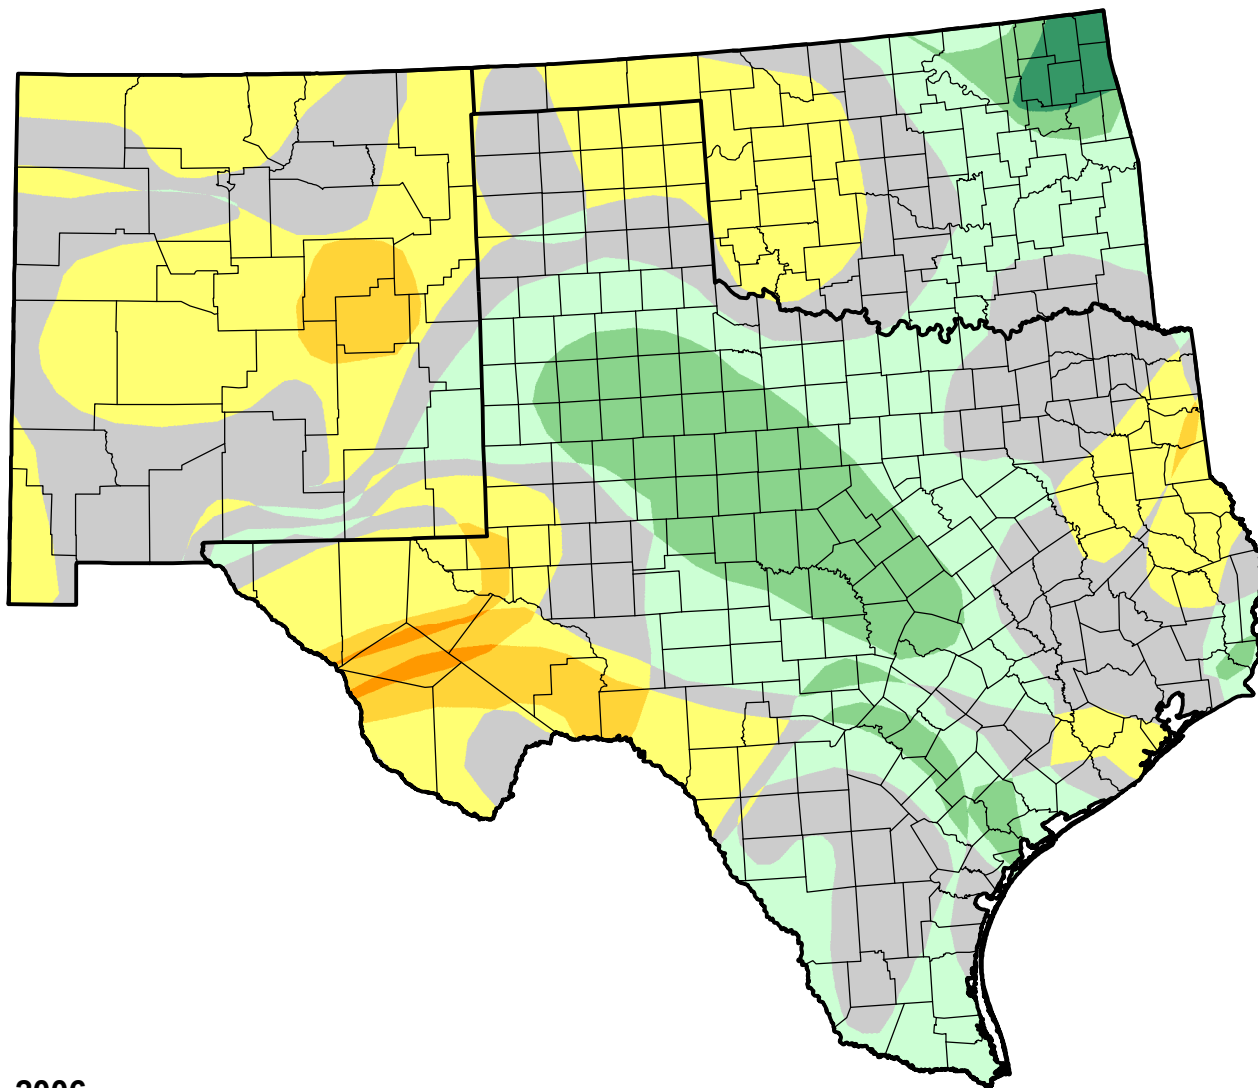

U.S. Drought Monitor Class Change - Southern Plains RDEWS

8 Week

June 6, 2006
compared to
April 13, 2006

droughtmonitor.unl.edu

- | | |
|---------------------------------------------------------------------------------------|---------------------|
|  | 5 Class Degradation |
|  | 4 Class Degradation |
|  | 3 Class Degradation |
|  | 2 Class Degradation |
|  | 1 Class Degradation |
|  | No Change |
|  | 1 Class Improvement |
|  | 2 Class Improvement |
|  | 3 Class Improvement |
|  | 4 Class Improvement |
|  | 5 Class Improvement |