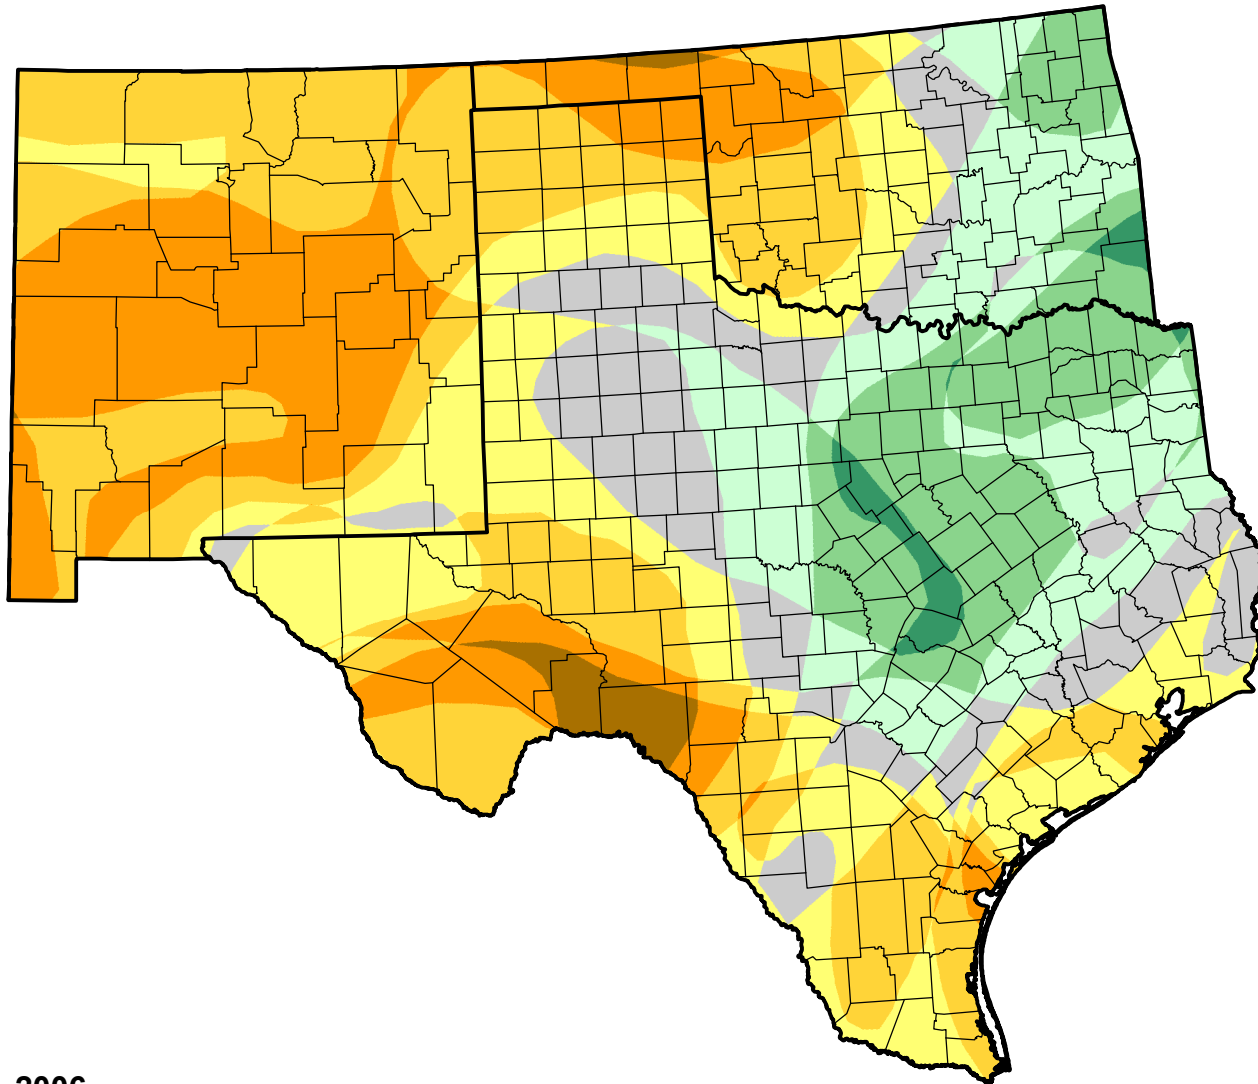

U.S. Drought Monitor Class Change - Southern Plains RDEWS

Start of Calendar Year

June 6, 2006
compared to
January 5, 2006

droughtmonitor.unl.edu

-  5 Class Degradation
-  4 Class Degradation
-  3 Class Degradation
-  2 Class Degradation
-  1 Class Degradation
-  No Change
-  1 Class Improvement
-  2 Class Improvement
-  3 Class Improvement
-  4 Class Improvement
-  5 Class Improvement