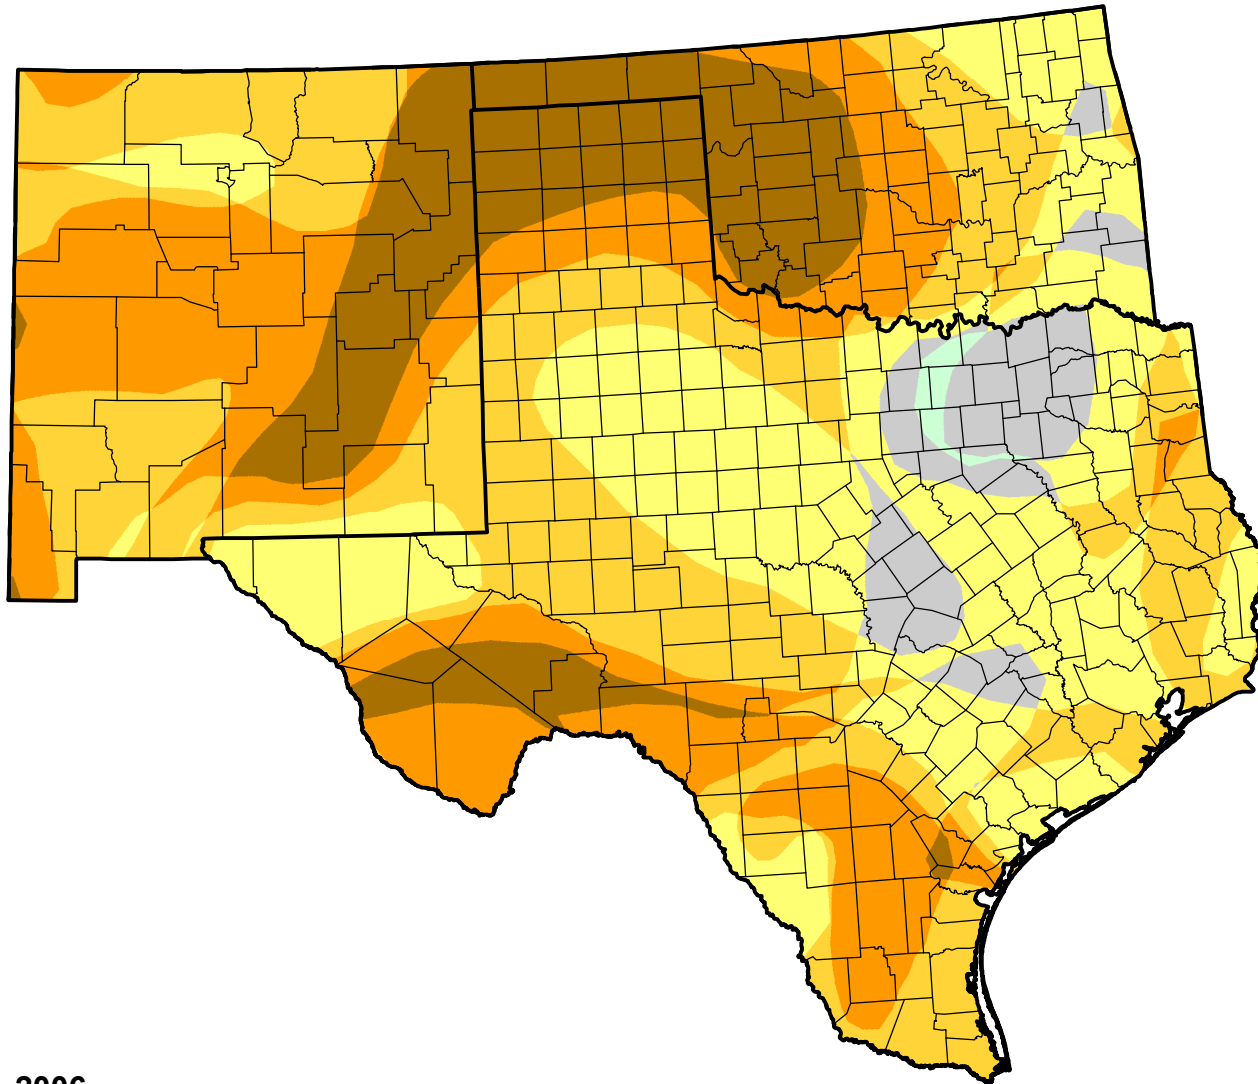

U.S. Drought Monitor Class Change - Southern Plains RDEWS

Start of Water Year

June 6, 2006
compared to
September 29, 2005

droughtmonitor.unl.edu

-  5 Class Degradation
-  4 Class Degradation
-  3 Class Degradation
-  2 Class Degradation
-  1 Class Degradation
-  No Change
-  1 Class Improvement
-  2 Class Improvement
-  3 Class Improvement
-  4 Class Improvement
-  5 Class Improvement