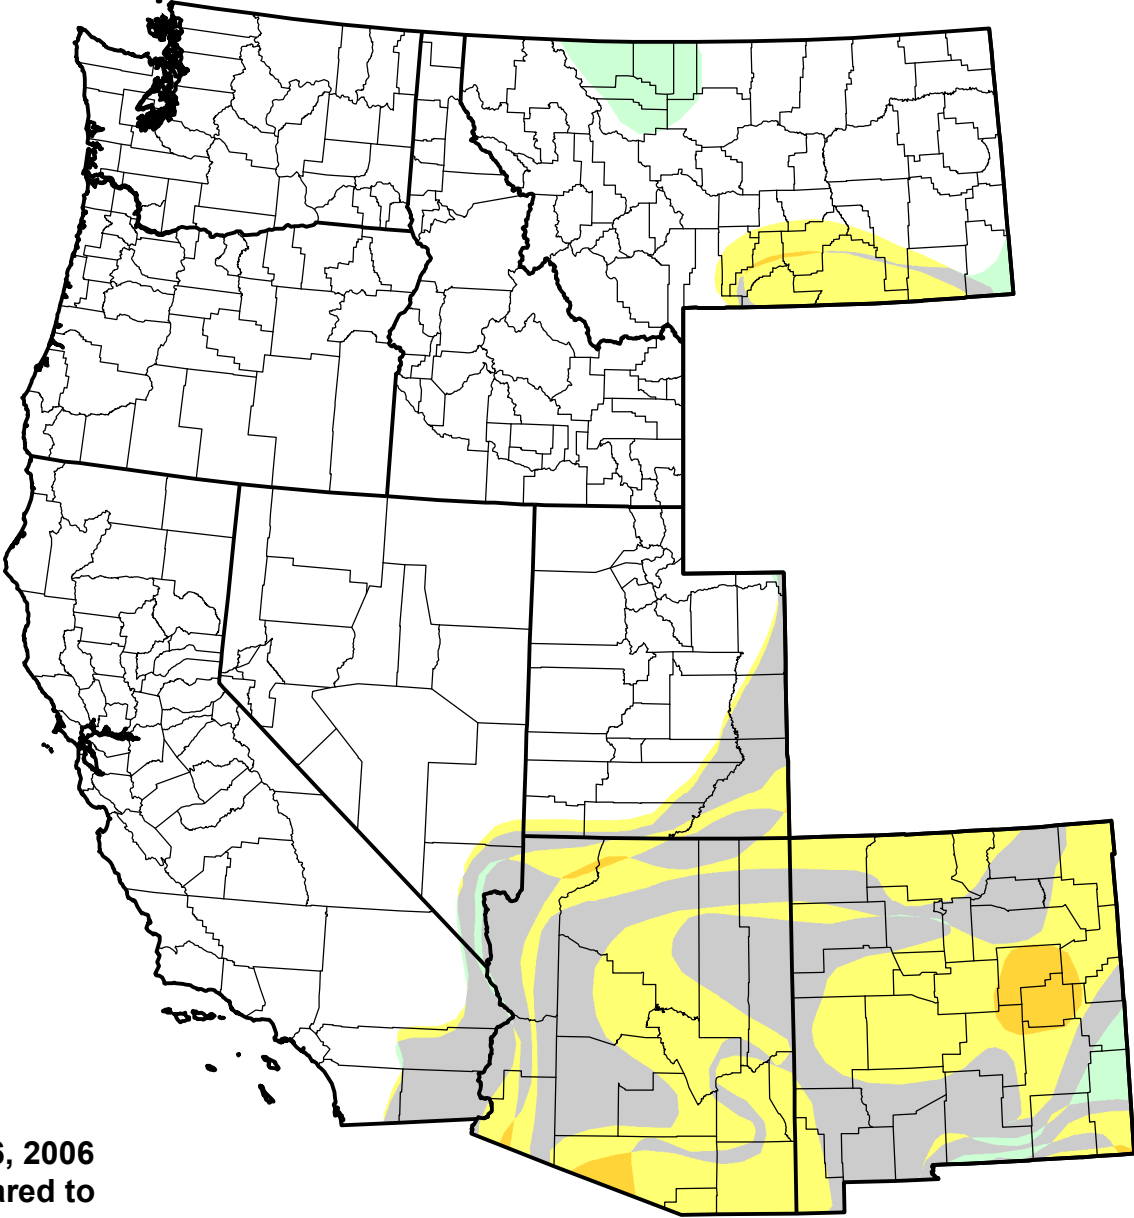

# U.S. Drought Monitor Class Change - West 8 Week

June 6, 2006  
compared to  
April 13, 2006

[droughtmonitor.unl.edu](http://droughtmonitor.unl.edu)

-  5 Class Degradation
-  4 Class Degradation
-  3 Class Degradation
-  2 Class Degradation
-  1 Class Degradation
-  No Change
-  1 Class Improvement
-  2 Class Improvement
-  3 Class Improvement
-  4 Class Improvement
-  5 Class Improvement