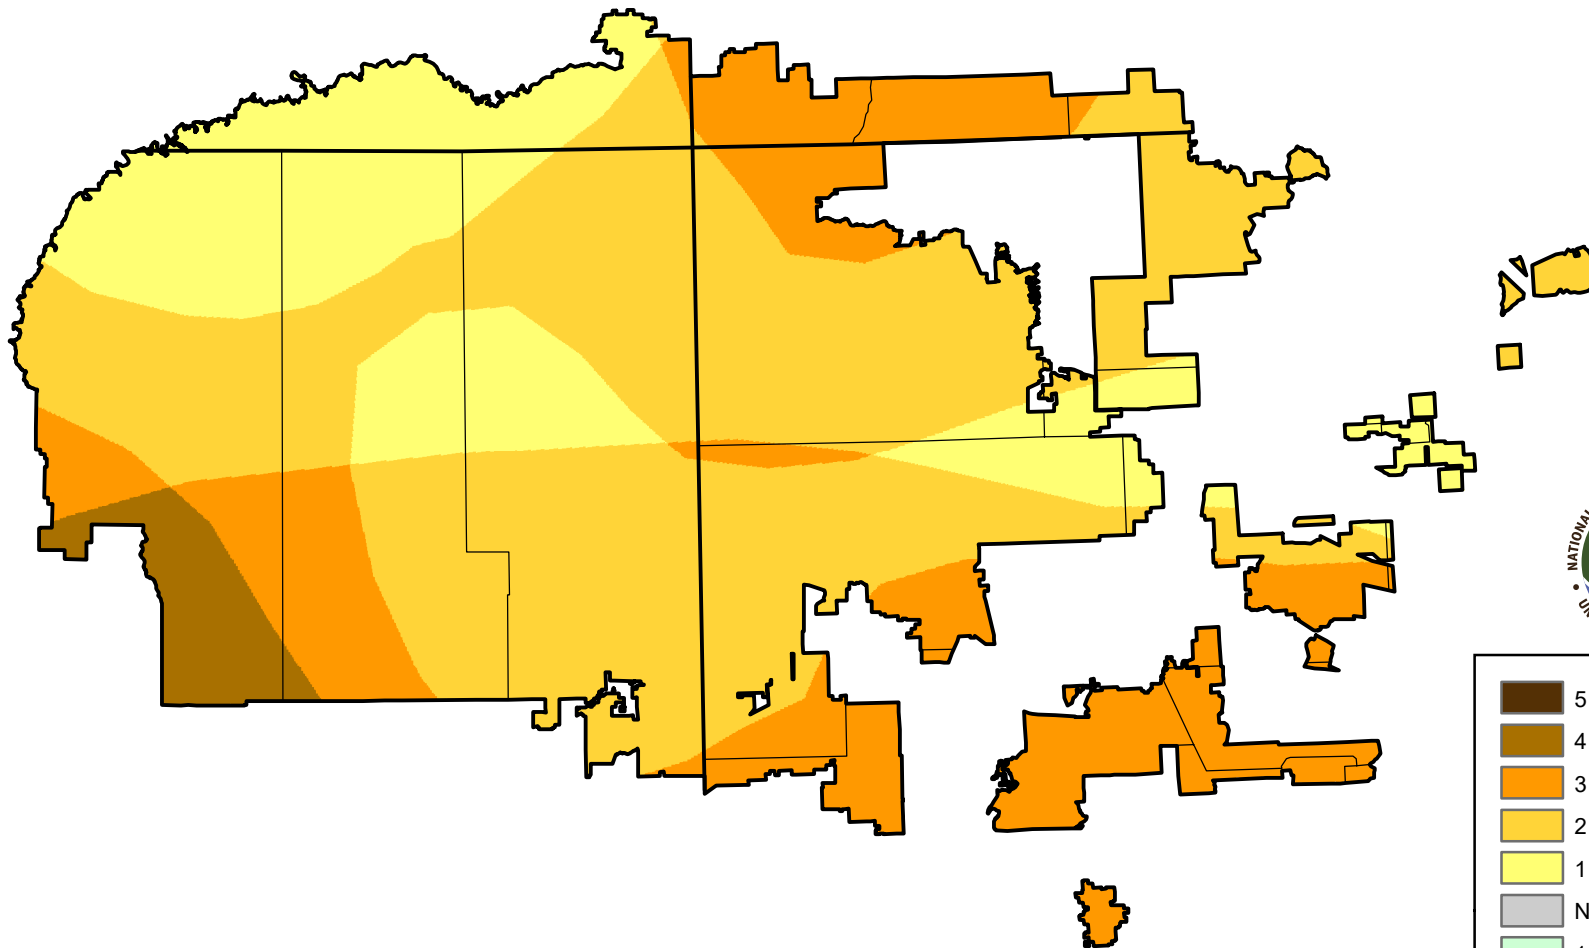

# U.S. Drought Monitor Class Change - 4 Corners

Start of Water Year

June 13, 2006  
compared to  
September 29, 2005

[droughtmonitor.unl.edu](http://droughtmonitor.unl.edu)

-  5 Class Degradation
-  4 Class Degradation
-  3 Class Degradation
-  2 Class Degradation
-  1 Class Degradation
-  No Change
-  1 Class Improvement
-  2 Class Improvement
-  3 Class Improvement
-  4 Class Improvement
-  5 Class Improvement