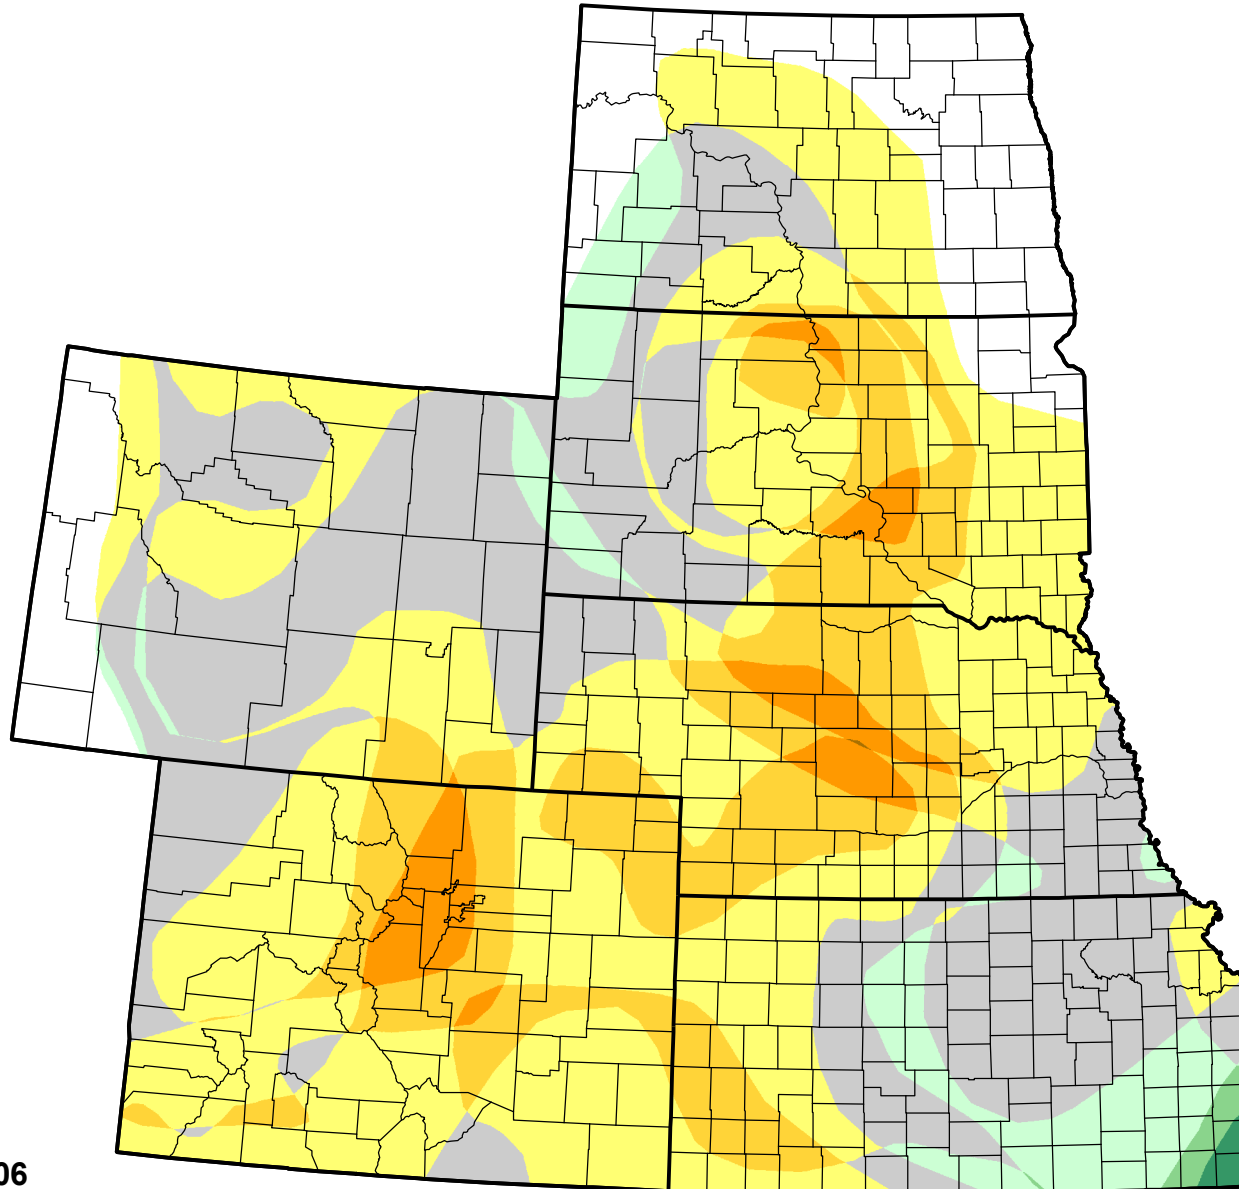

U.S. Drought Monitor Class Change - High Plains

8 Week

June 13, 2006
compared to
April 20, 2006

droughtmonitor.unl.edu

-  5 Class Degradation
-  4 Class Degradation
-  3 Class Degradation
-  2 Class Degradation
-  1 Class Degradation
-  No Change
-  1 Class Improvement
-  2 Class Improvement
-  3 Class Improvement
-  4 Class Improvement
-  5 Class Improvement