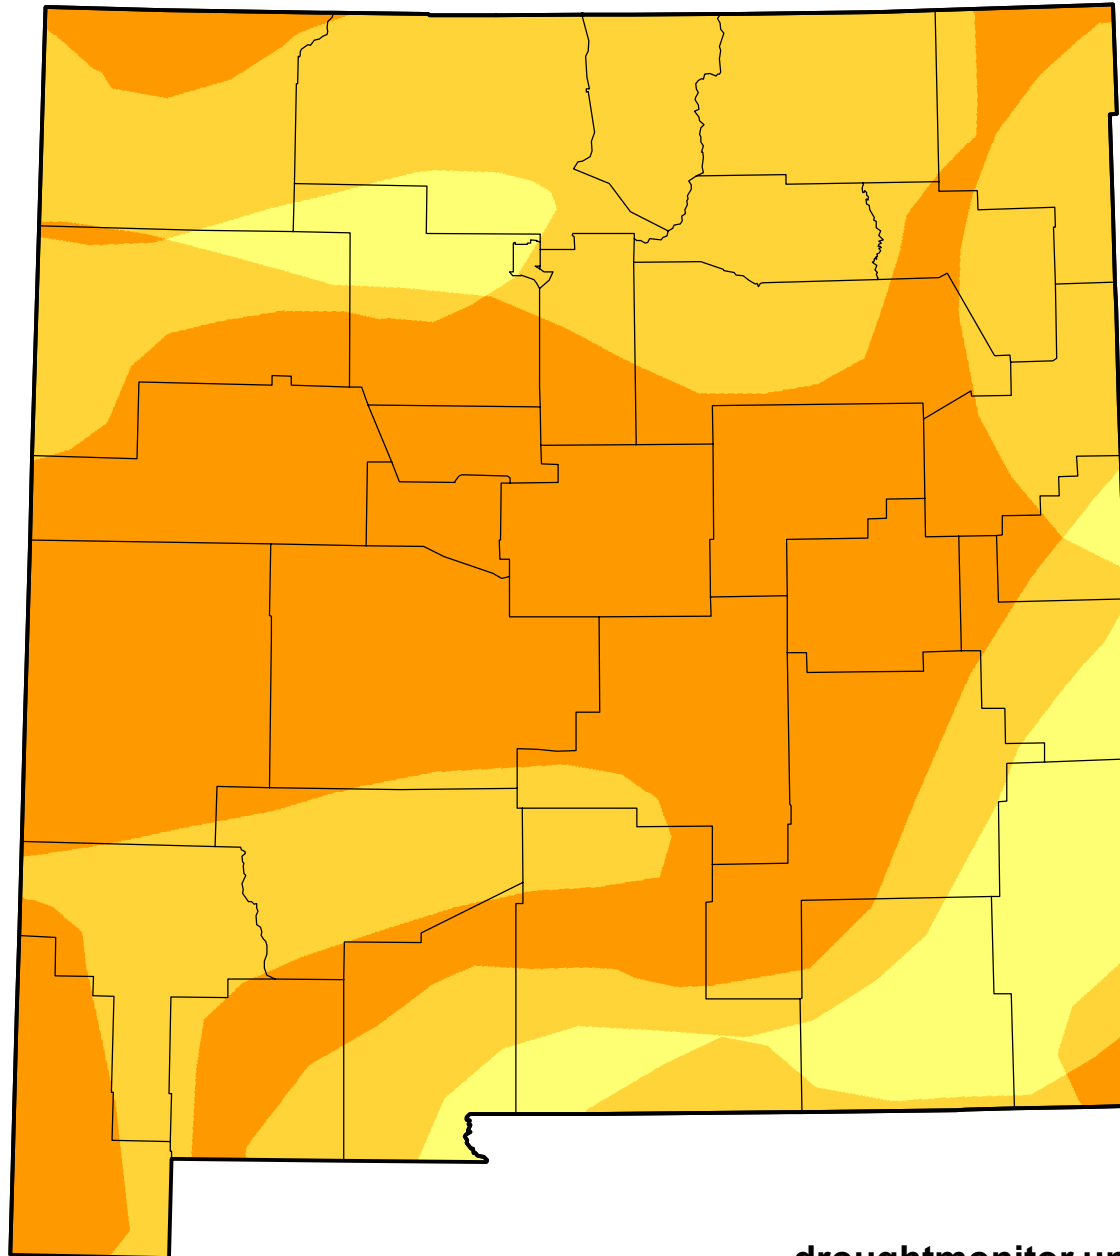

U.S. Drought Monitor Class Change - New Mexico

26 Week

June 13, 2006
compared to
December 15, 2005

droughtmonitor.unl.edu

-  5 Class Degradation
-  4 Class Degradation
-  3 Class Degradation
-  2 Class Degradation
-  1 Class Degradation
-  No Change
-  1 Class Improvement
-  2 Class Improvement
-  3 Class Improvement
-  4 Class Improvement
-  5 Class Improvement