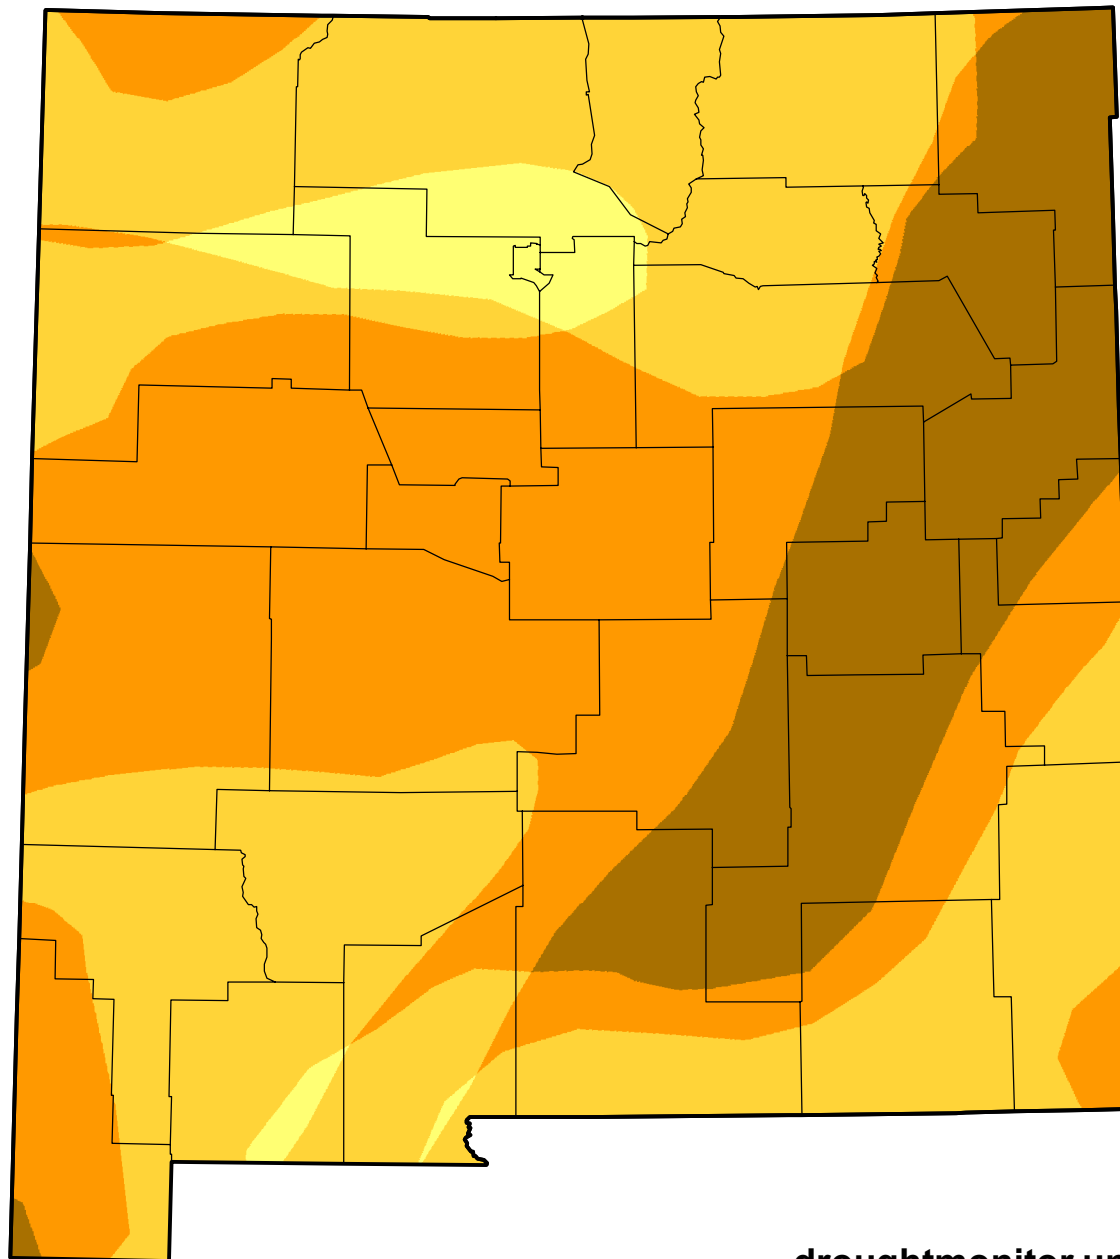

U.S. Drought Monitor Class Change - New Mexico

Start of Water Year

June 13, 2006
compared to
September 29, 2005

droughtmonitor.unl.edu

-  5 Class Degradation
-  4 Class Degradation
-  3 Class Degradation
-  2 Class Degradation
-  1 Class Degradation
-  No Change
-  1 Class Improvement
-  2 Class Improvement
-  3 Class Improvement
-  4 Class Improvement
-  5 Class Improvement