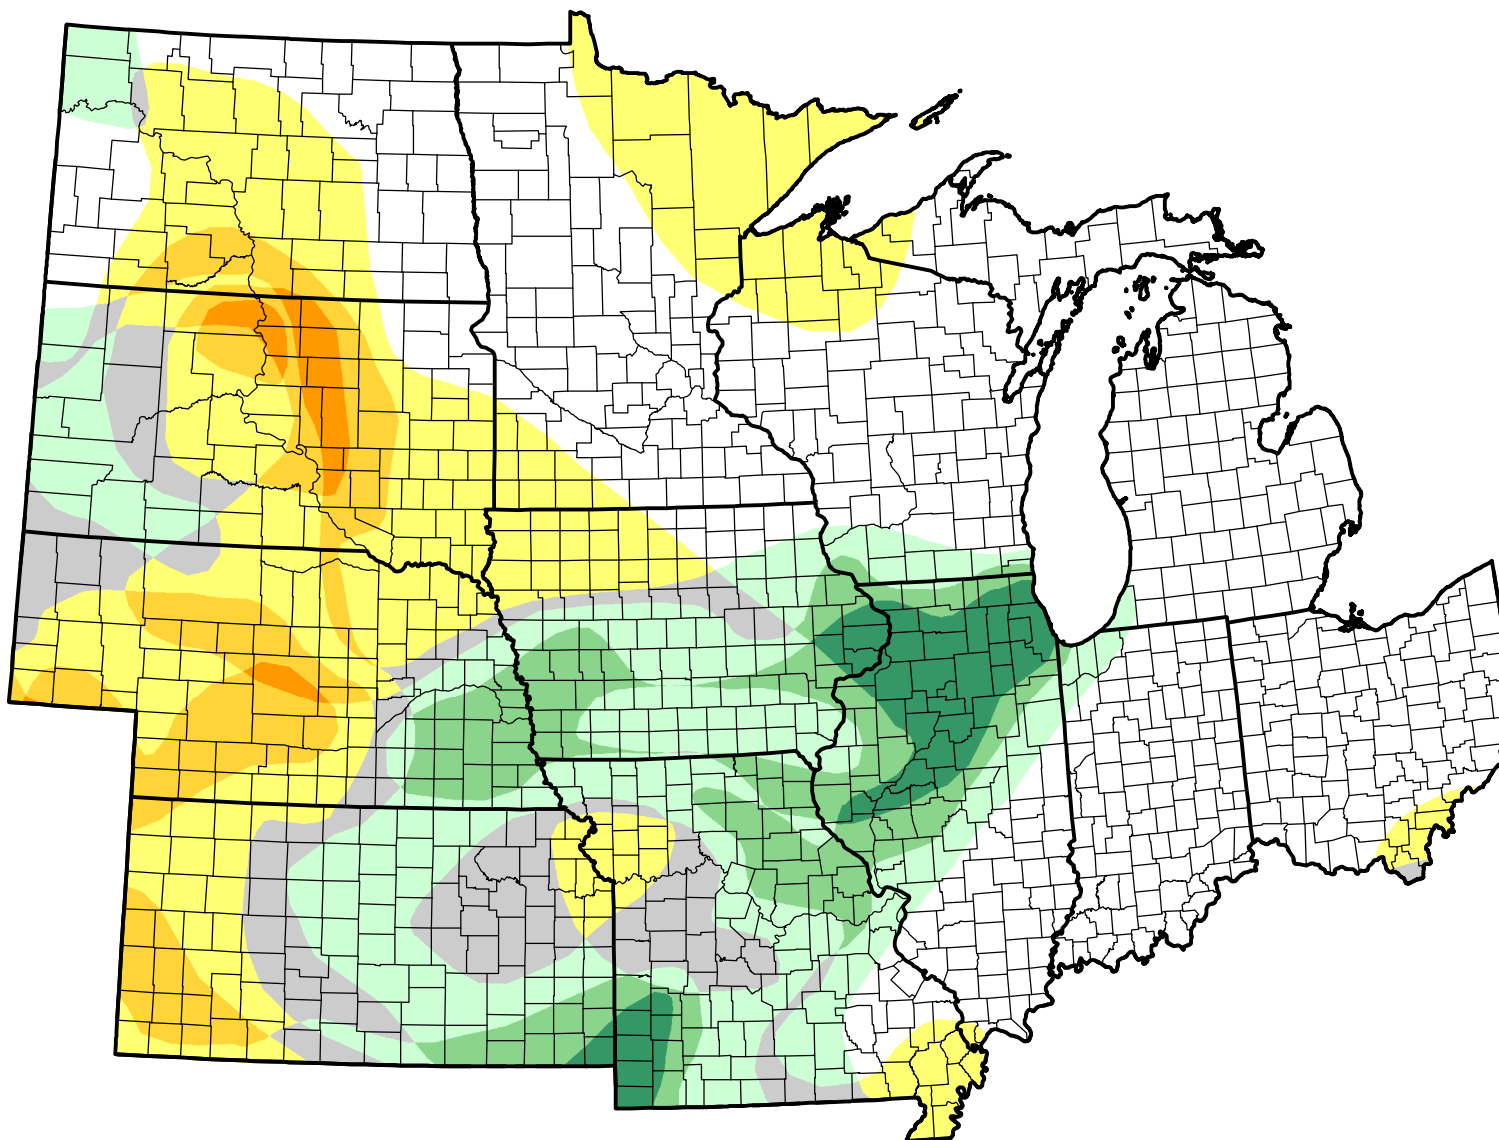

U.S. Drought Monitor Class Change - U2U North Central States 13 Week

June 13, 2006
compared to
March 16, 2006

-  5 Class Degradation
-  4 Class Degradation
-  3 Class Degradation
-  2 Class Degradation
-  1 Class Degradation
-  No Change
-  1 Class Improvement
-  2 Class Improvement
-  3 Class Improvement
-  4 Class Improvement
-  5 Class Improvement