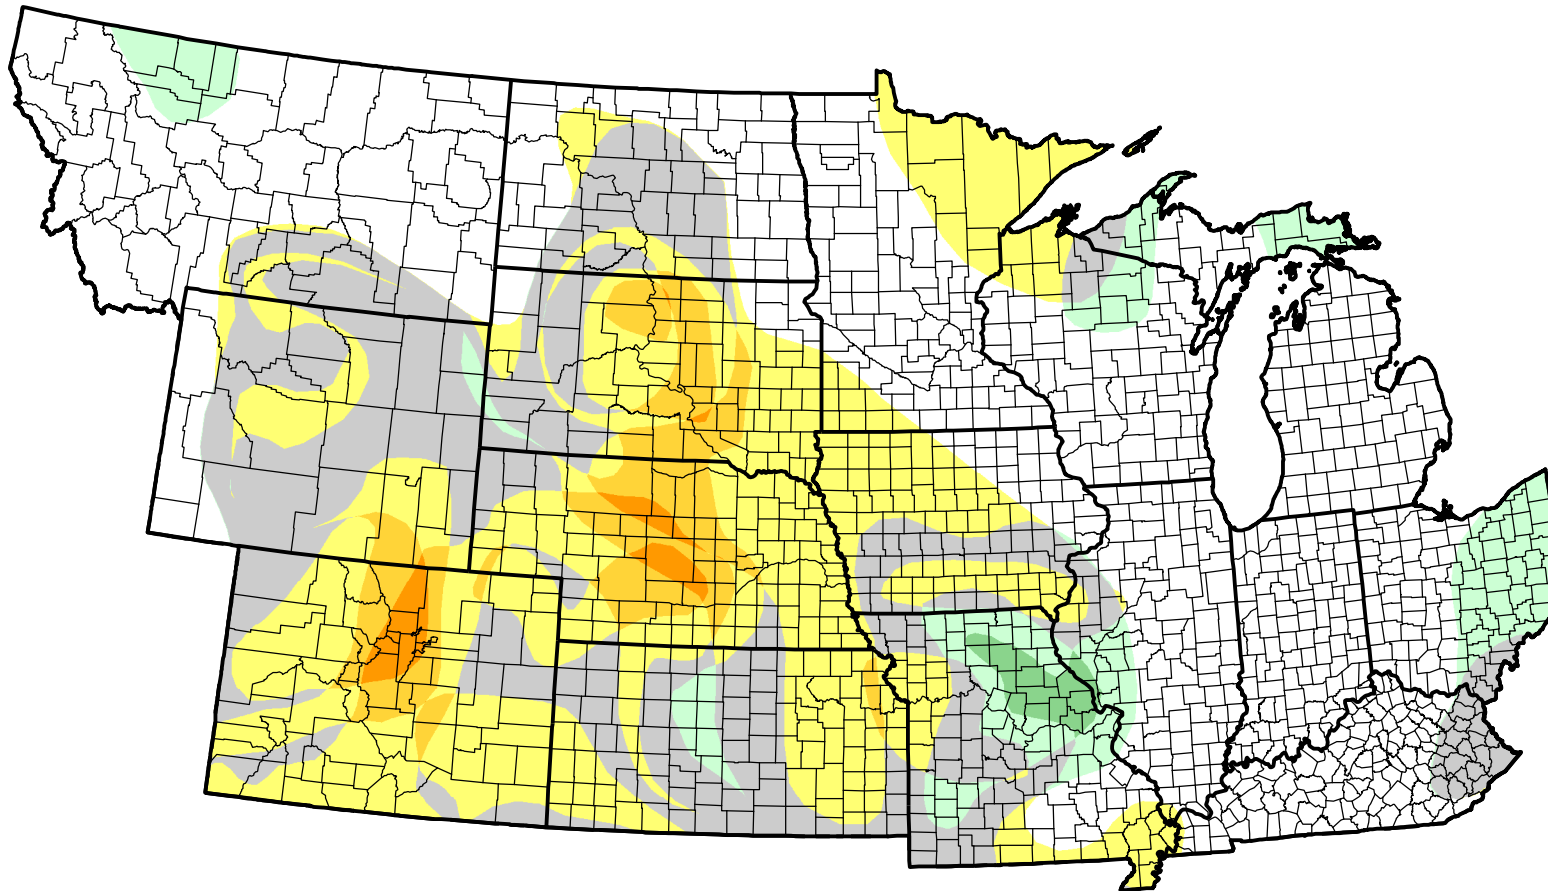

U.S. Drought Monitor Class Change - NWS Central 4 Week

June 13, 2006
compared to
May 18, 2006

droughtmonitor.unl.edu

-  5 Class Degradation
-  4 Class Degradation
-  3 Class Degradation
-  2 Class Degradation
-  1 Class Degradation
-  No Change
-  1 Class Improvement
-  2 Class Improvement
-  3 Class Improvement
-  4 Class Improvement
-  5 Class Improvement