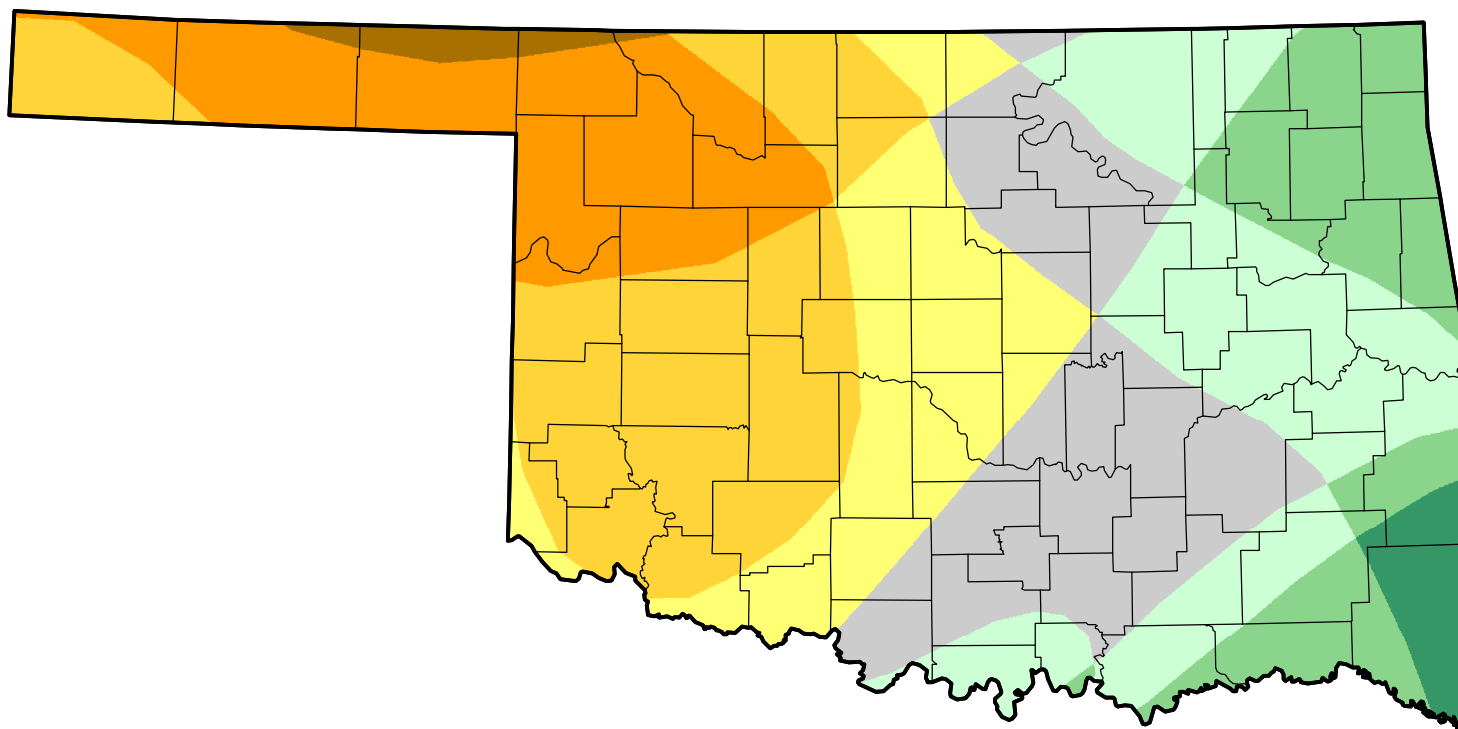

# U.S. Drought Monitor Class Change - Oklahoma

## Start of Calendar Year

June 13, 2006  
compared to  
January 5, 2006

[droughtmonitor.unl.edu](http://droughtmonitor.unl.edu)

-  5 Class Degradation
-  4 Class Degradation
-  3 Class Degradation
-  2 Class Degradation
-  1 Class Degradation
-  No Change
-  1 Class Improvement
-  2 Class Improvement
-  3 Class Improvement
-  4 Class Improvement
-  5 Class Improvement